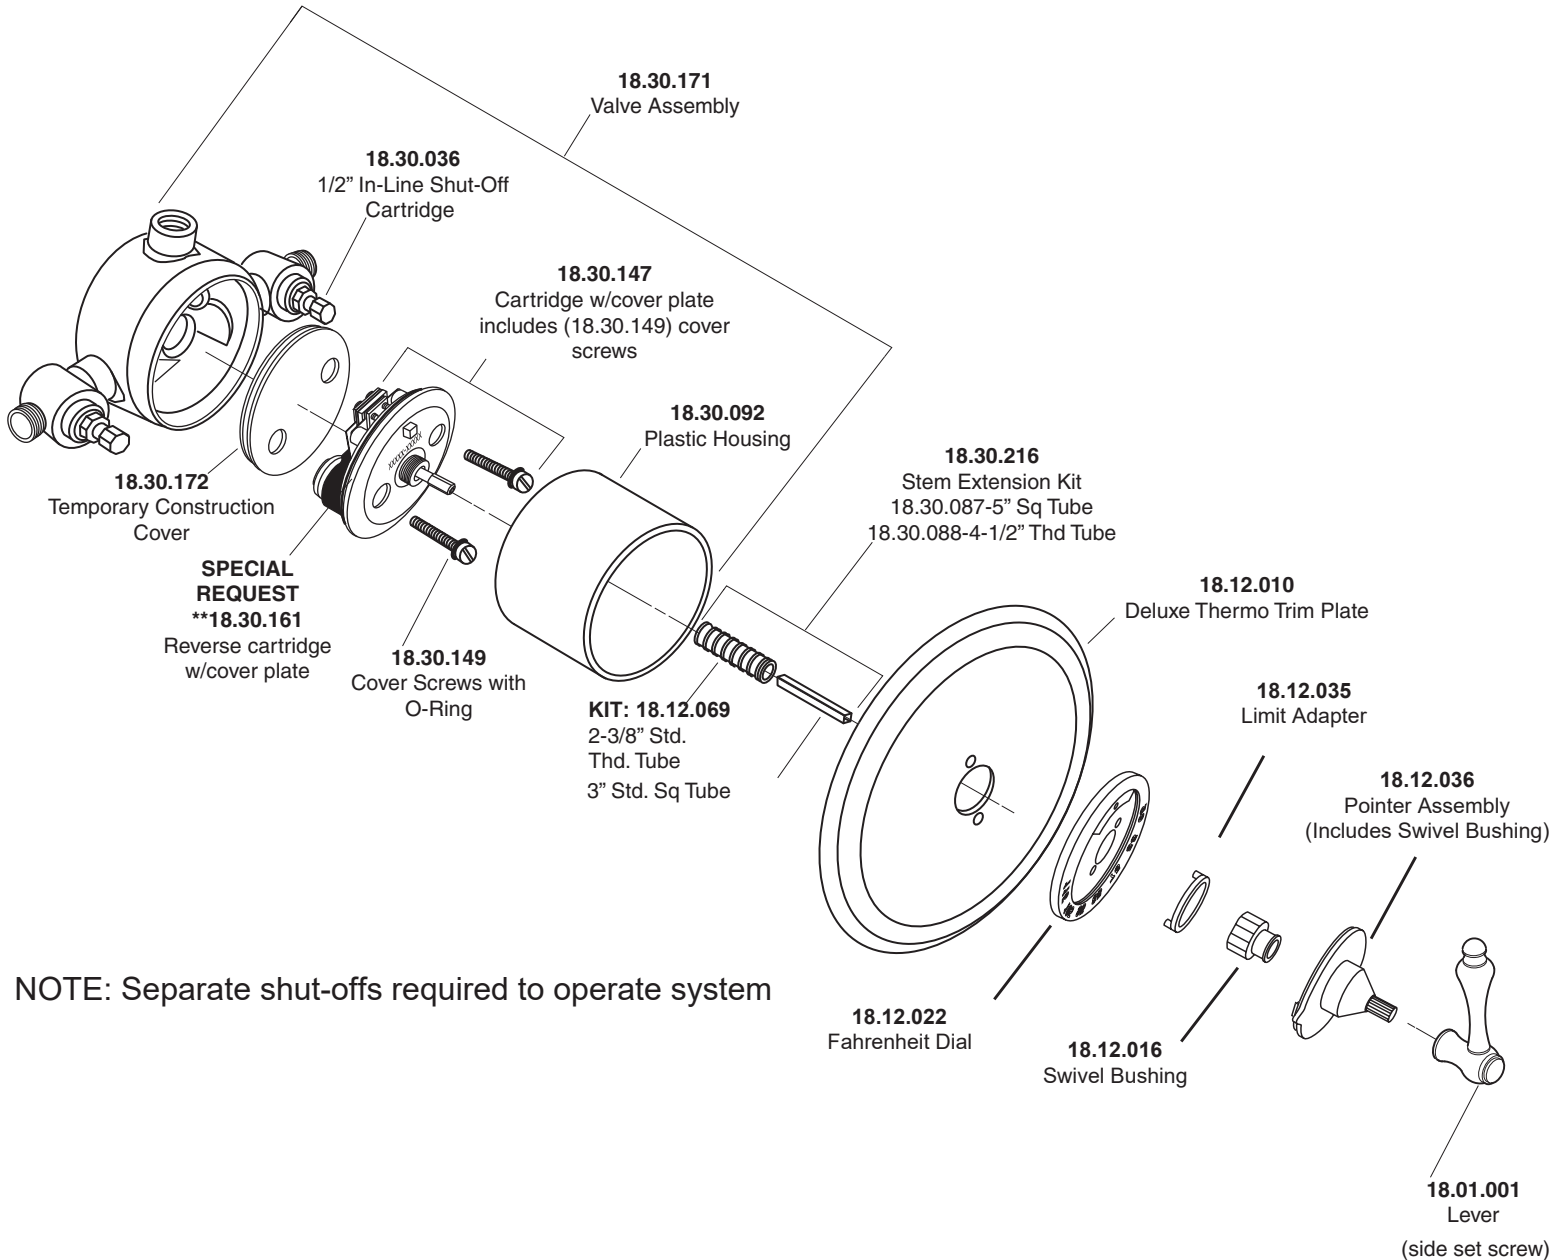

1.001797D

3/4" Thermostatic Set  
with Integral Stops with  
Montreal Lever

NOTE: Separate shut-offs required to operate system