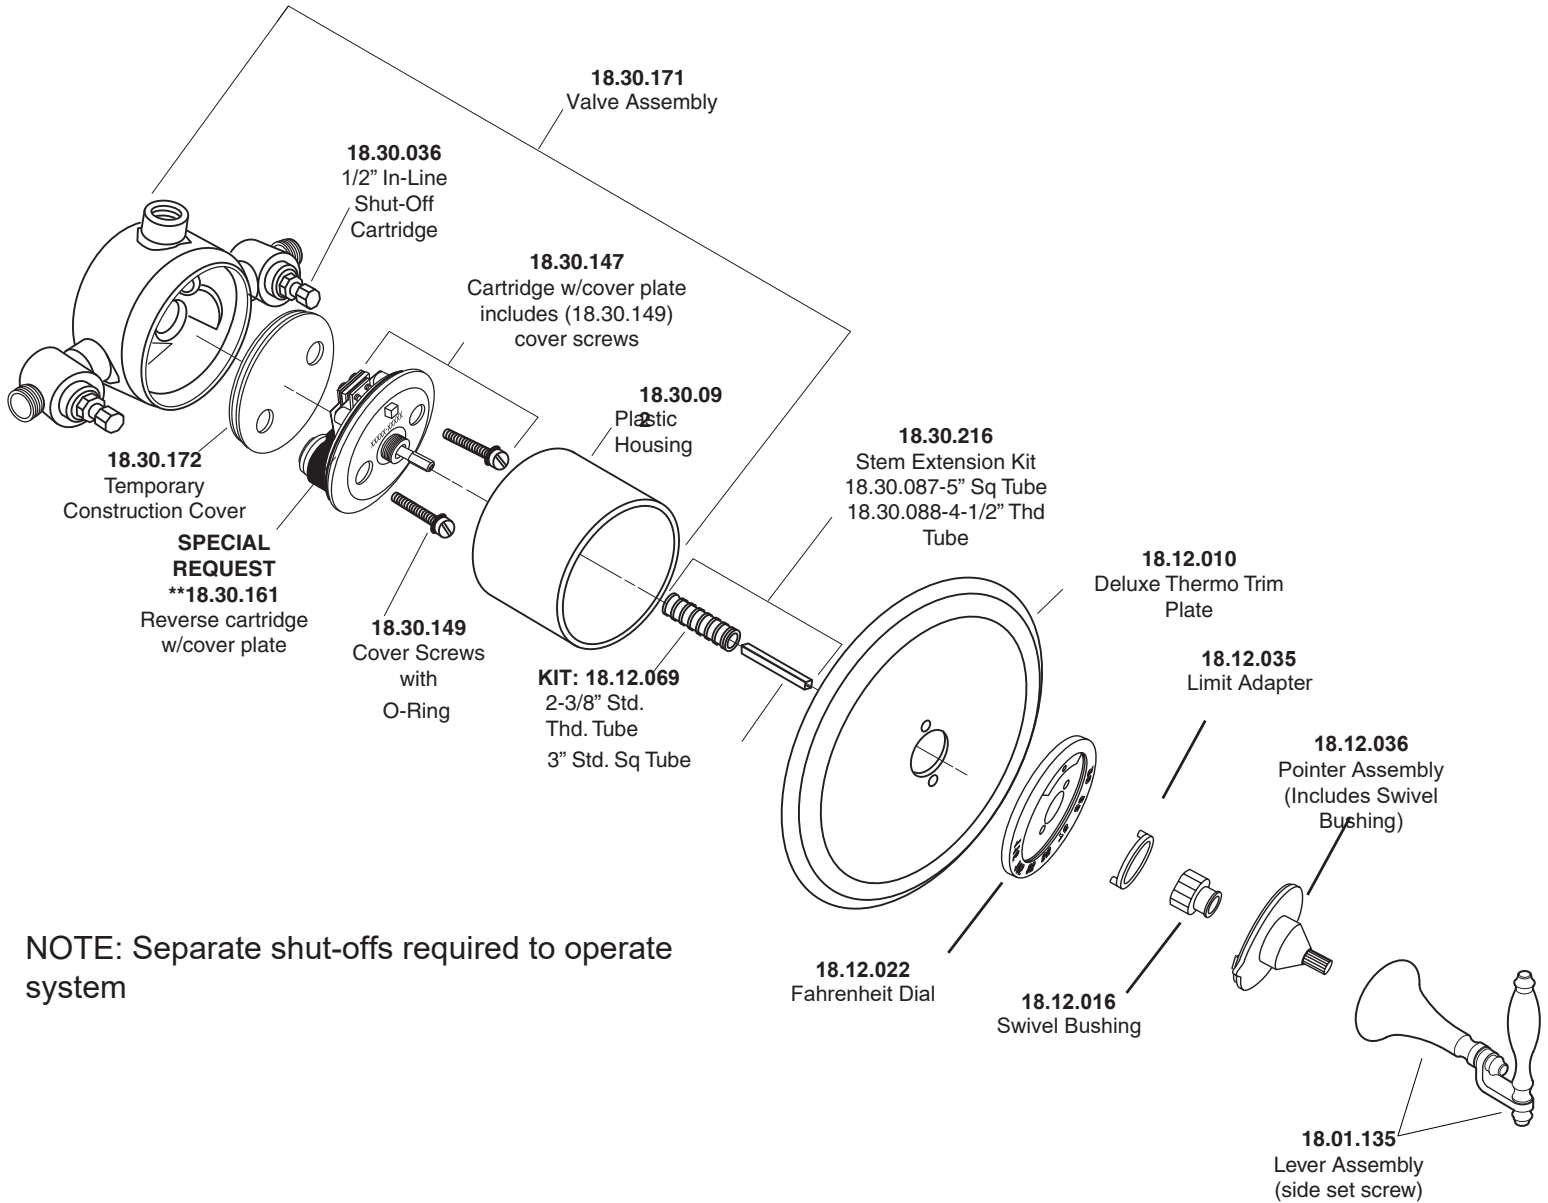

# PARTS LIST

1.002097D

3/4" Thermostatic Set with  
Integral Stops with  
Toronto Lever

NOTE: Separate shut-offs required to operate system