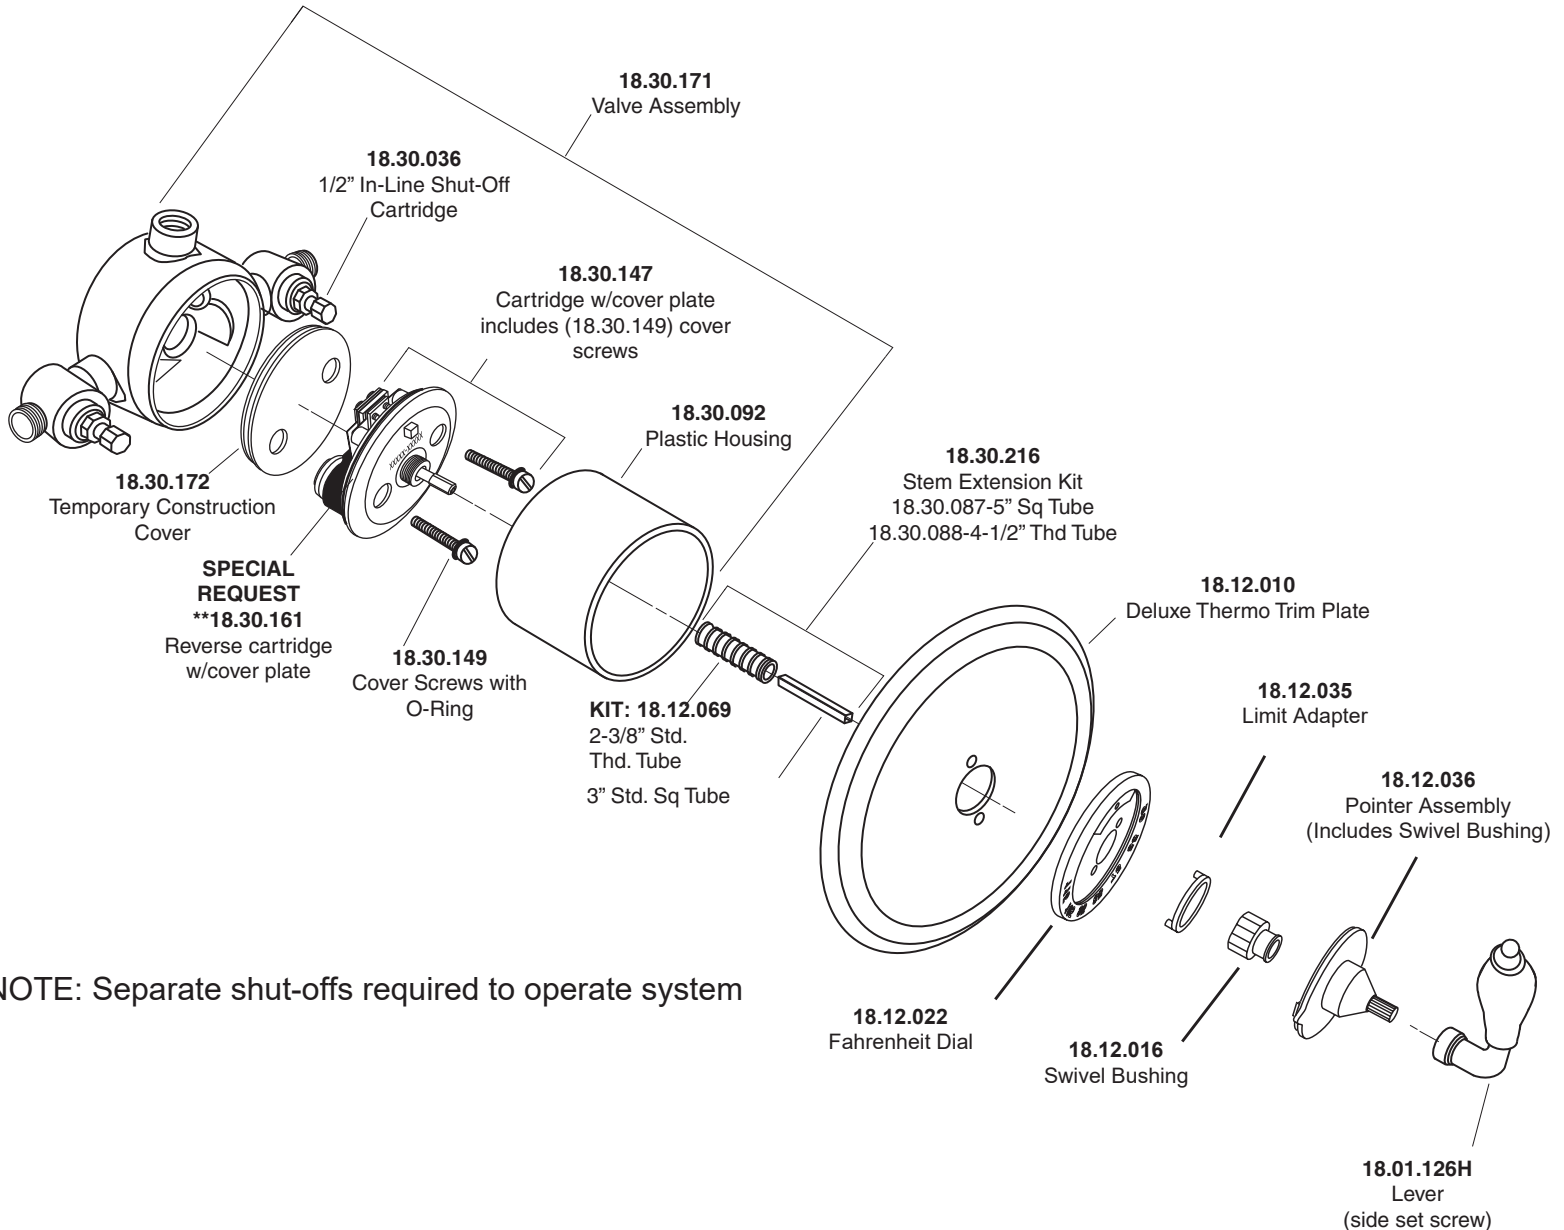

1.002597D

3/4" Thermostatic Set
with Integral Stops with
Venezia Lever

NOTE: Separate shut-offs required to operate system