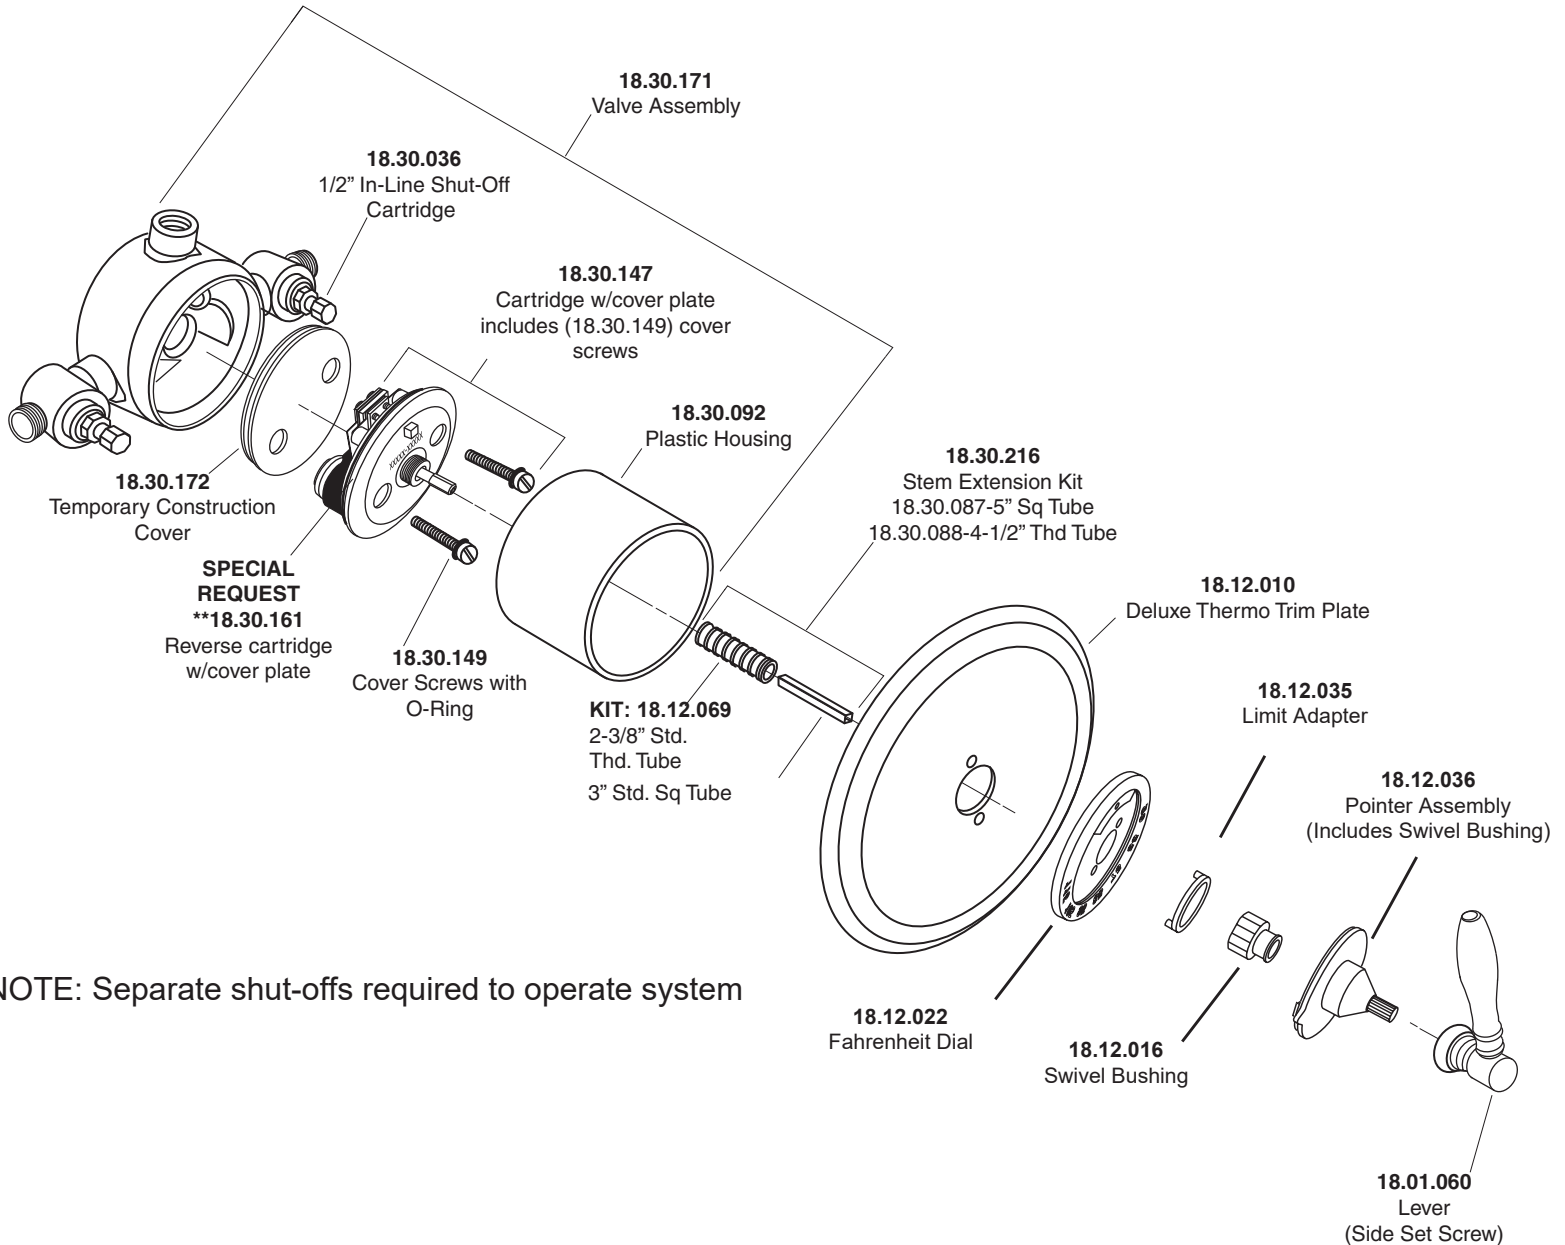

1.002797D

3/4" Thermostatic Set  
with Integral Stops with  
Huntington Lever

NOTE: Separate shut-offs required to operate system