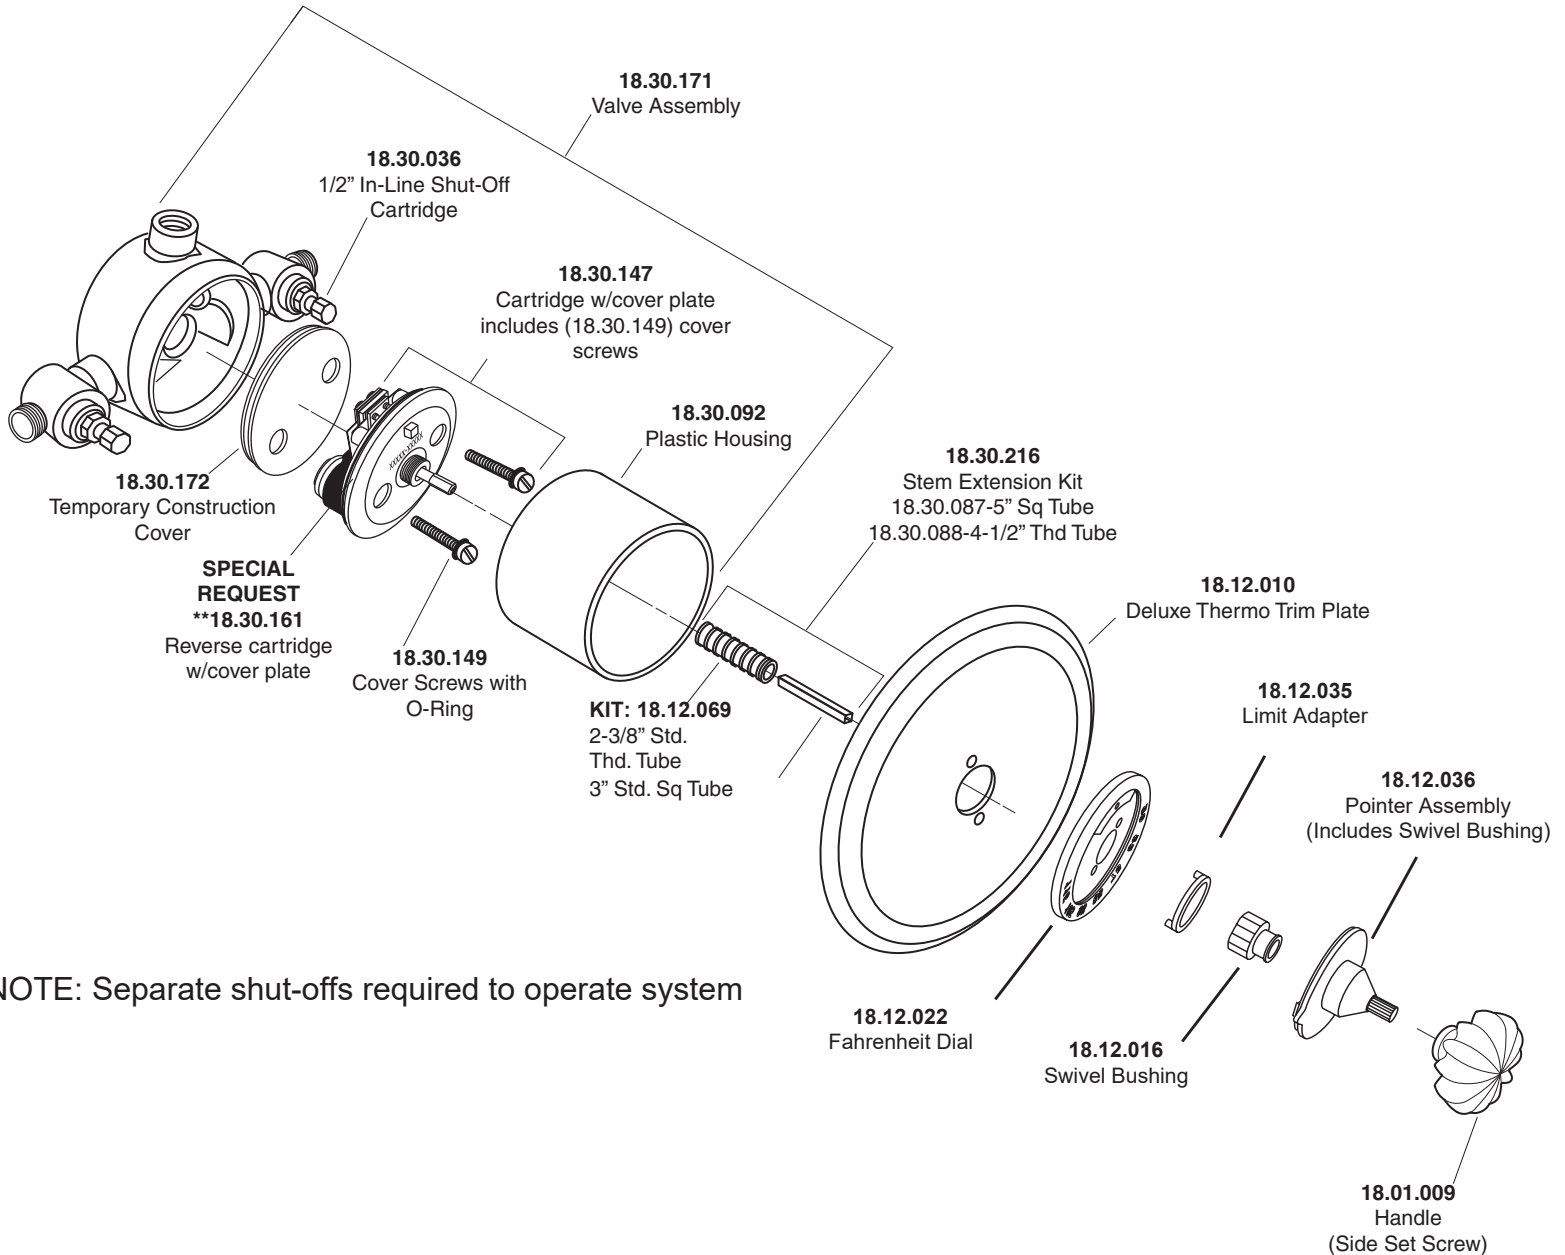

1.004097D

3/4" Thermostatic Set with
Integral Stops with
Madison Elite Handle

NOTE: Separate shut-offs required to operate system