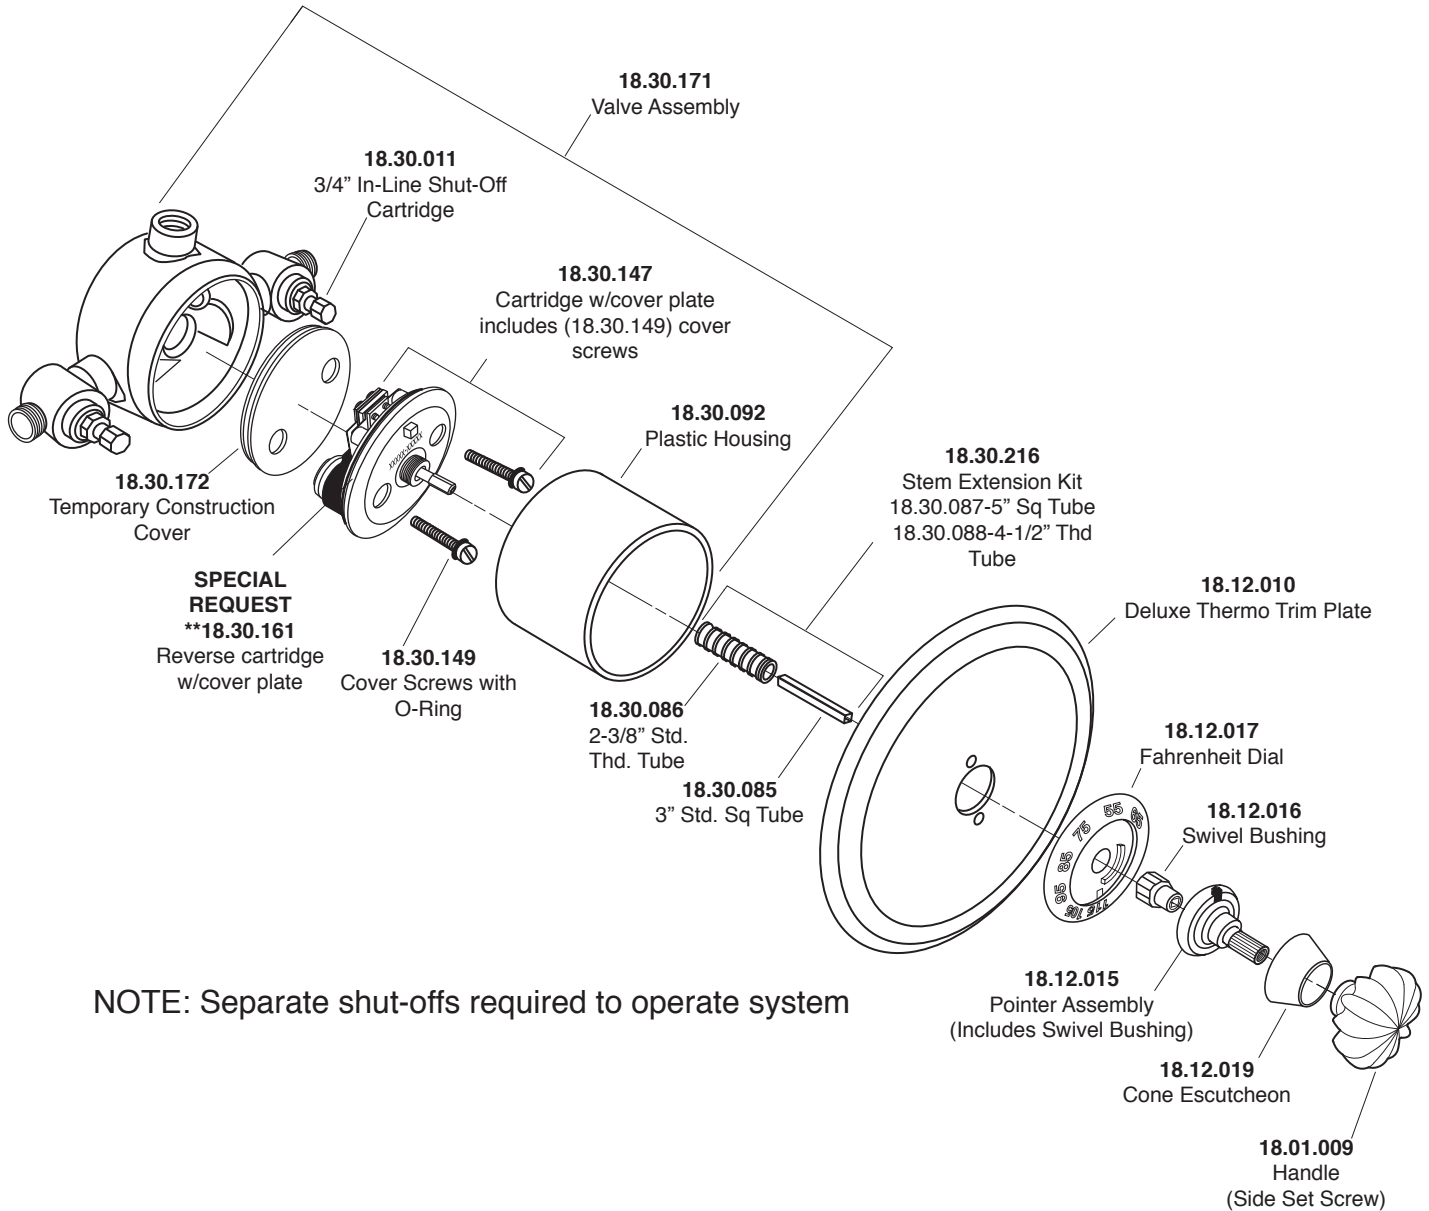

Madison Elite
3/4" Thermostatic
with Integral Stops

1.004097D

NOTE: Separate shut-offs required to operate system