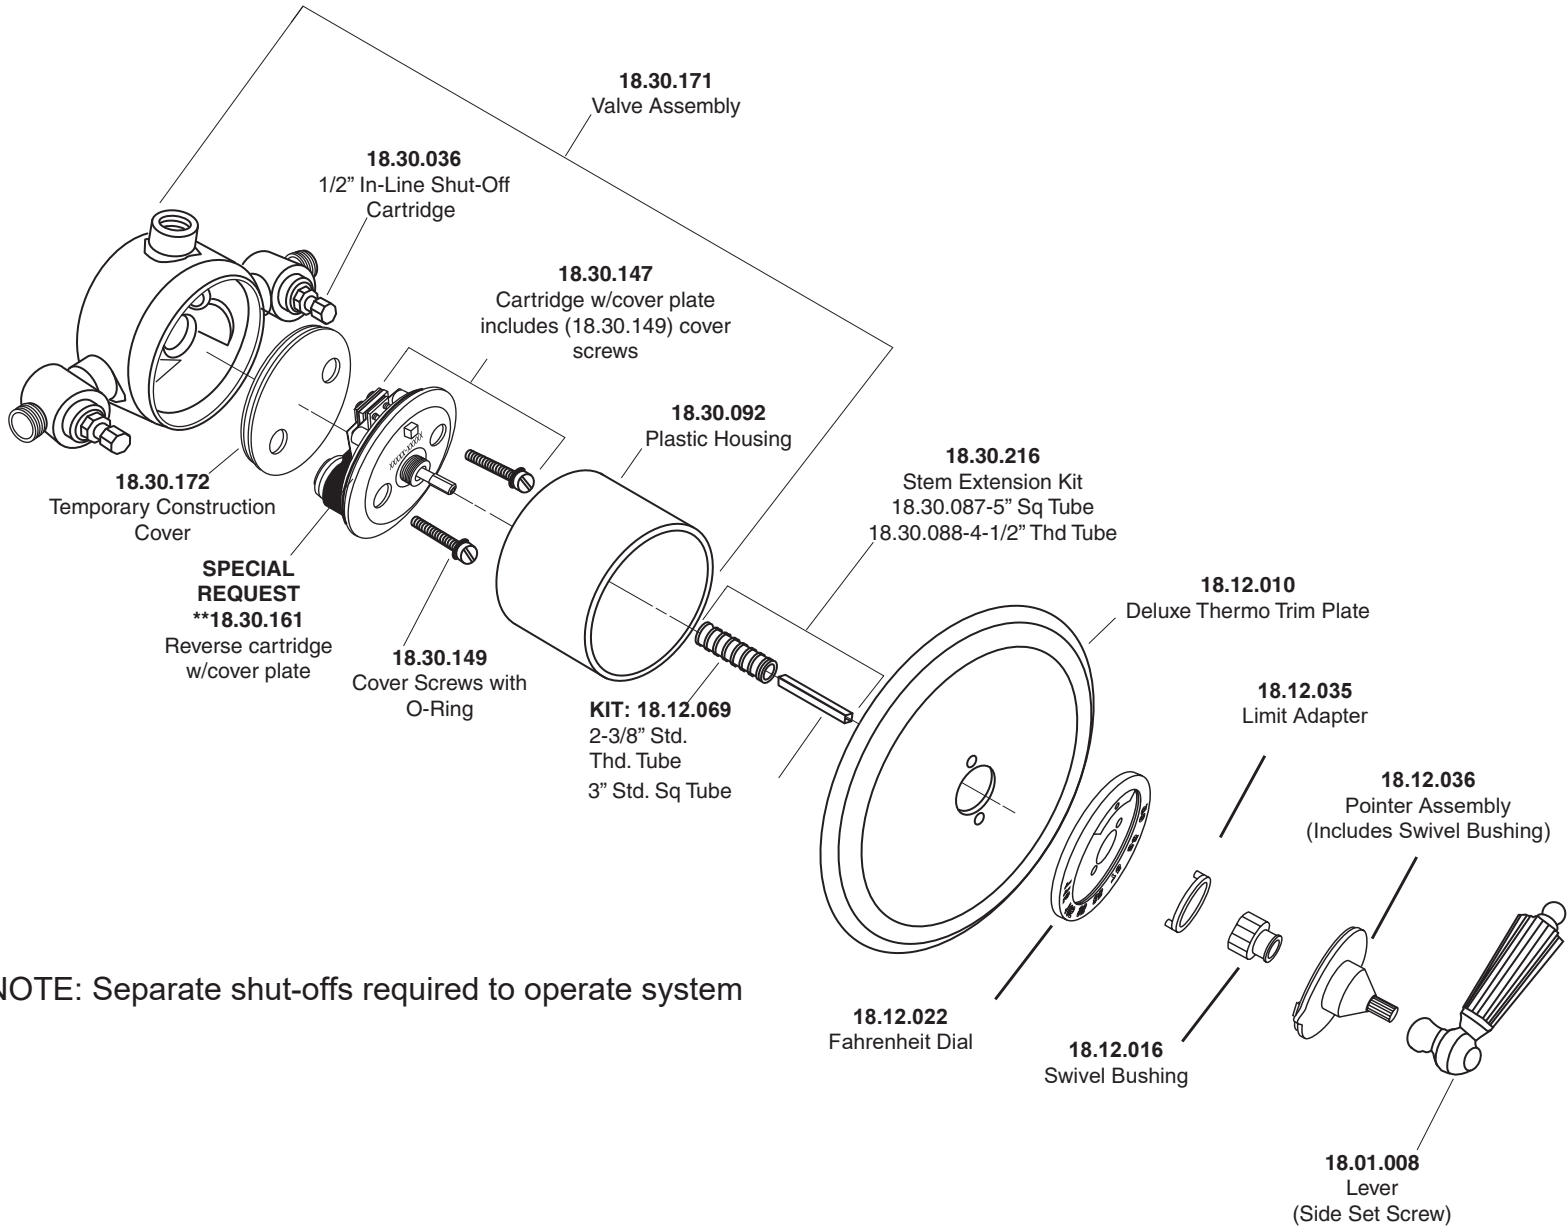

1.004197D

3/4" Thermostatic Set
with Integral Stops with
Georgian Lever

NOTE: Separate shut-offs required to operate system