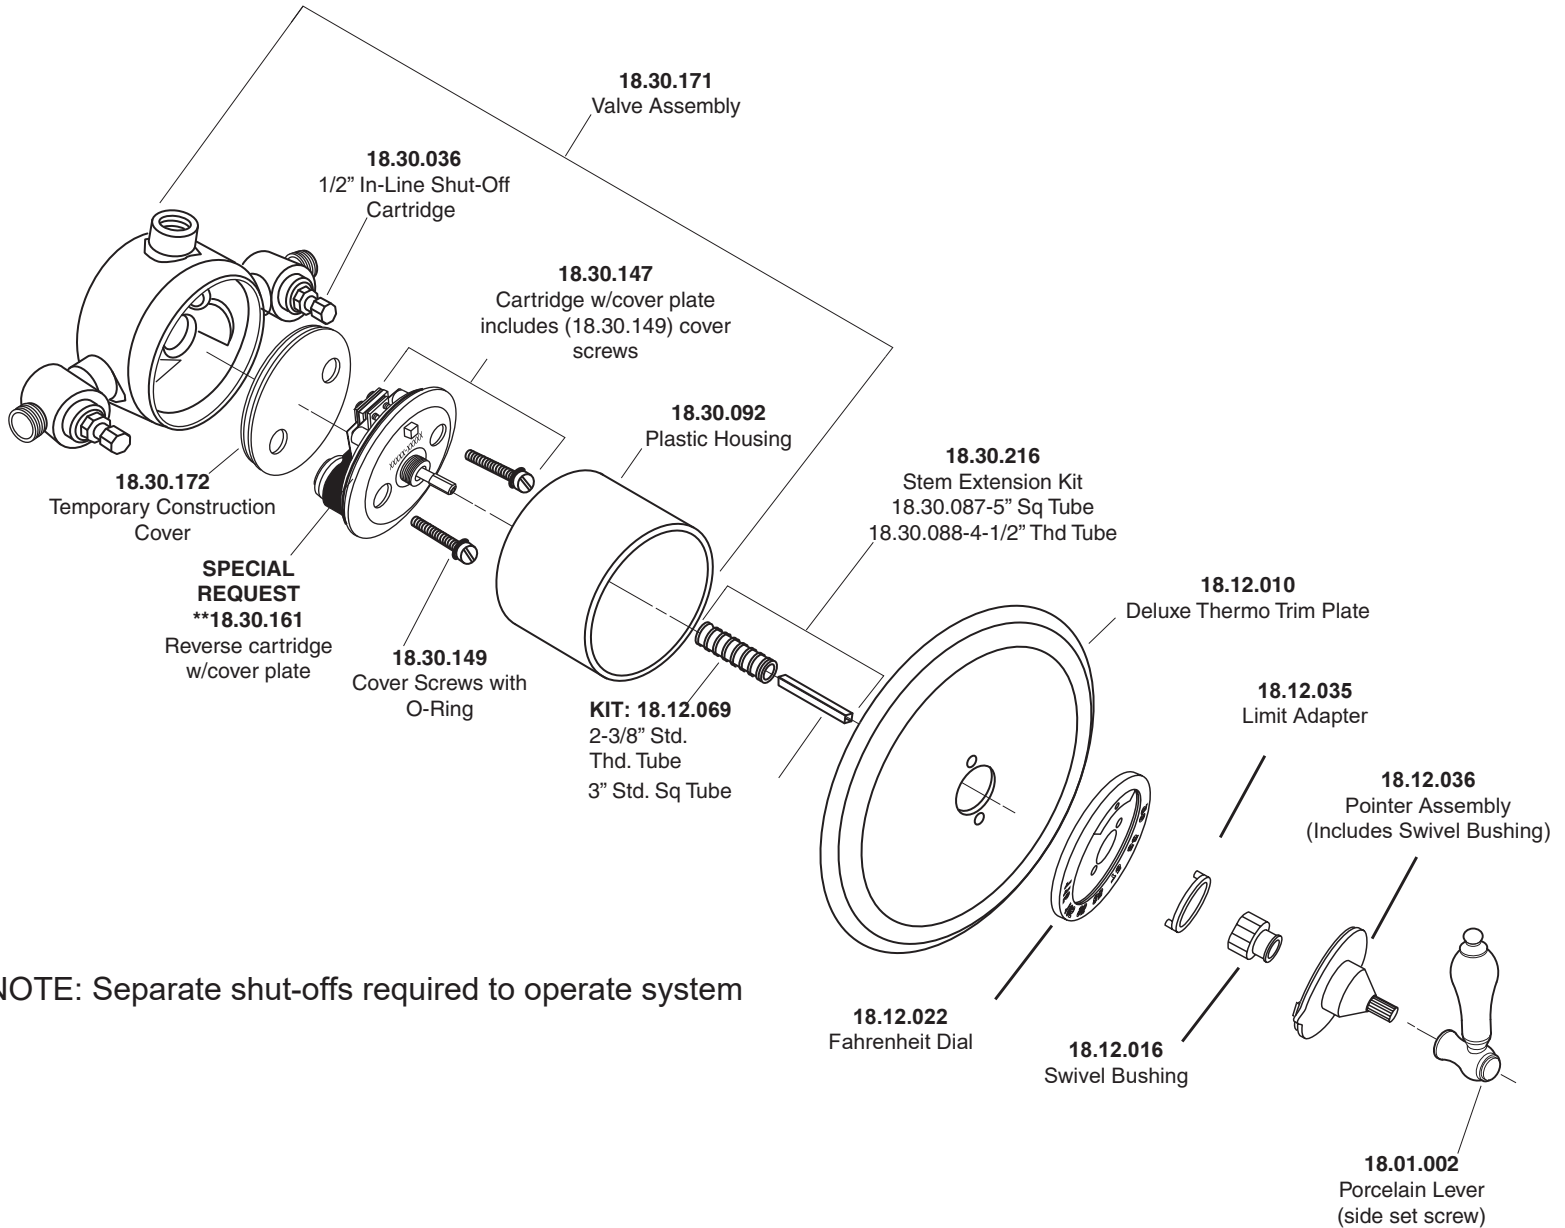

1.004397D

3/4" Thermostatic Set
with Integral Stops with
New Hampton Lever

NOTE: Separate shut-offs required to operate system