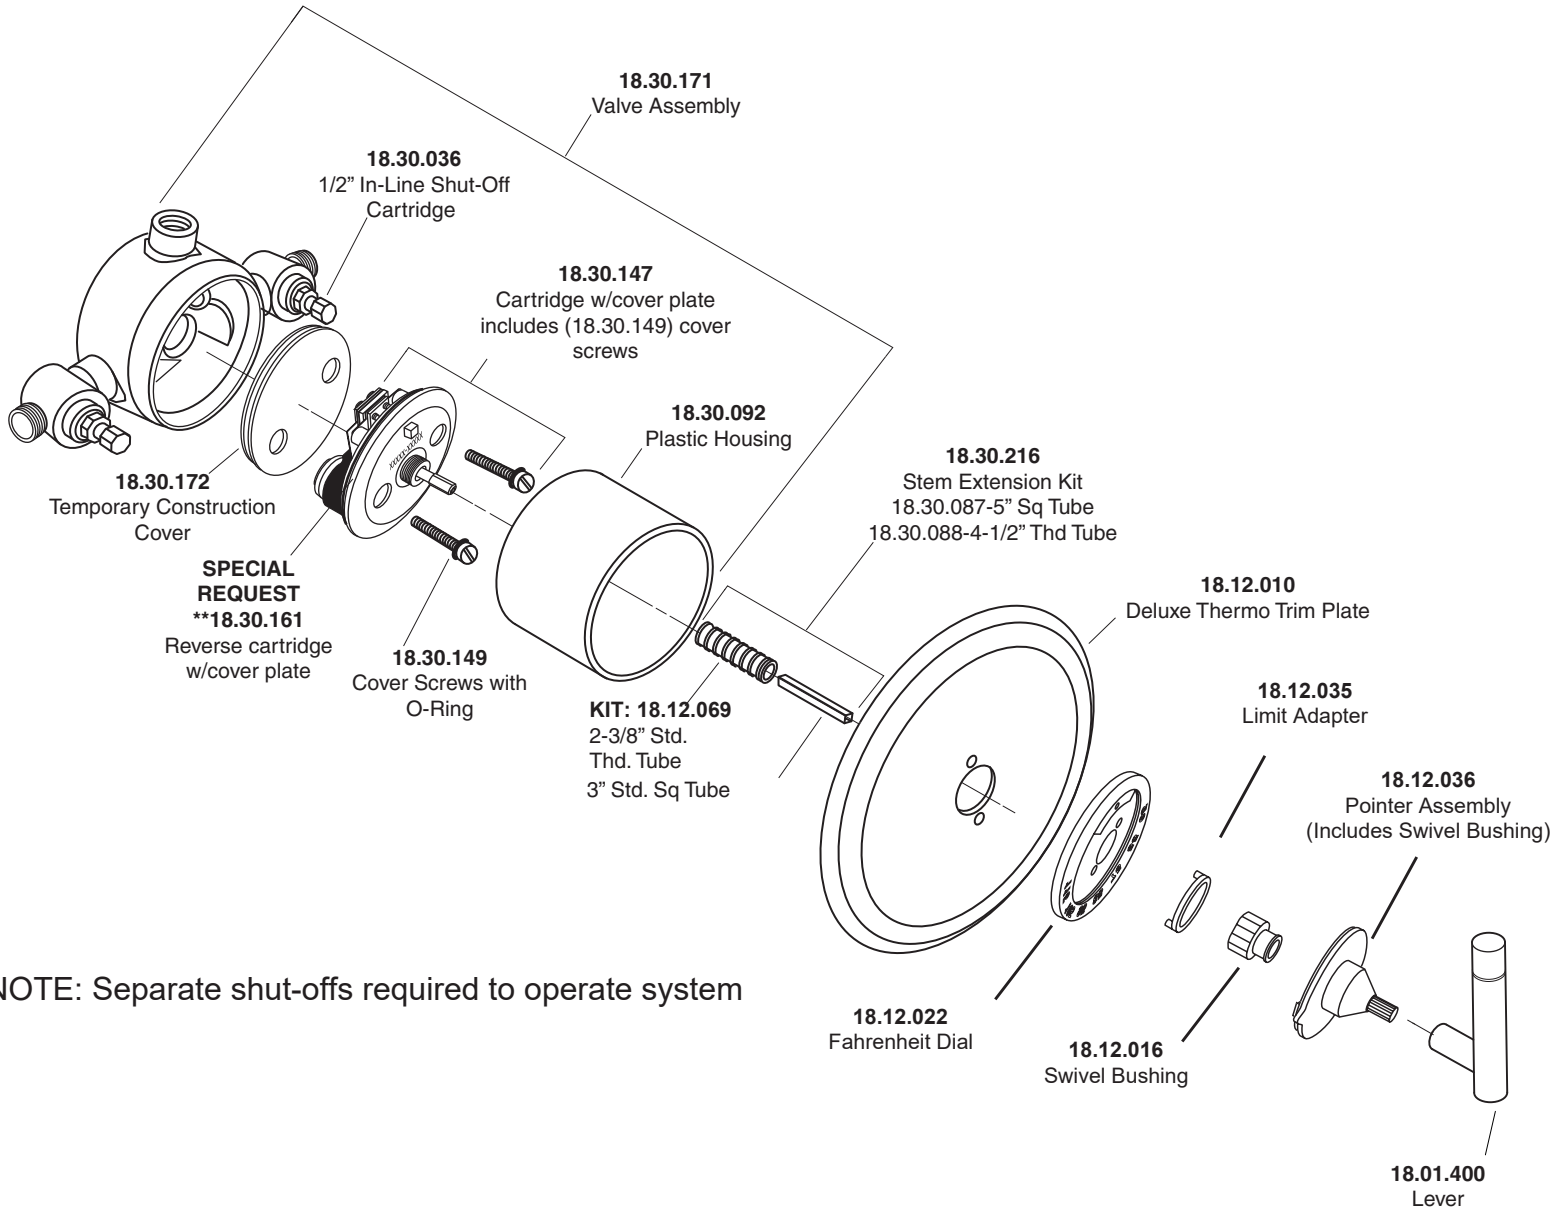

1.004497D

3/4" Thermostatic Set
with Integral Stops with
Palermo Lever

NOTE: Separate shut-offs required to operate system