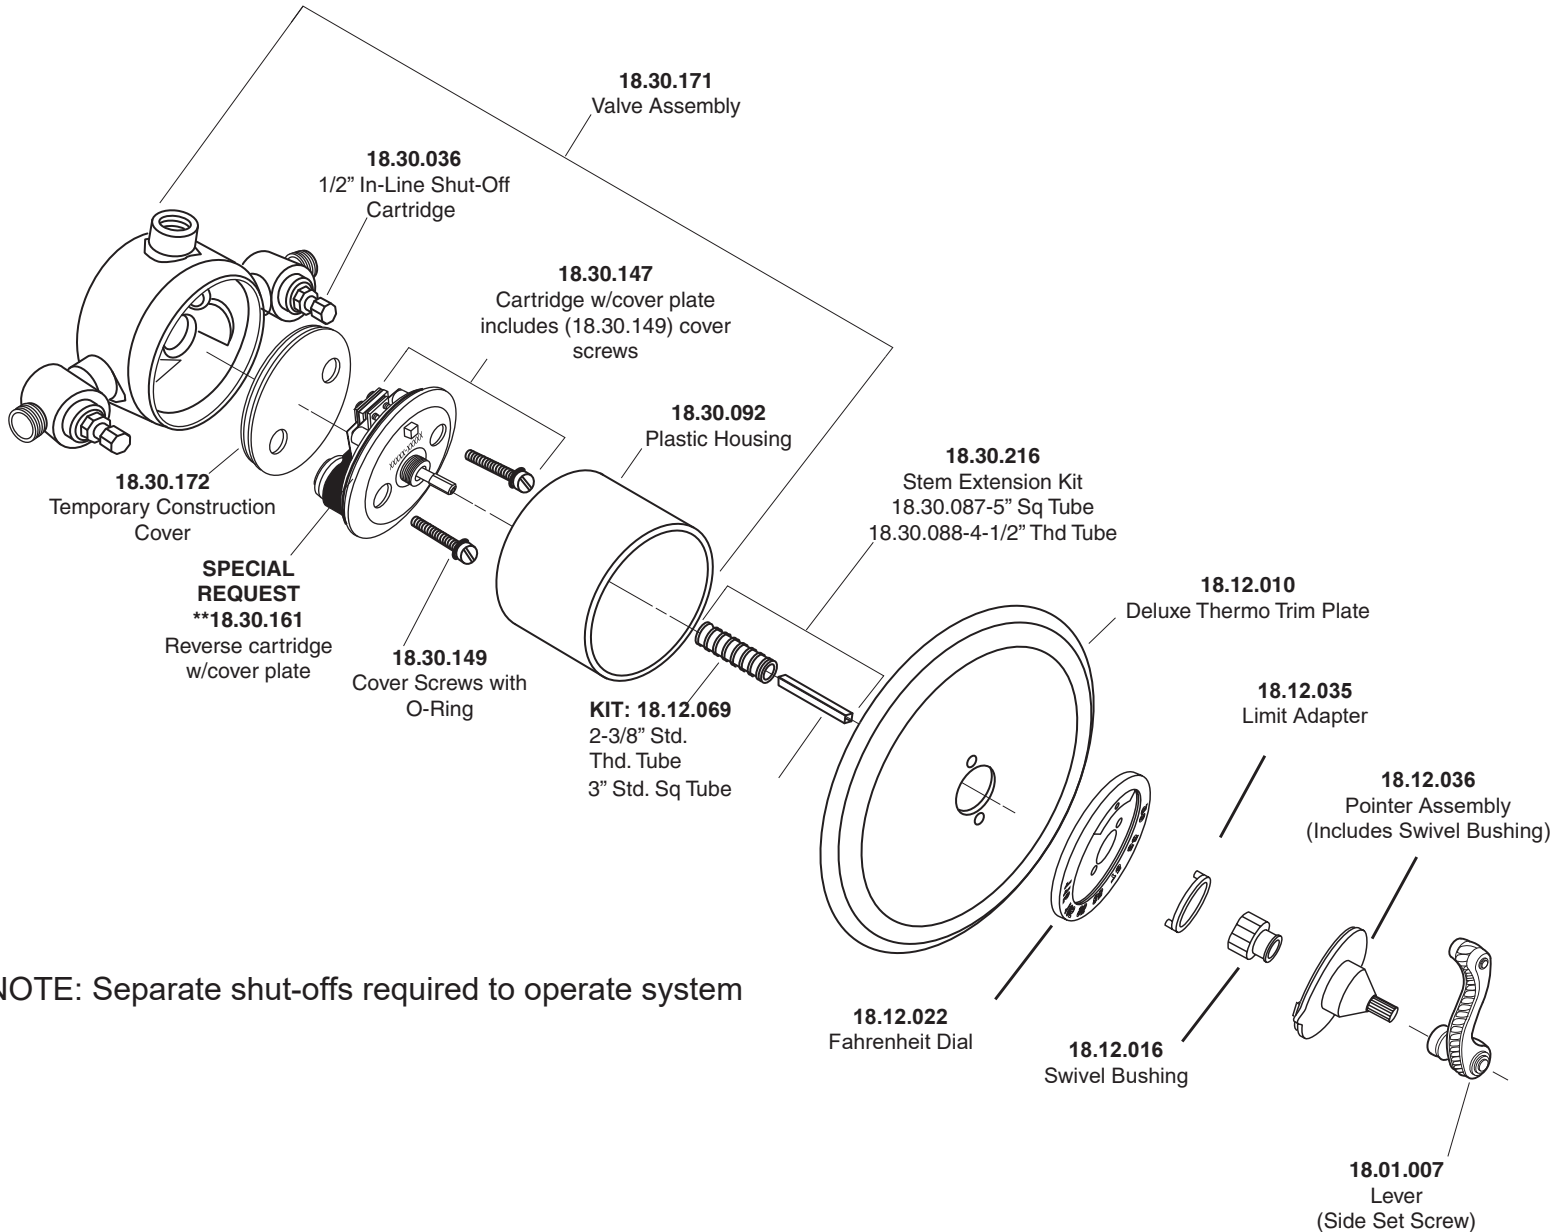

1.004597D

3/4" Thermostatic Set  
with Integral Stops with  
Devon Lever

NOTE: Separate shut-offs required to operate system