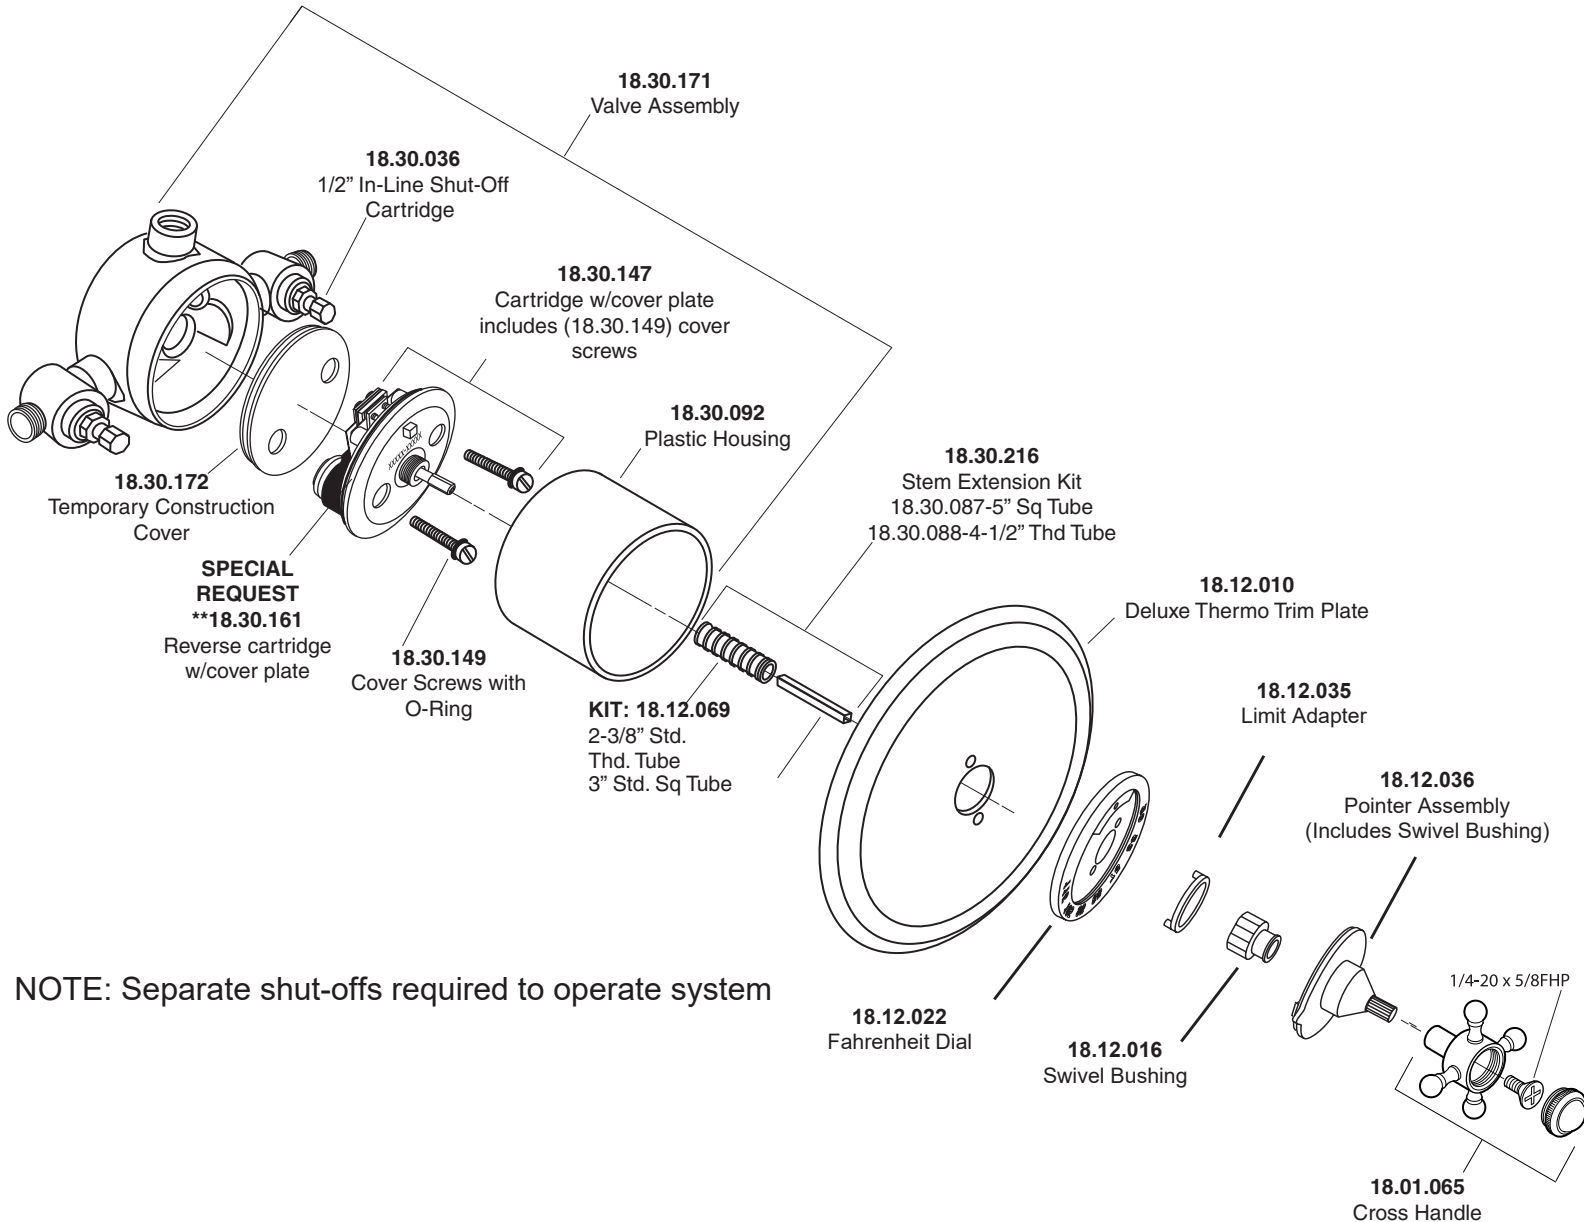

1.005597D

3/4" Thermostatic Set  
with Integral Stops with  
St. Michel Cross Handle

NOTE: Separate shut-offs required to operate system