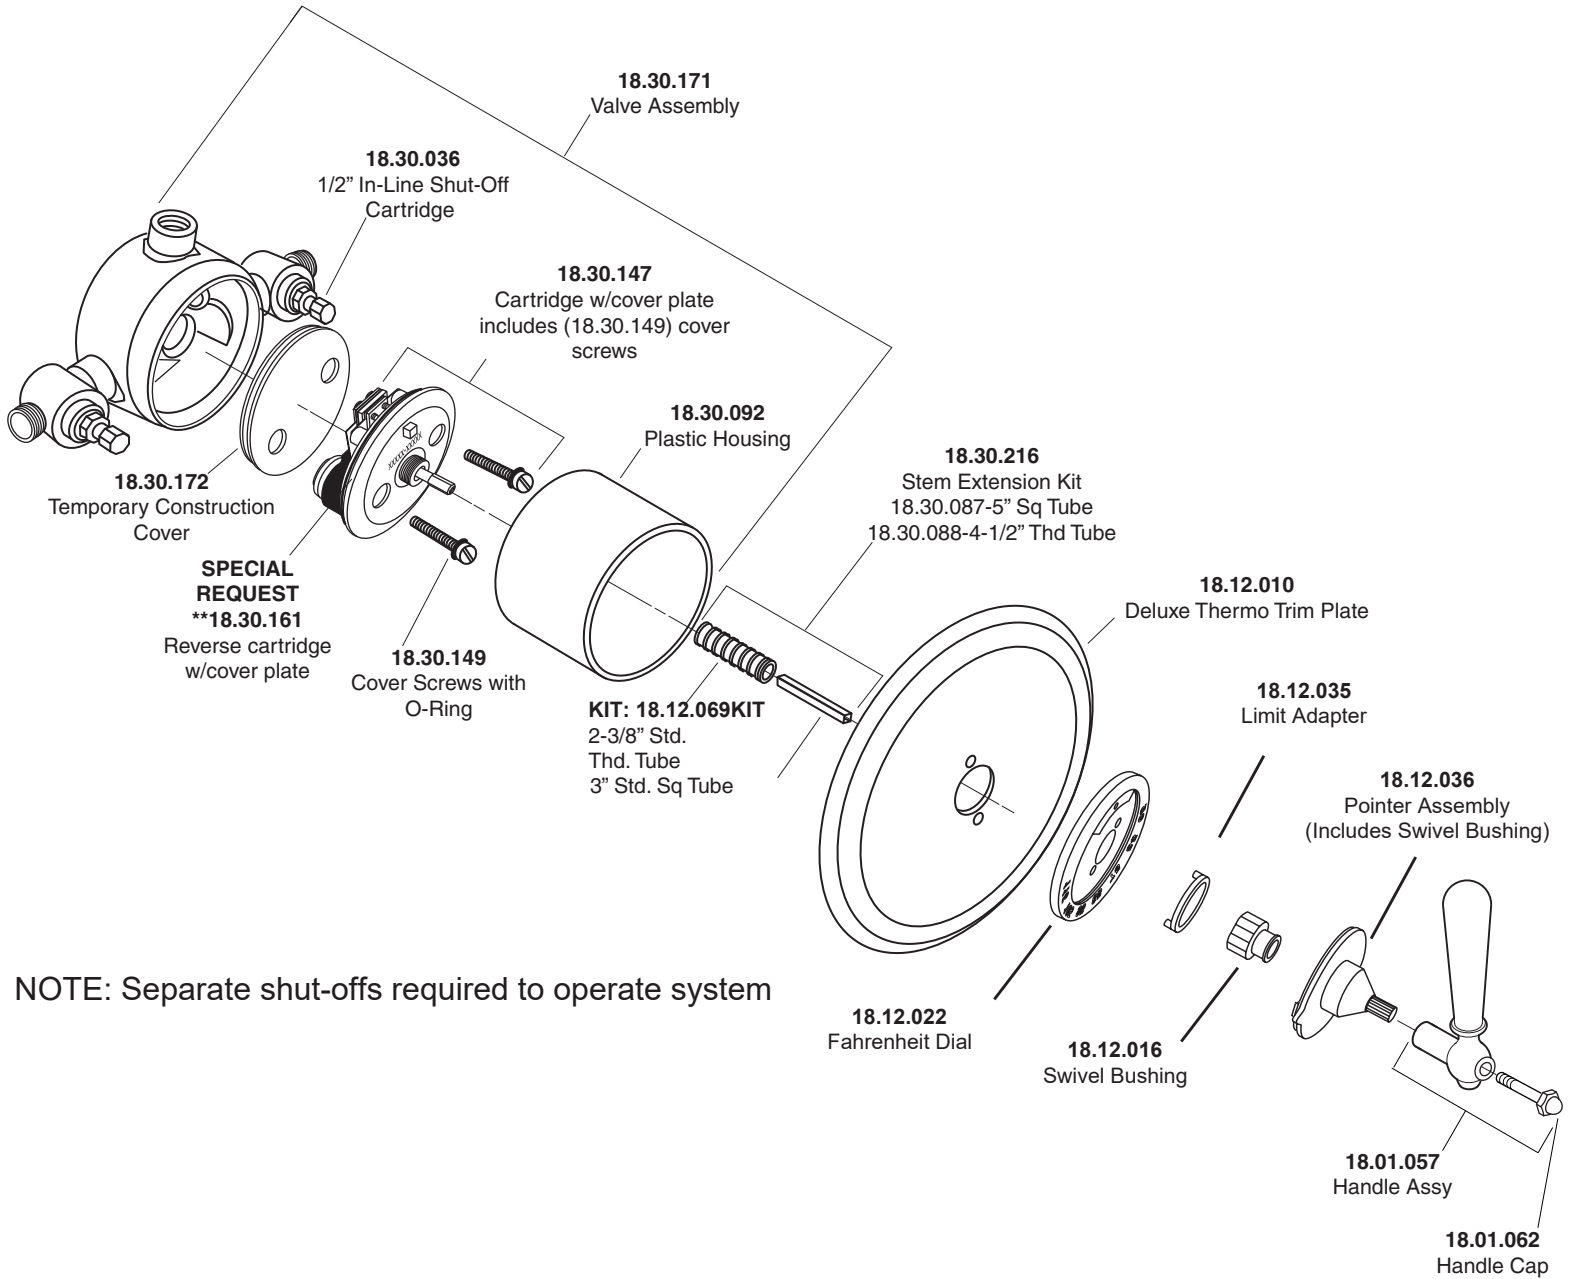

1.005697D

3/4" Thermostatic Set
with Integral Stops with
Loire Lever

NOTE: Separate shut-offs required to operate system