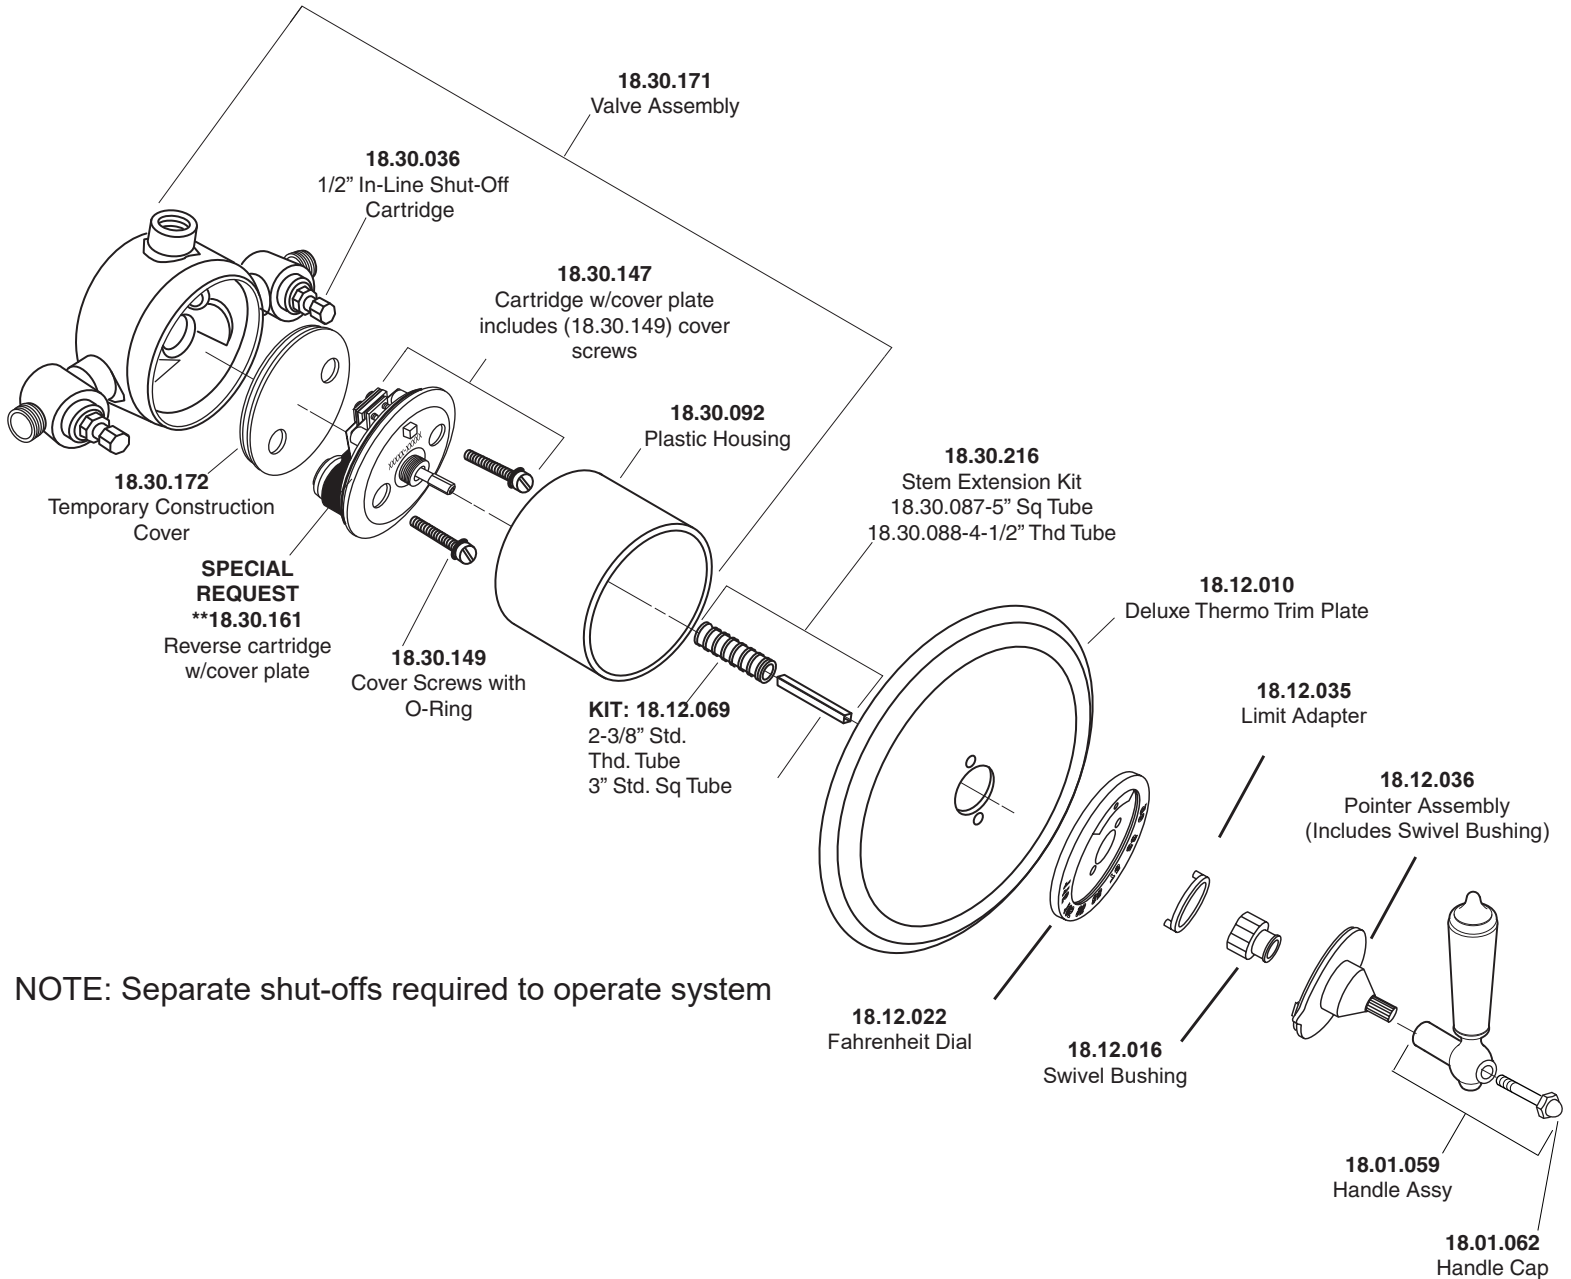

1.005797D

3/4" Thermostatic Set
with Integral Stops with
Orleans Lever

NOTE: Separate shut-offs required to operate system