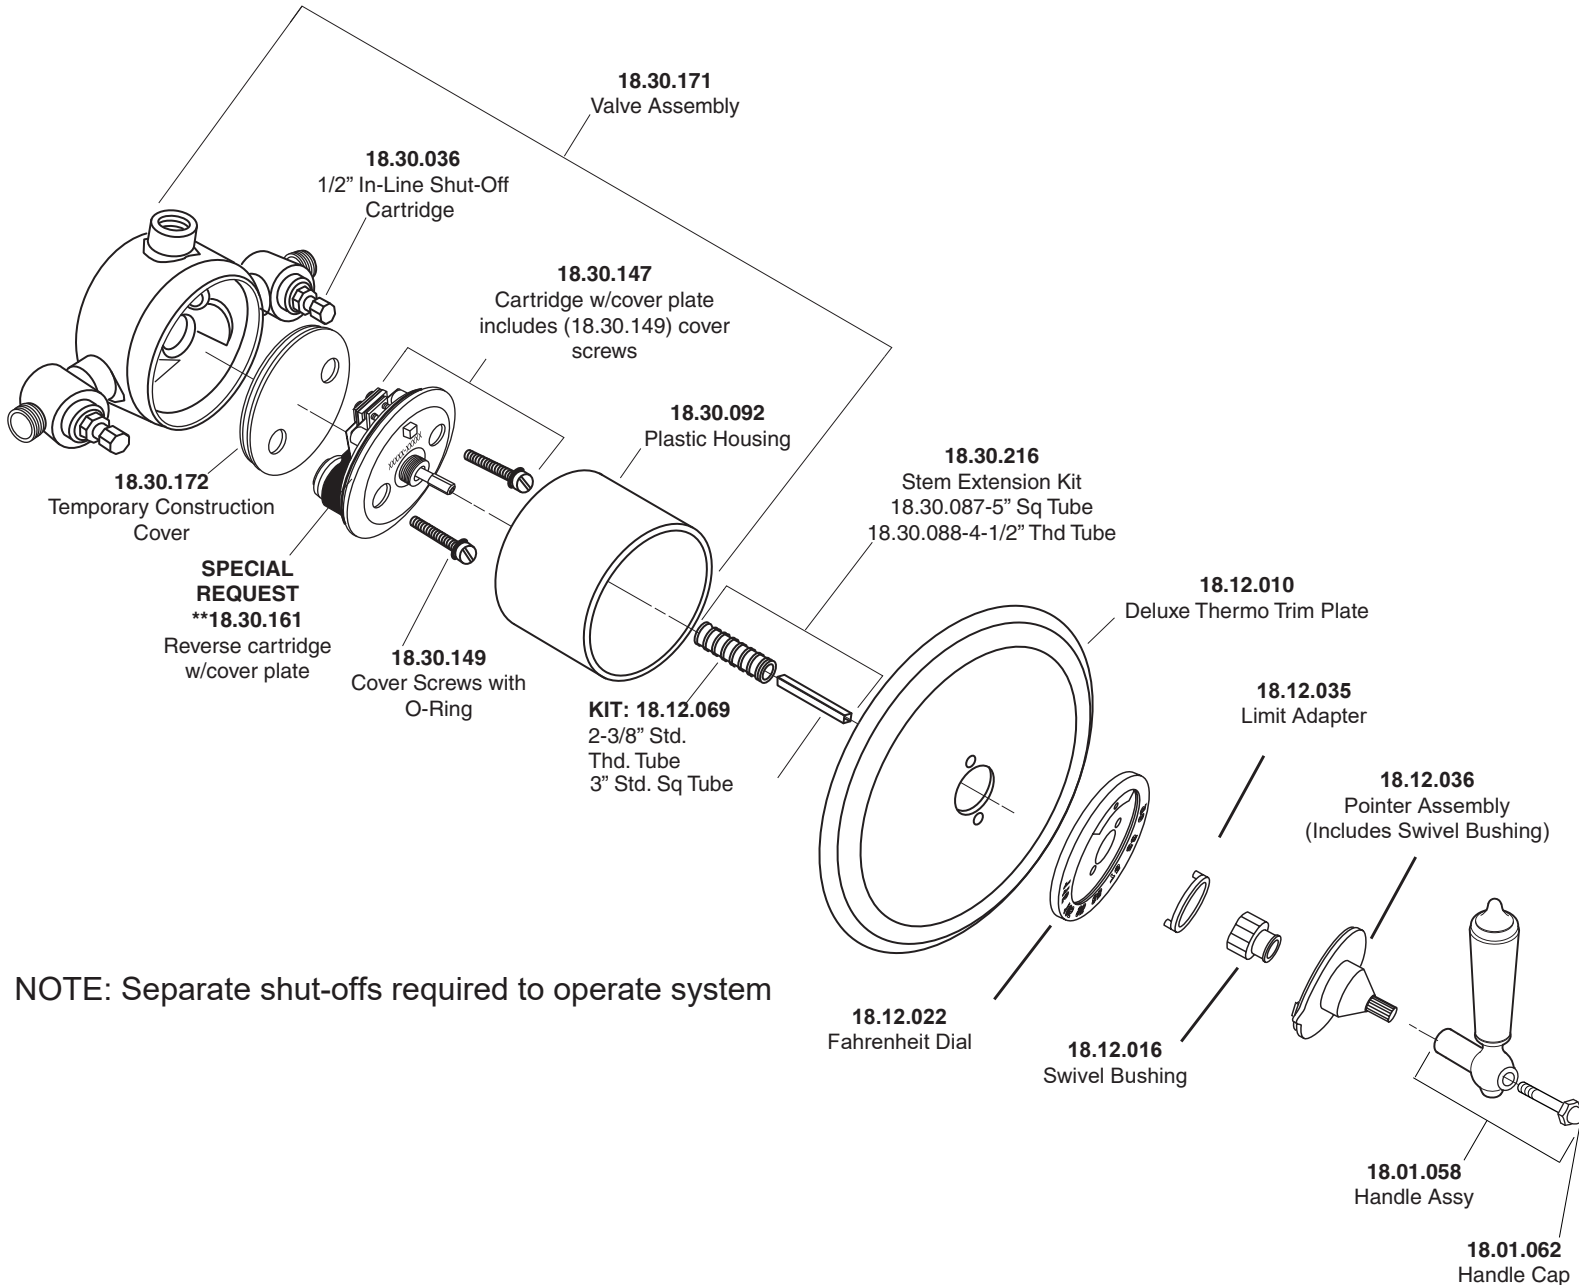

1.005997D

3/4" Thermostatic Set
with Integral Stops with
Monte Carlo Lever

NOTE: Separate shut-offs required to operate system