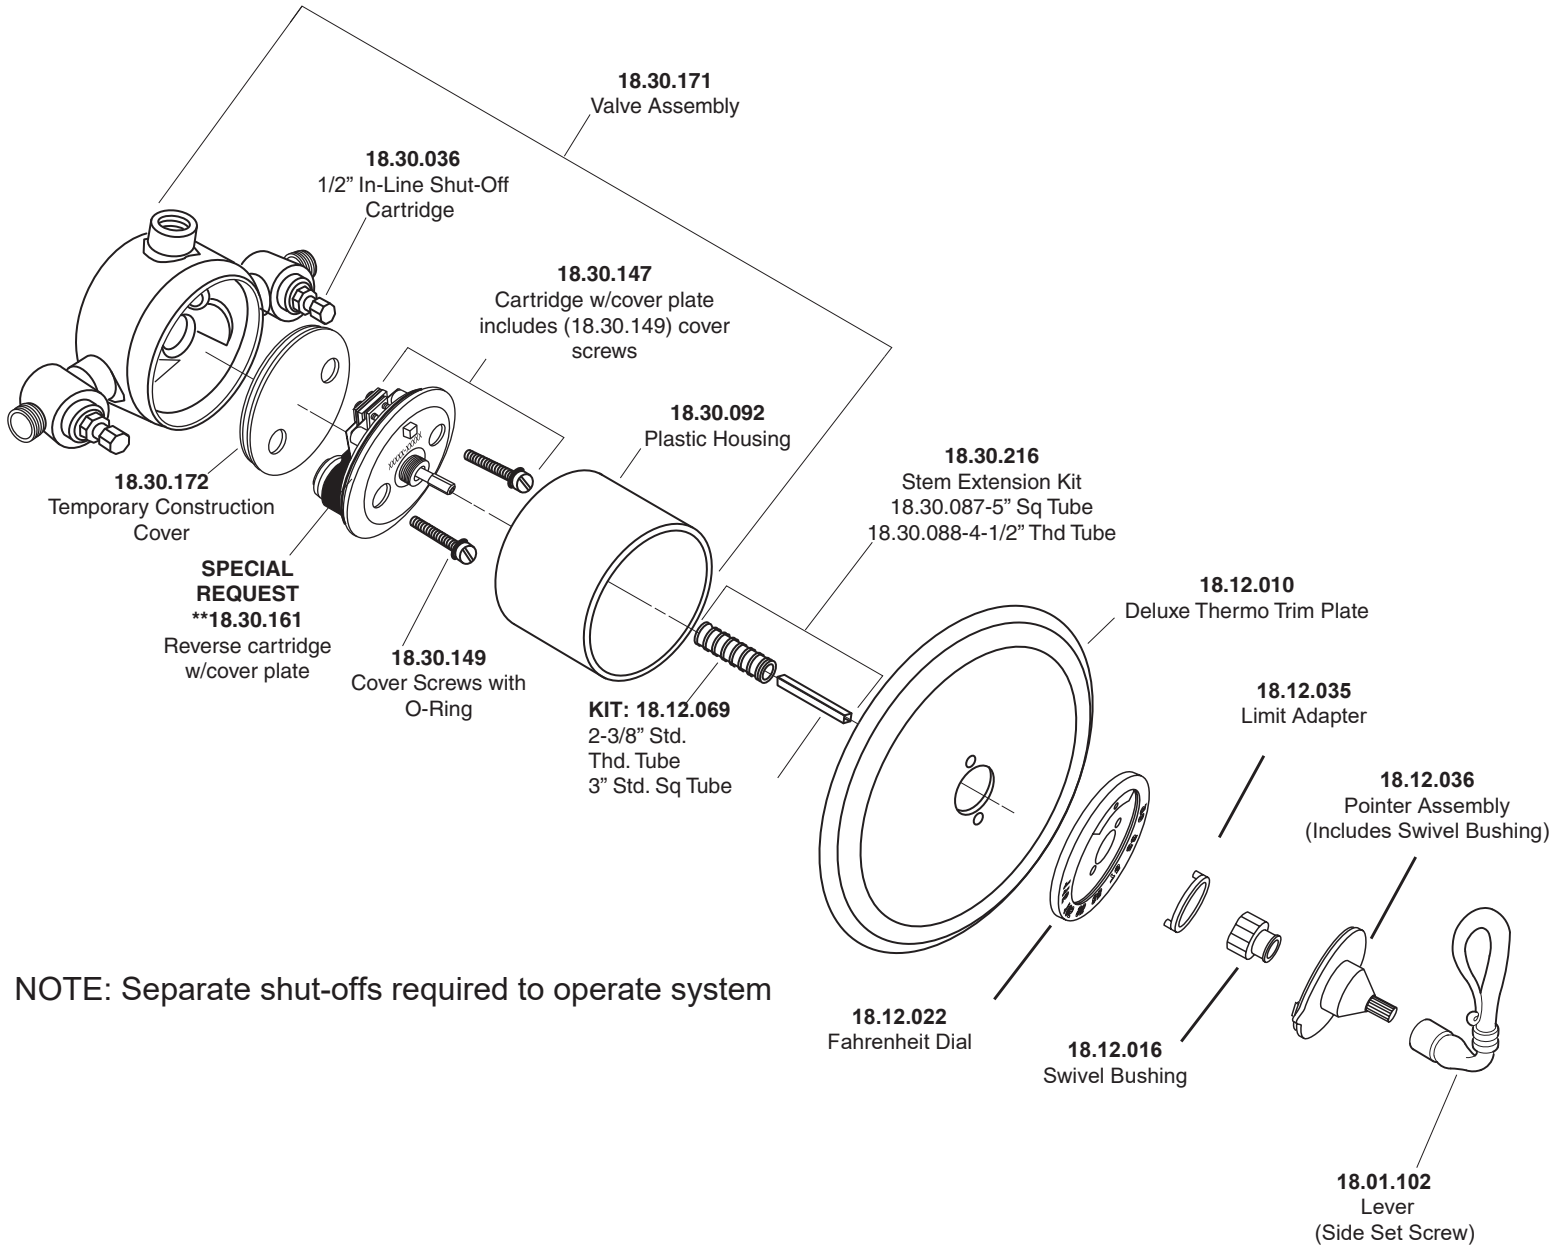

1.006497D

3/4" Thermostatic Set  
with Integral Stops with  
Bordeaux Lever

NOTE: Separate shut-offs required to operate system