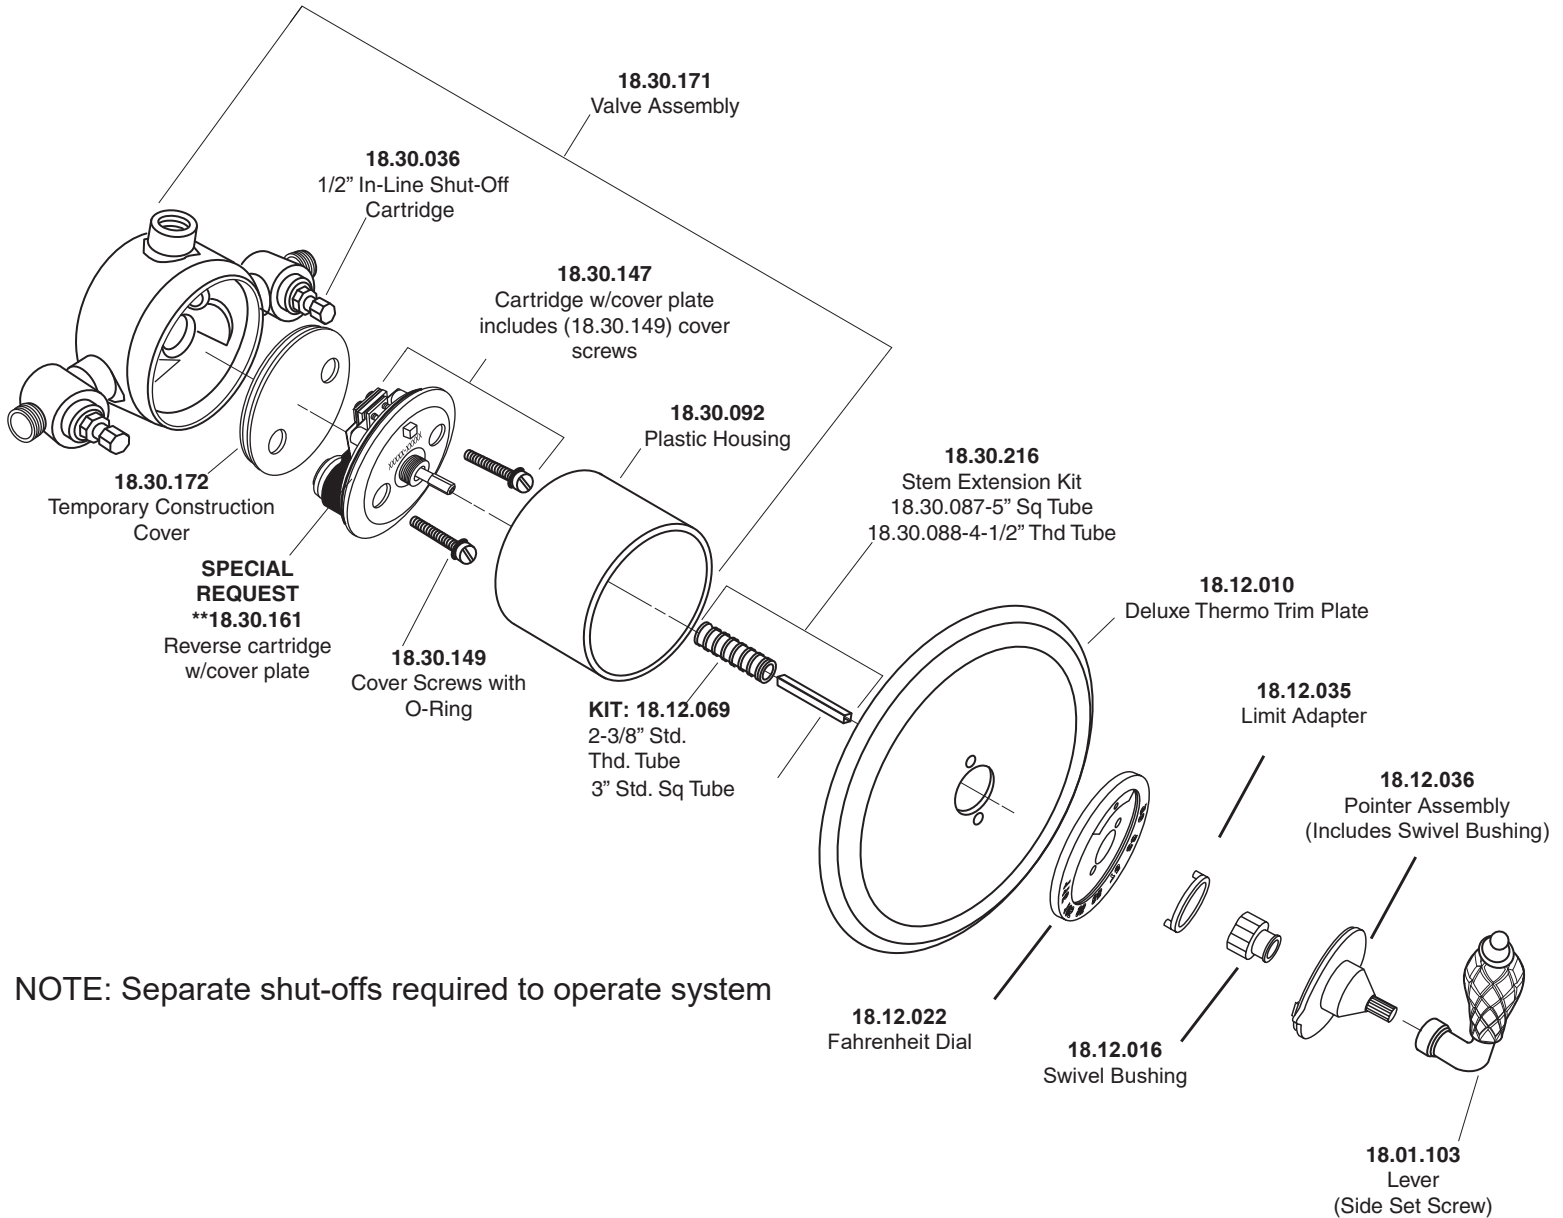

1.006597D

3/4" Thermostatic Set
with Integral Stops with
Luxembourg Lever

NOTE: Separate shut-offs required to operate system