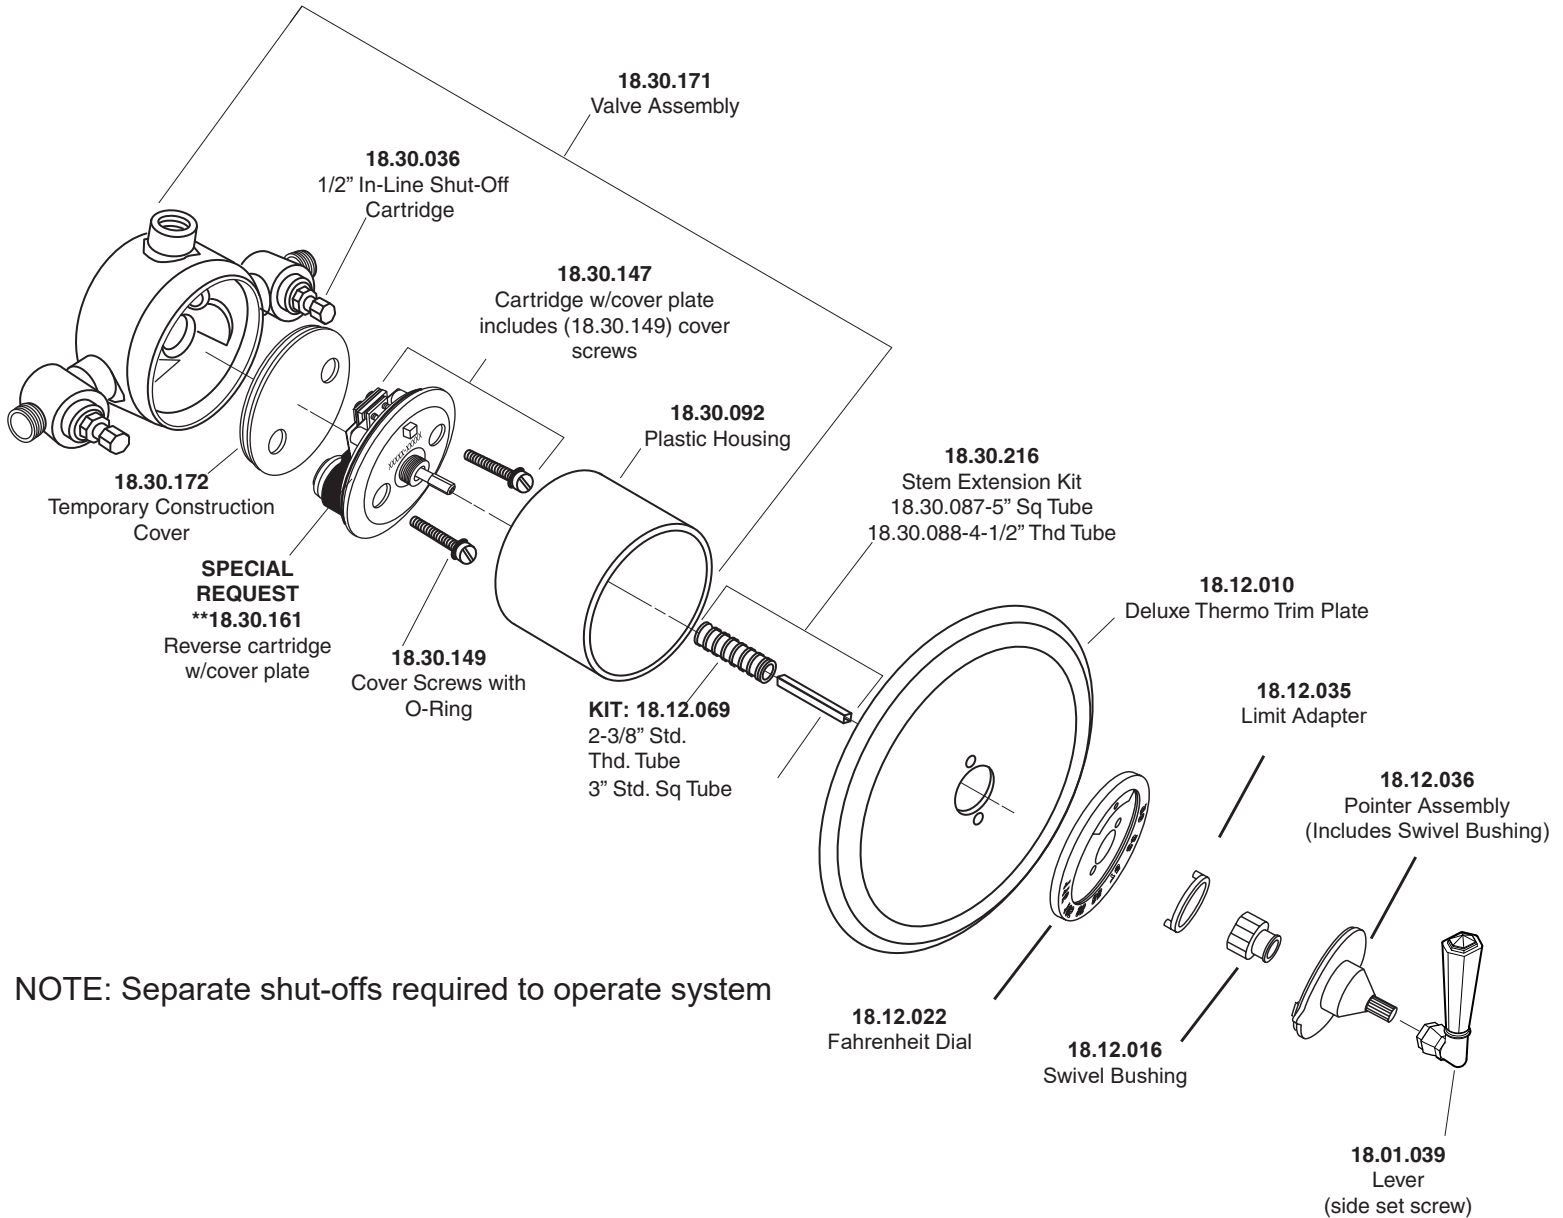

1.007497D

3/4" Thermostatic Set  
with Integral Stops with  
Valencia Lever

NOTE: Separate shut-offs required to operate system