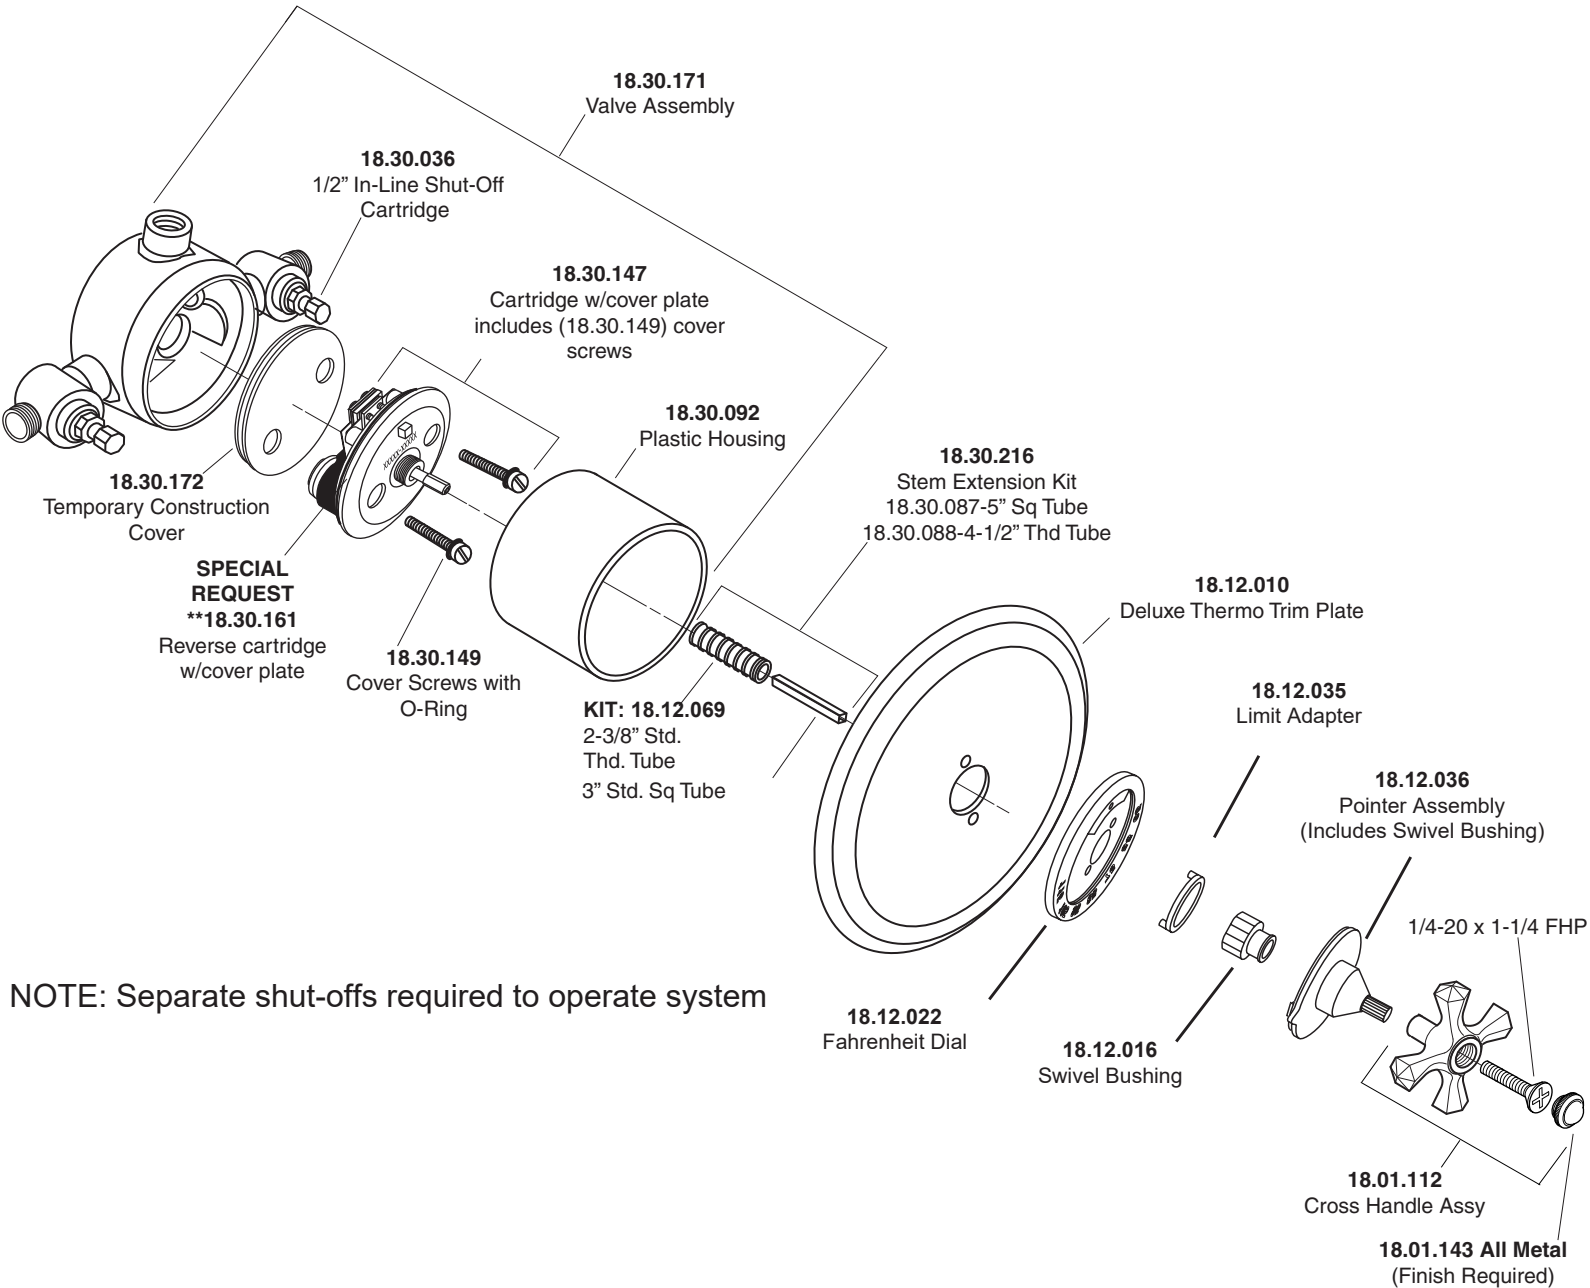

1.007597D

3/4" Thermostatic Set  
with Integral Stops with  
Mallorca Cross Handle

NOTE: Separate shut-offs required to operate system