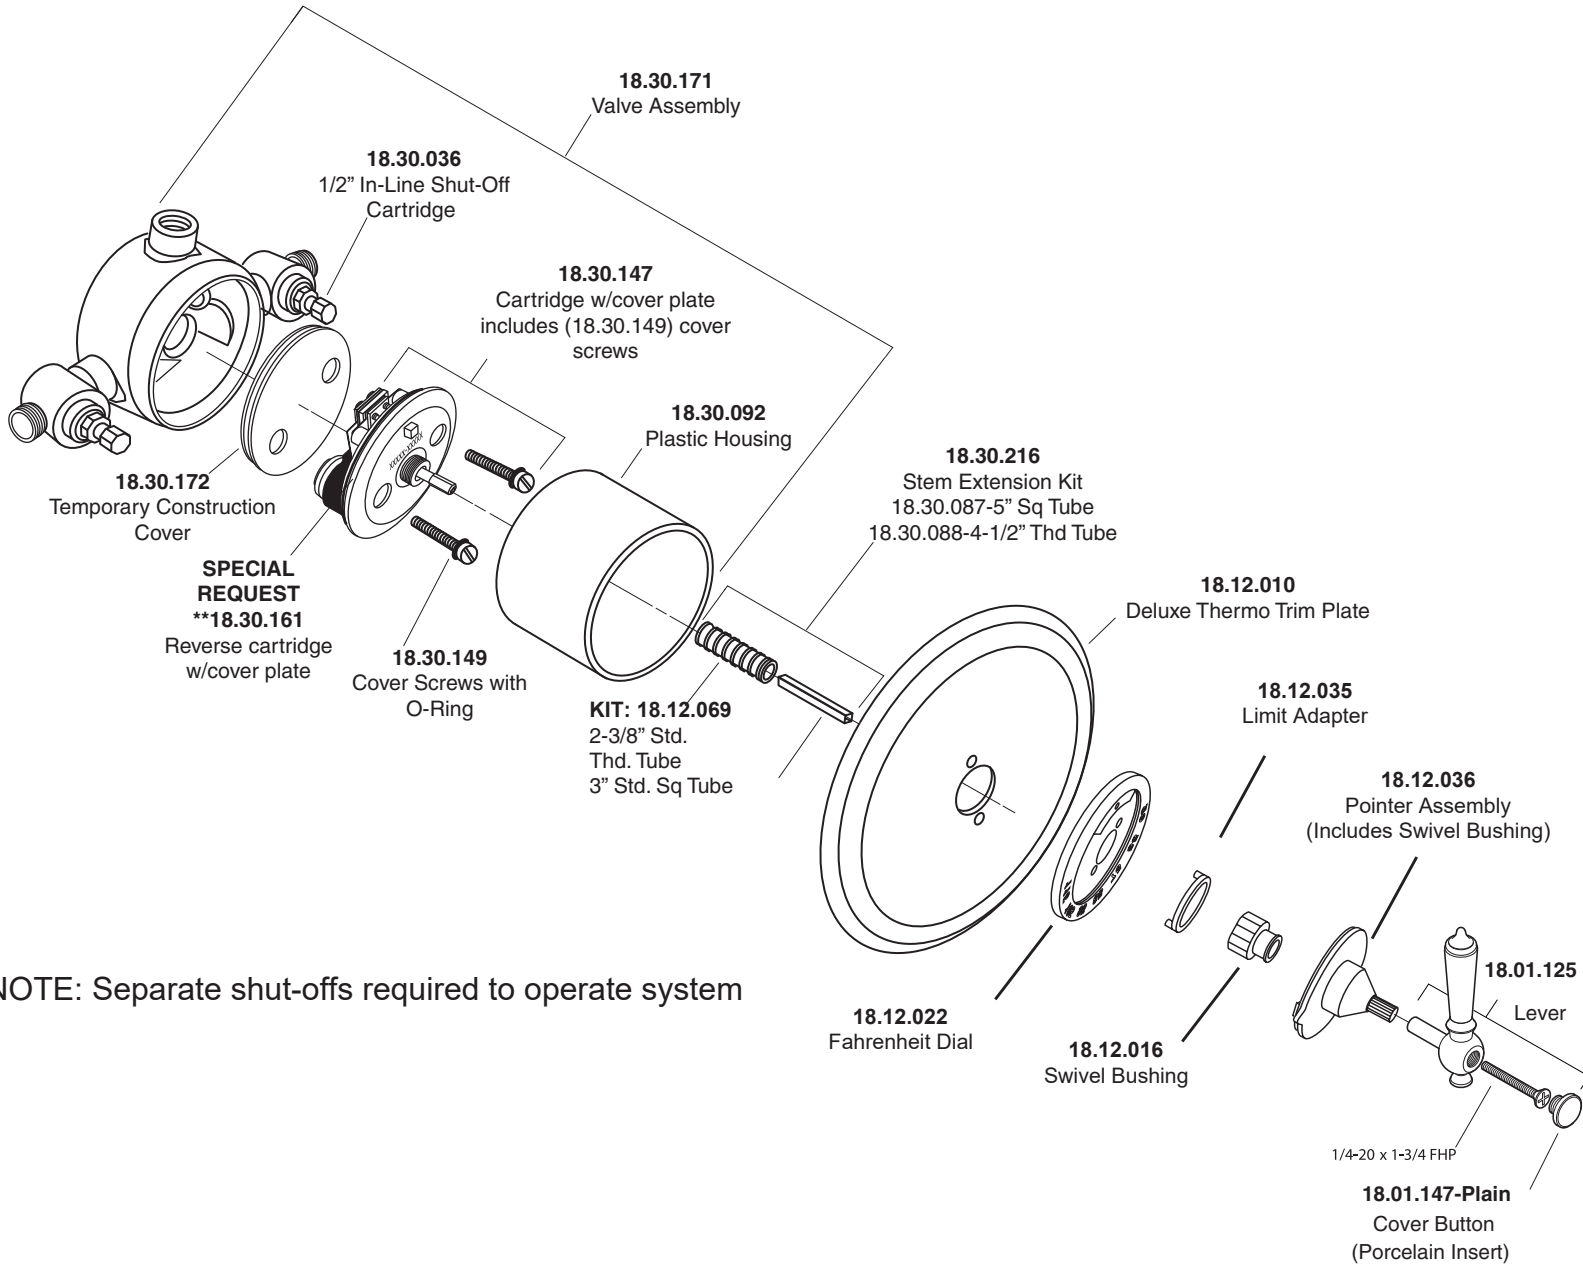

1.007697D

3/4" Thermostatic Set  
with Integral Stops with  
Waldorf Lever

NOTE: Separate shut-offs required to operate system