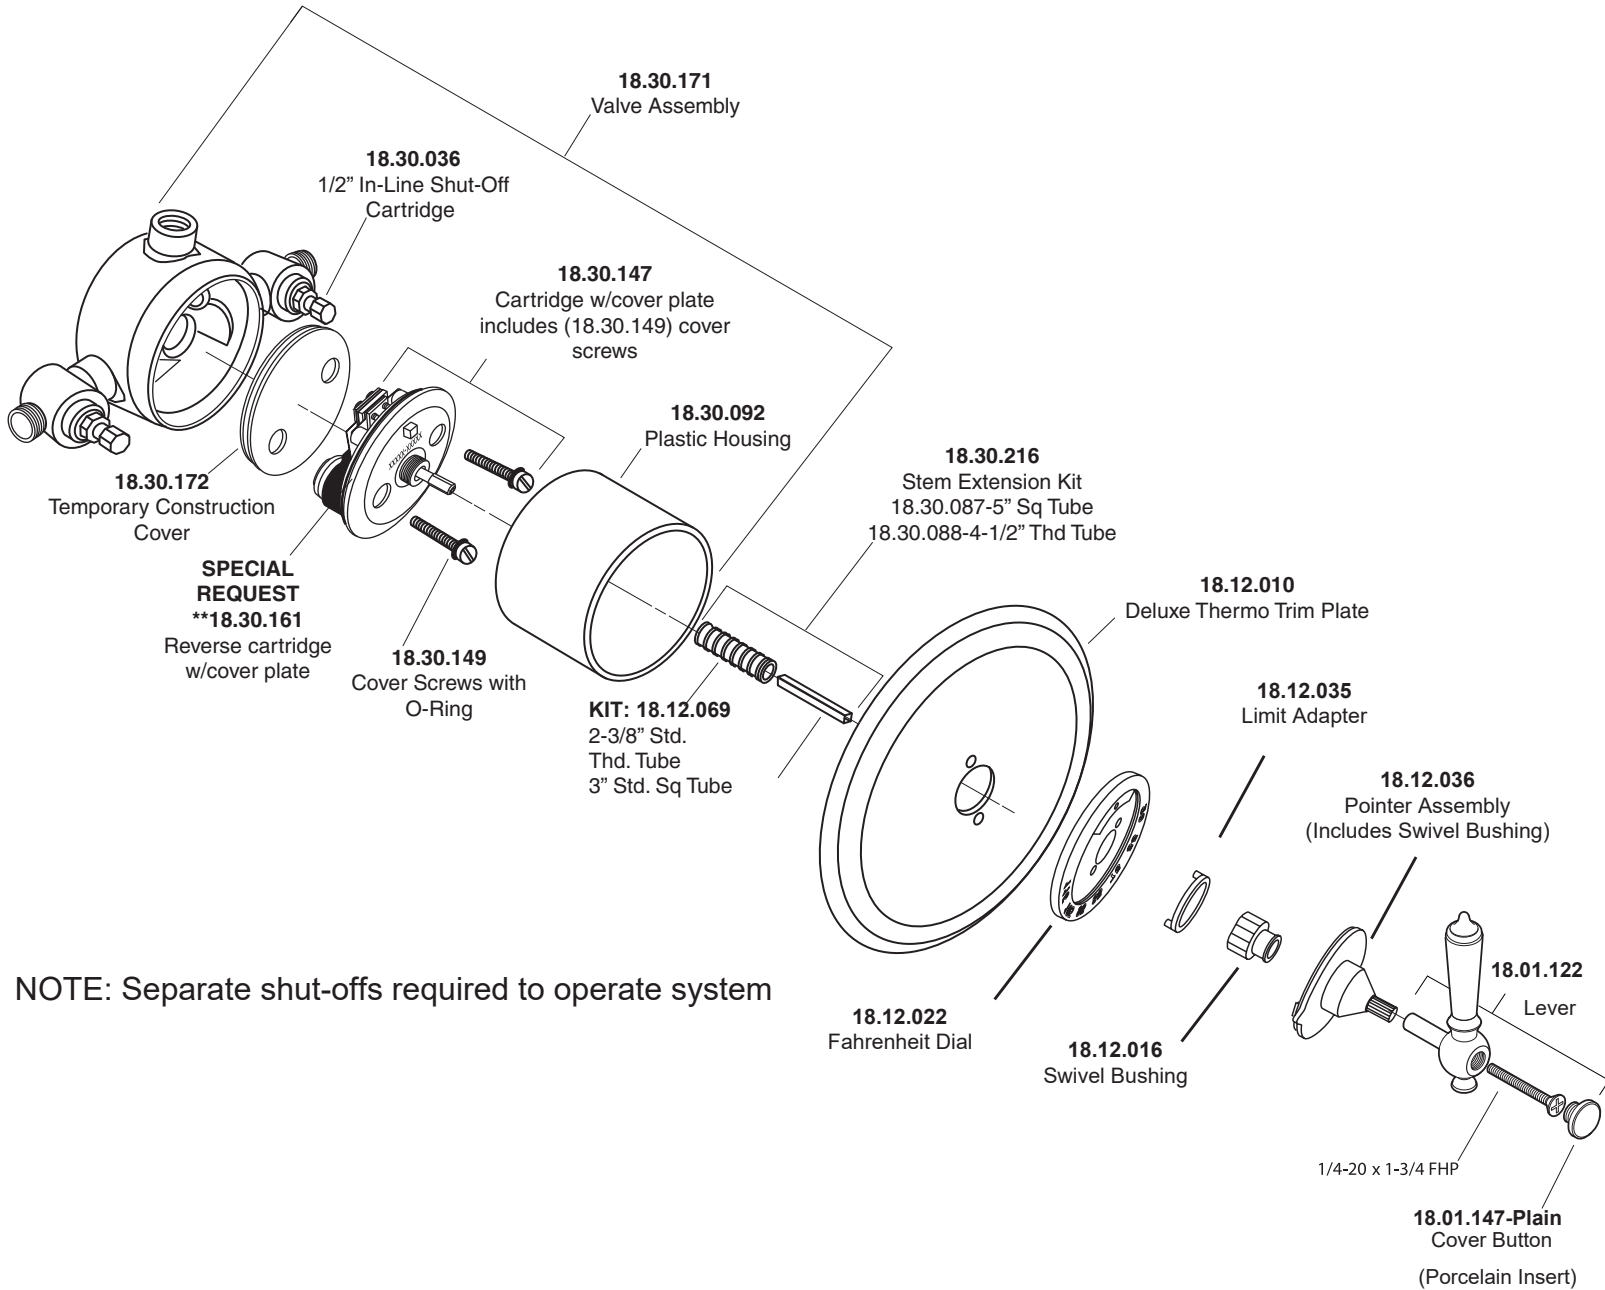

1.007797D

3/4" Thermostatic Set
with Integral Stops with
Ascot Lever

NOTE: Separate shut-offs required to operate system