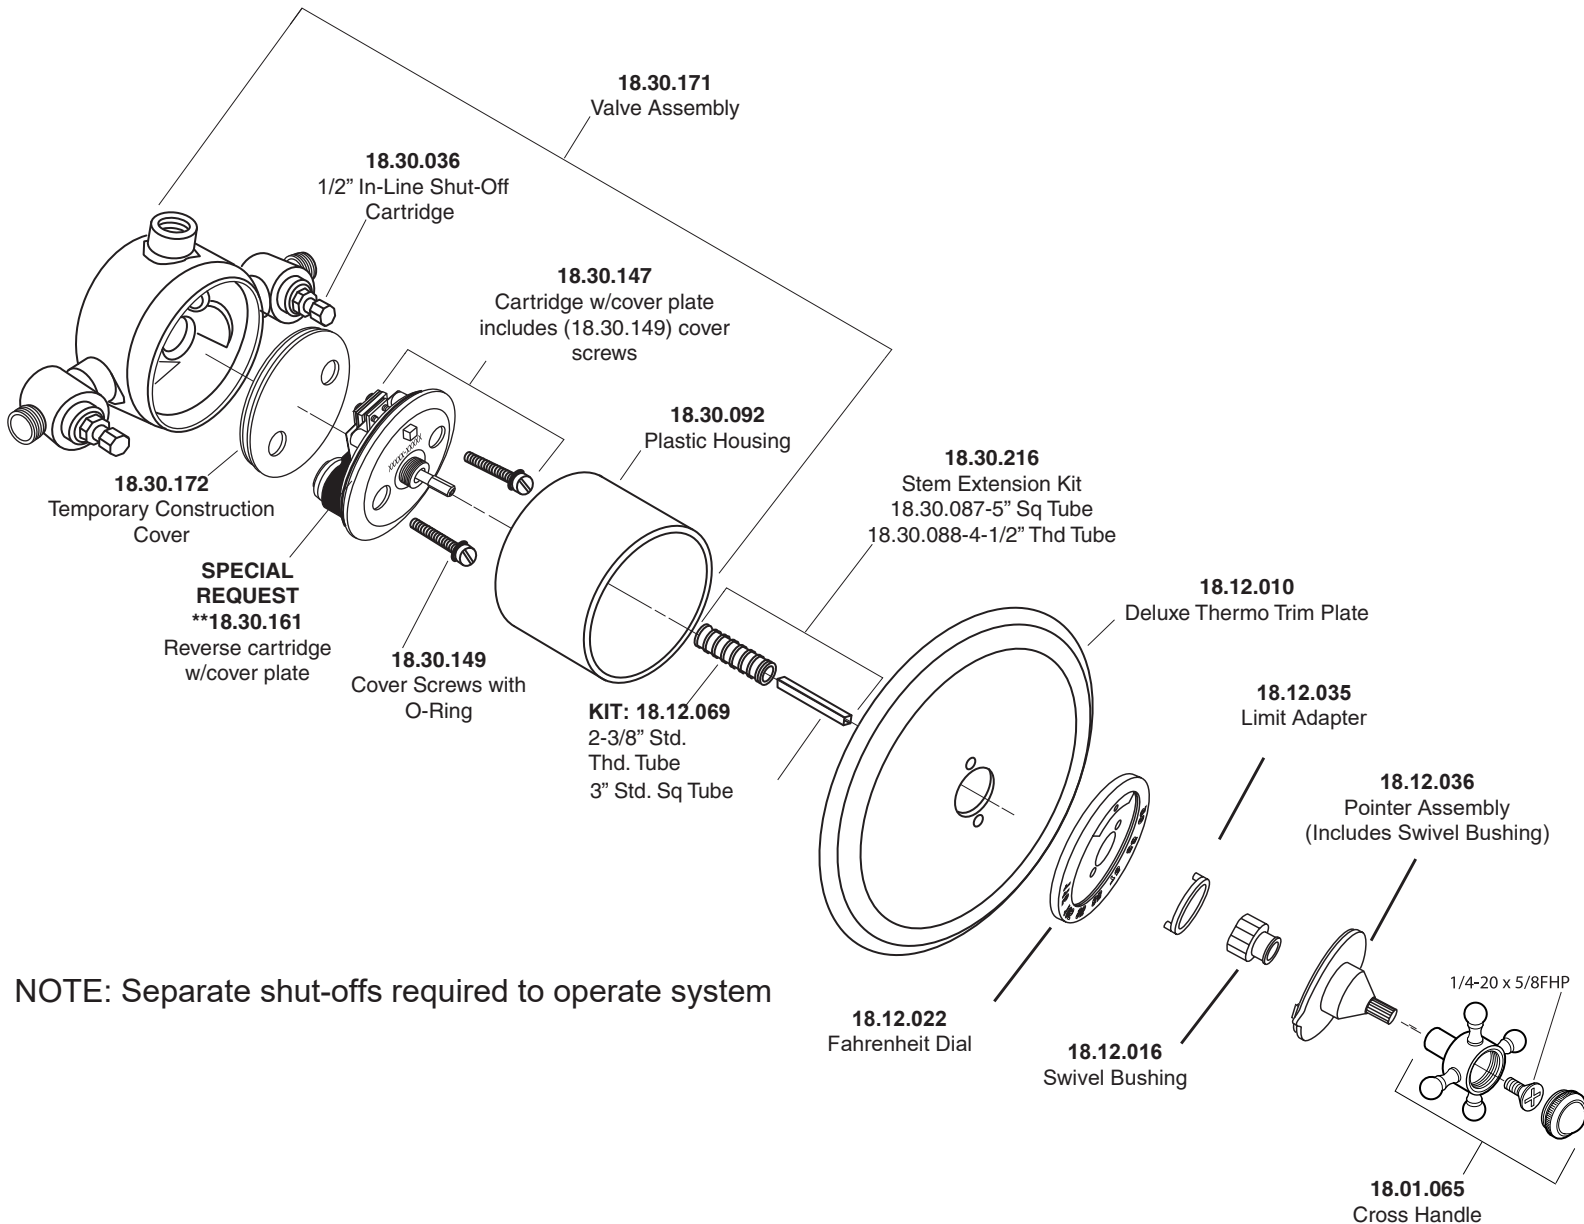

1.007897D

3/4" Thermostatic Set
with Integral Stops with
Sussex Cross Handle

NOTE: Separate shut-offs required to operate system