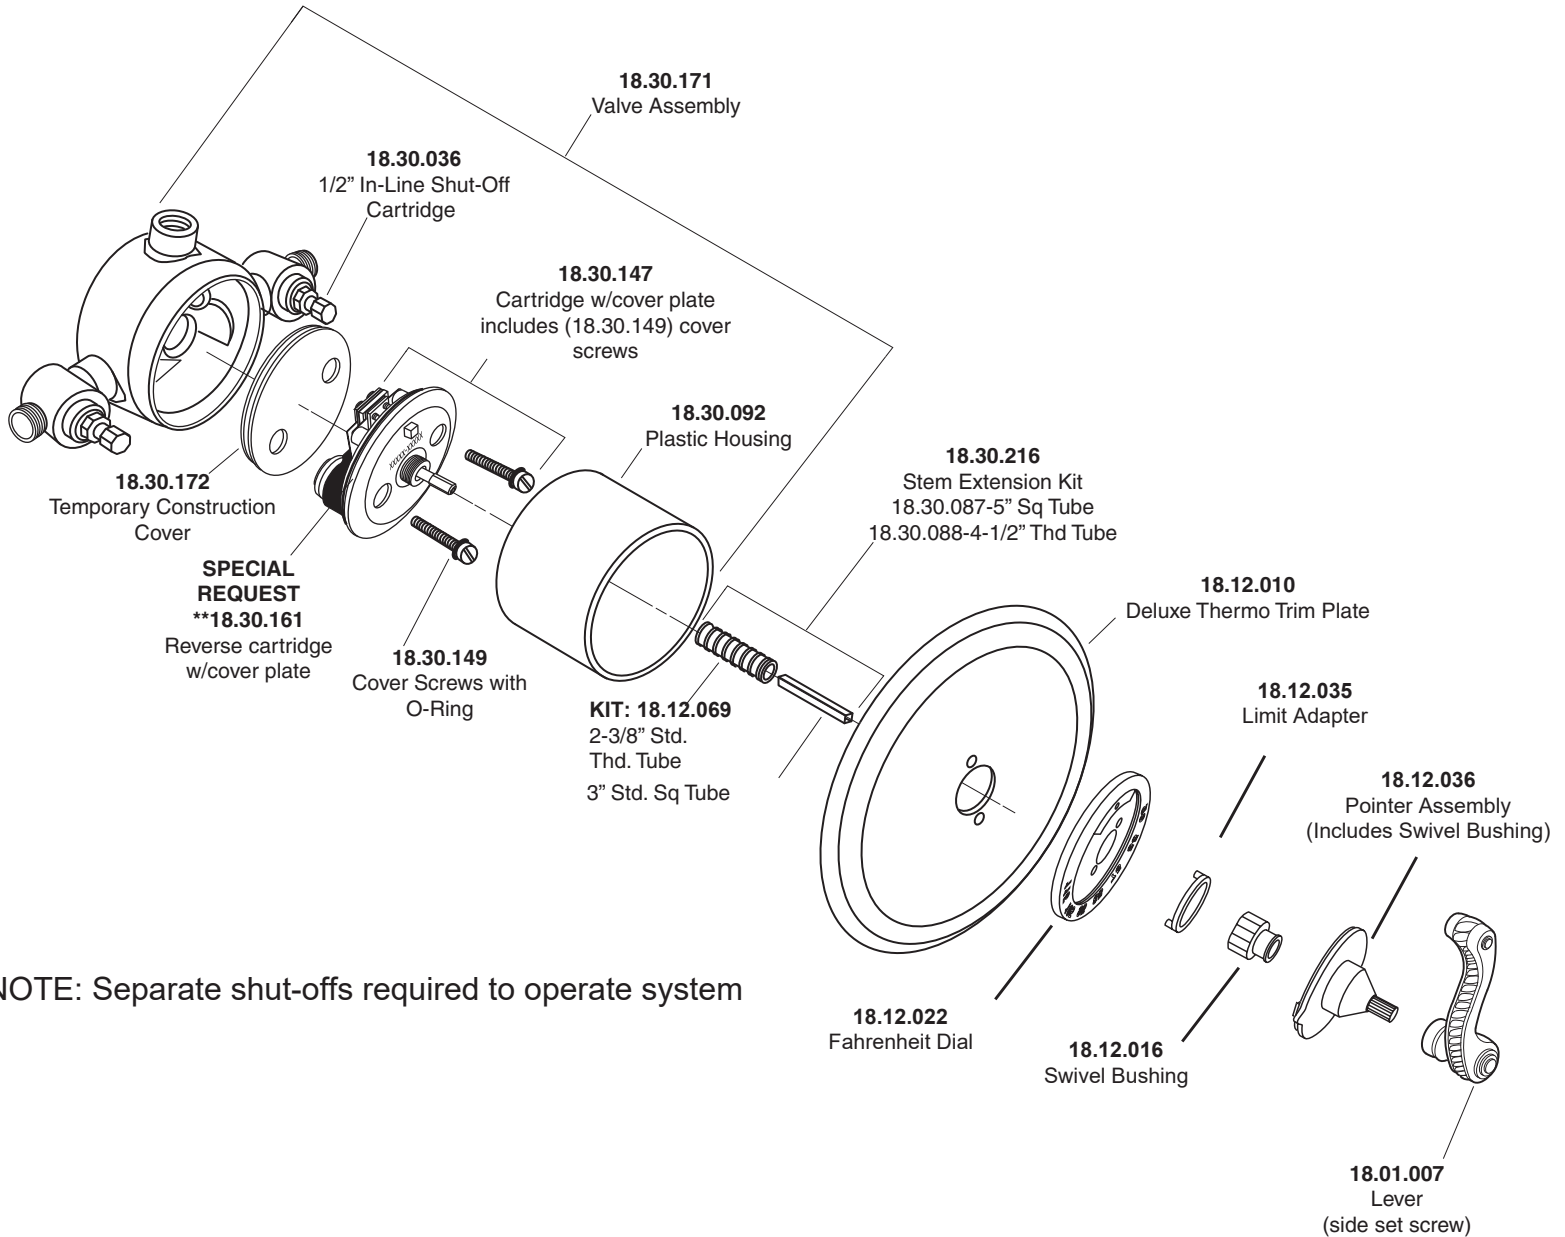

1.007997D

3/4" Thermostatic Set
with Integral Stops with
Siena Lever

NOTE: Separate shut-offs required to operate system