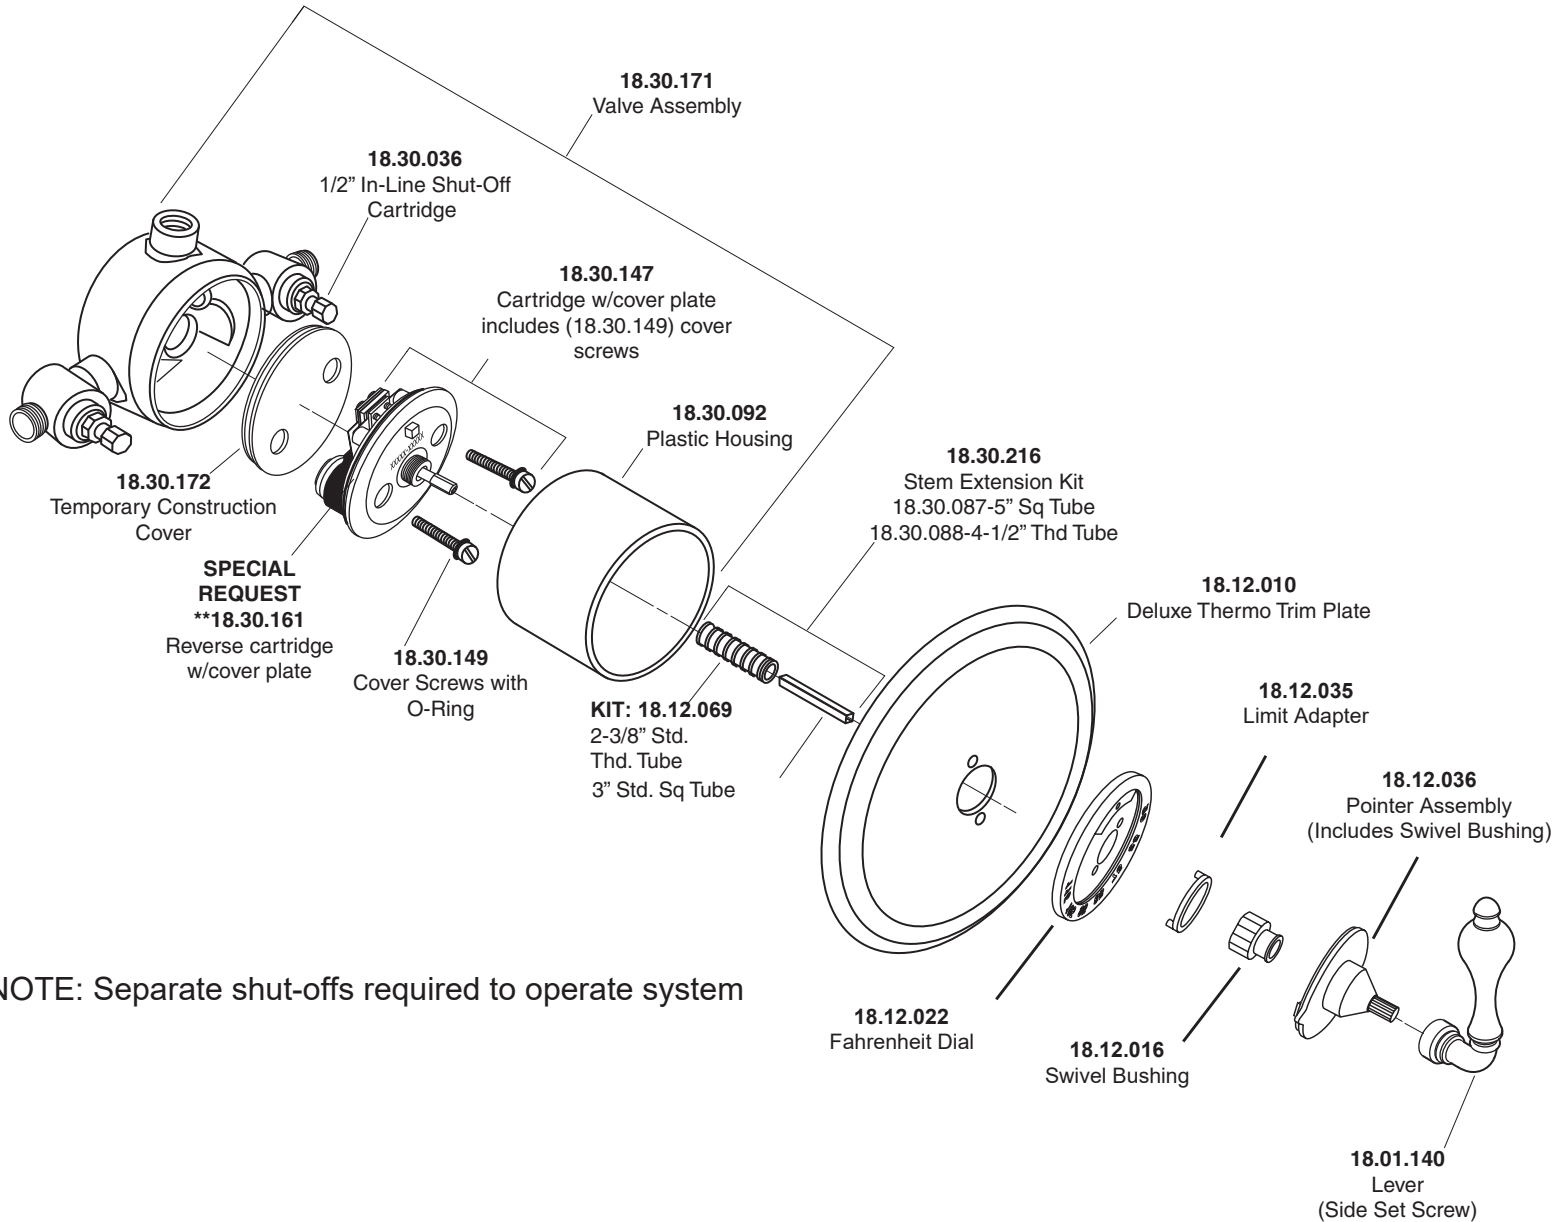

1.008197D

3/4" Thermostatic Set  
with Integral Stops with  
Houston Lever

NOTE: Separate shut-offs required to operate system