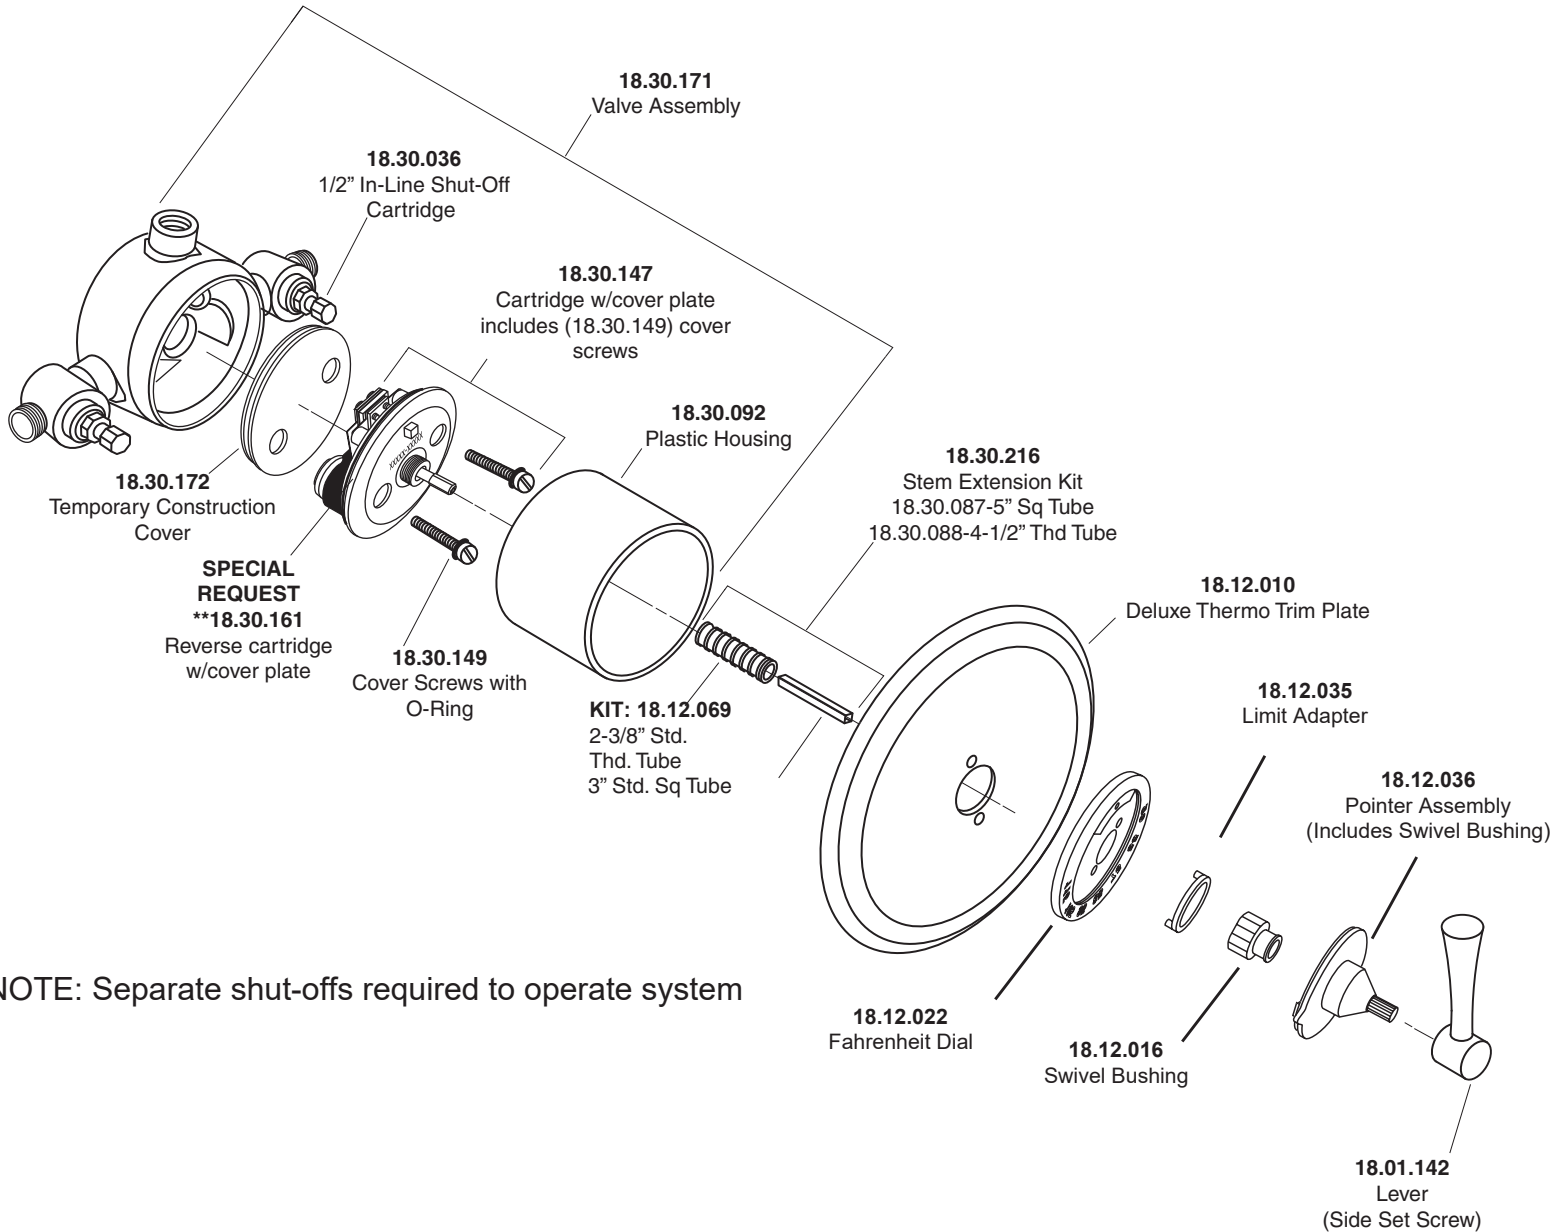

1.008597D

3/4" Thermostatic Set
with Integral Stops with
Chicago Lever

NOTE: Separate shut-offs required to operate system