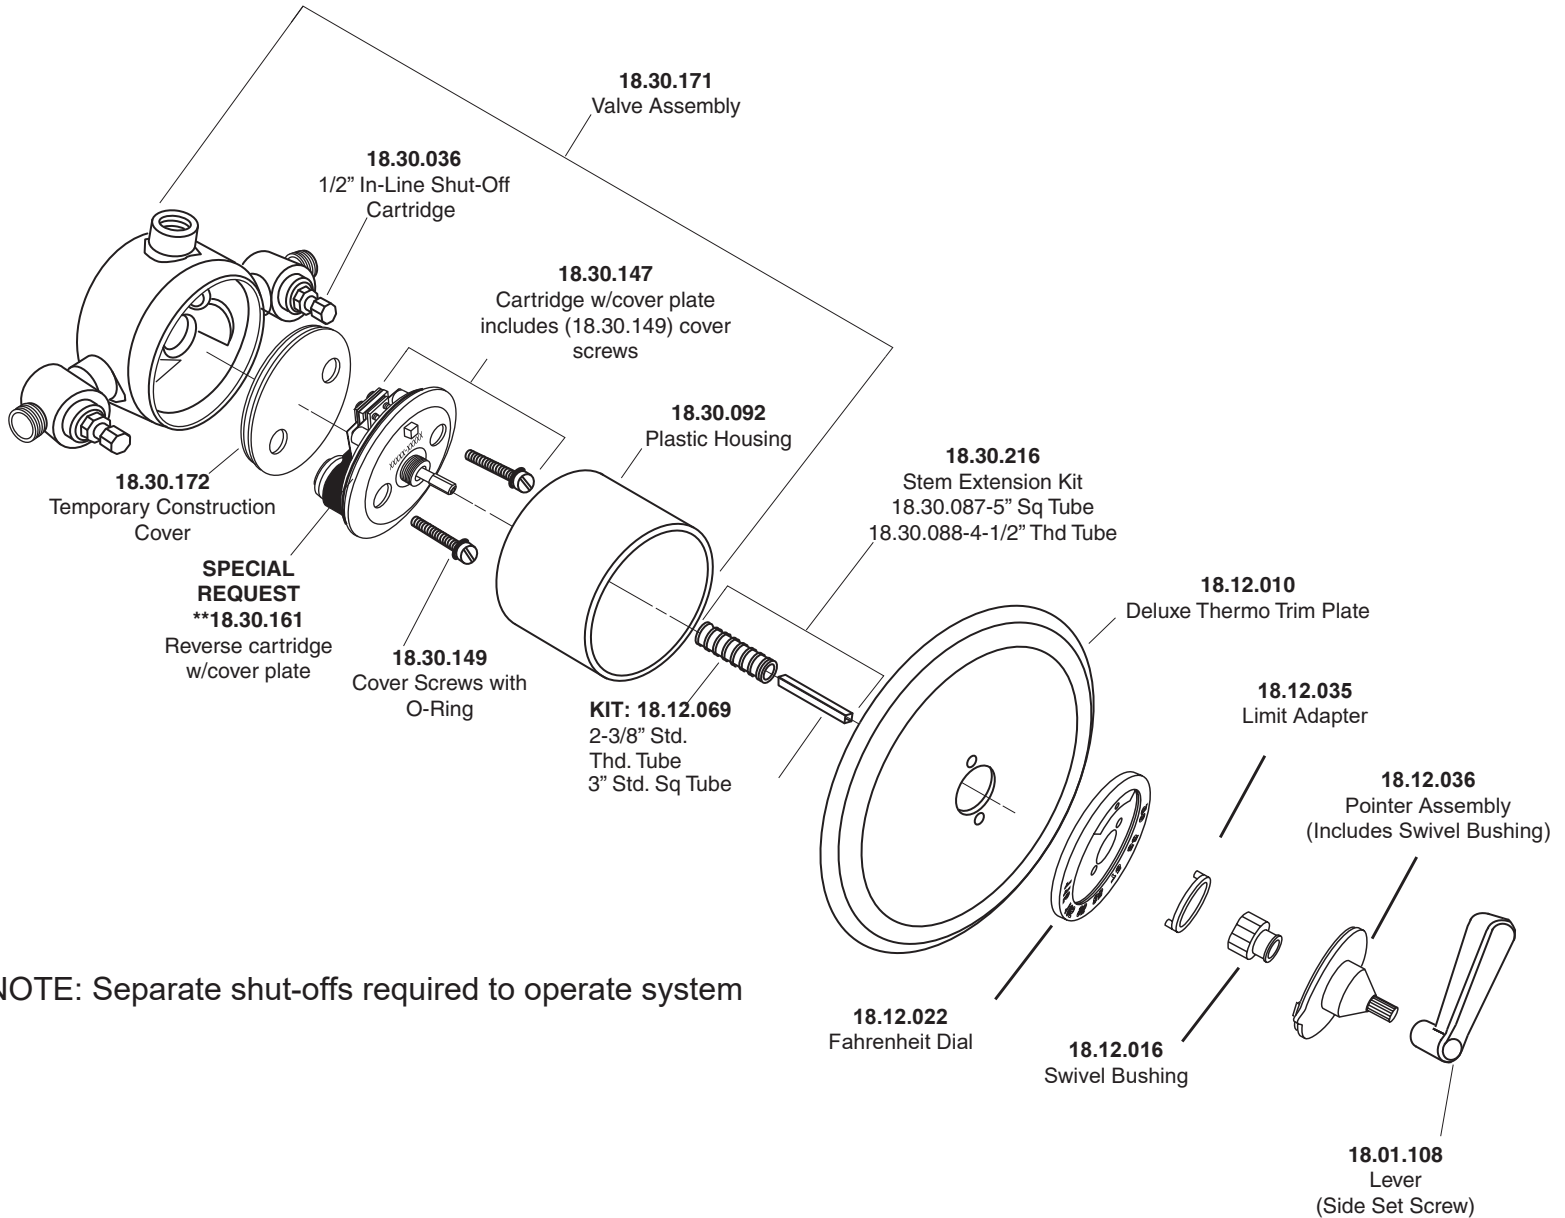

1.009397D

3/4" Thermostatic Set  
with Integral Stops with  
Moderne Lever

NOTE: Separate shut-offs required to operate system