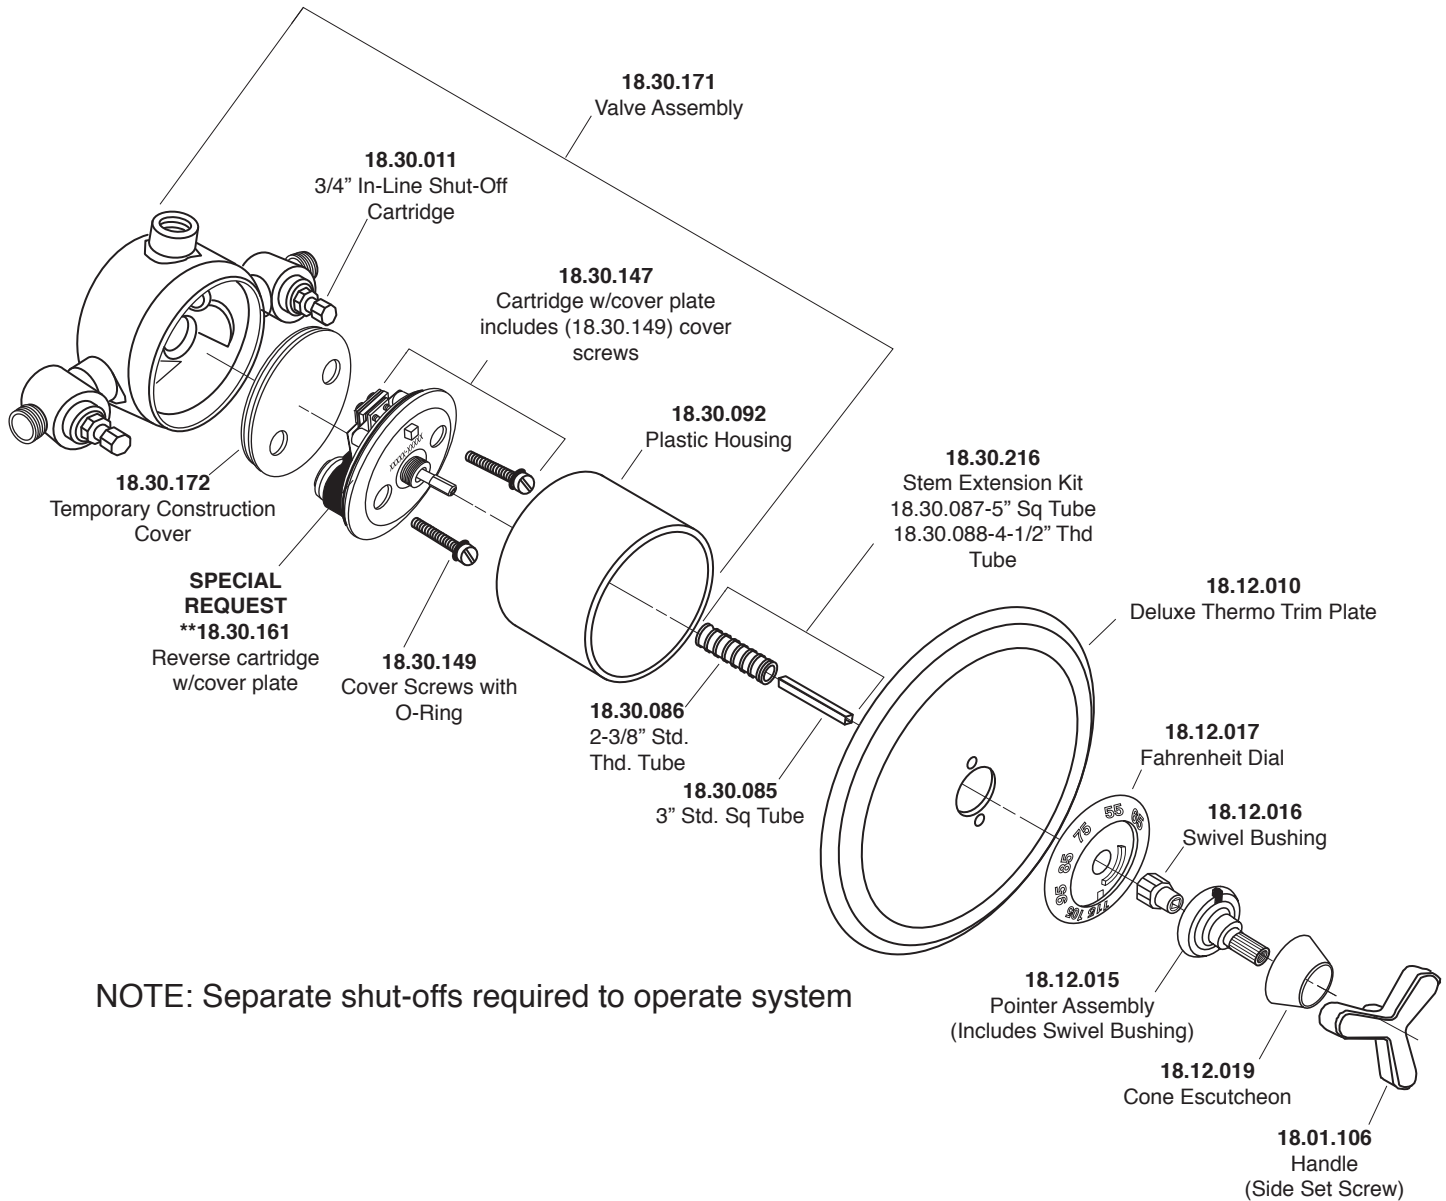

Moderne X
3/4" Thermostatic
with Integral Stops

1.009497D

NOTE: Separate shut-offs required to operate system