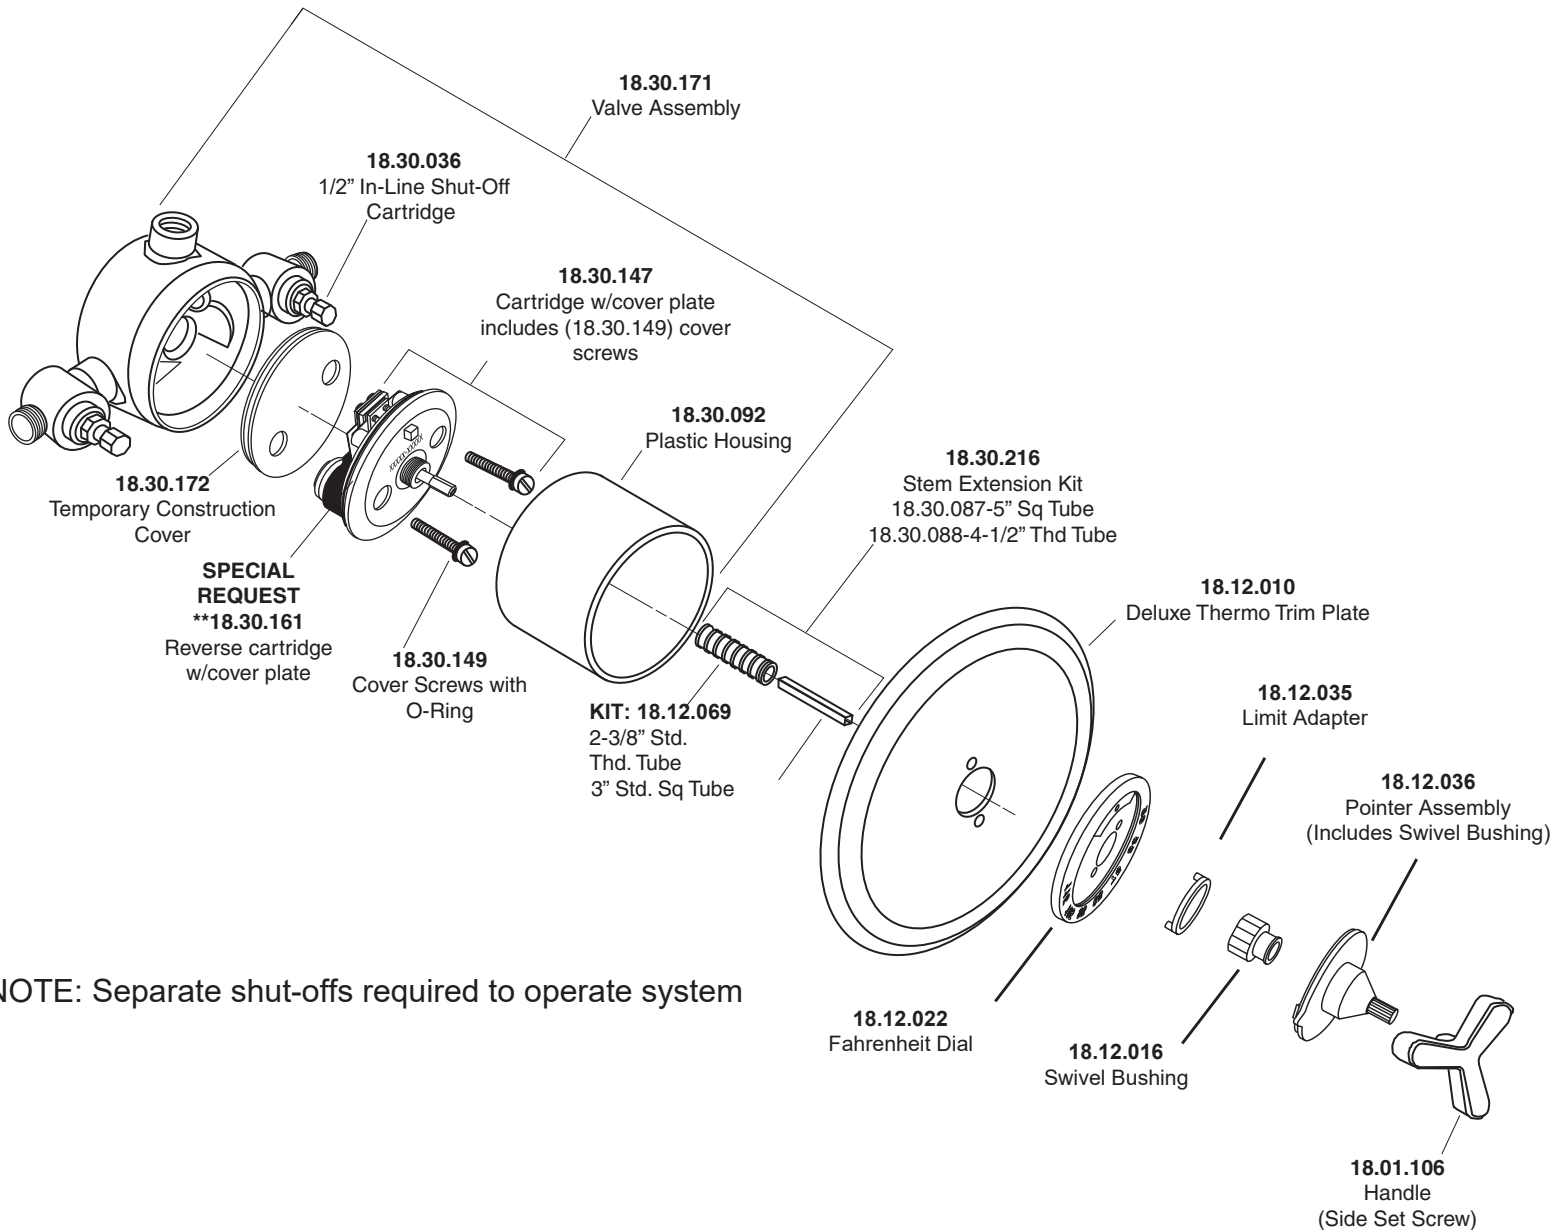

1.009497D

3/4" Thermostatic Set
with Integral Stops with
Moderne X Cross Handle

NOTE: Separate shut-offs required to operate system