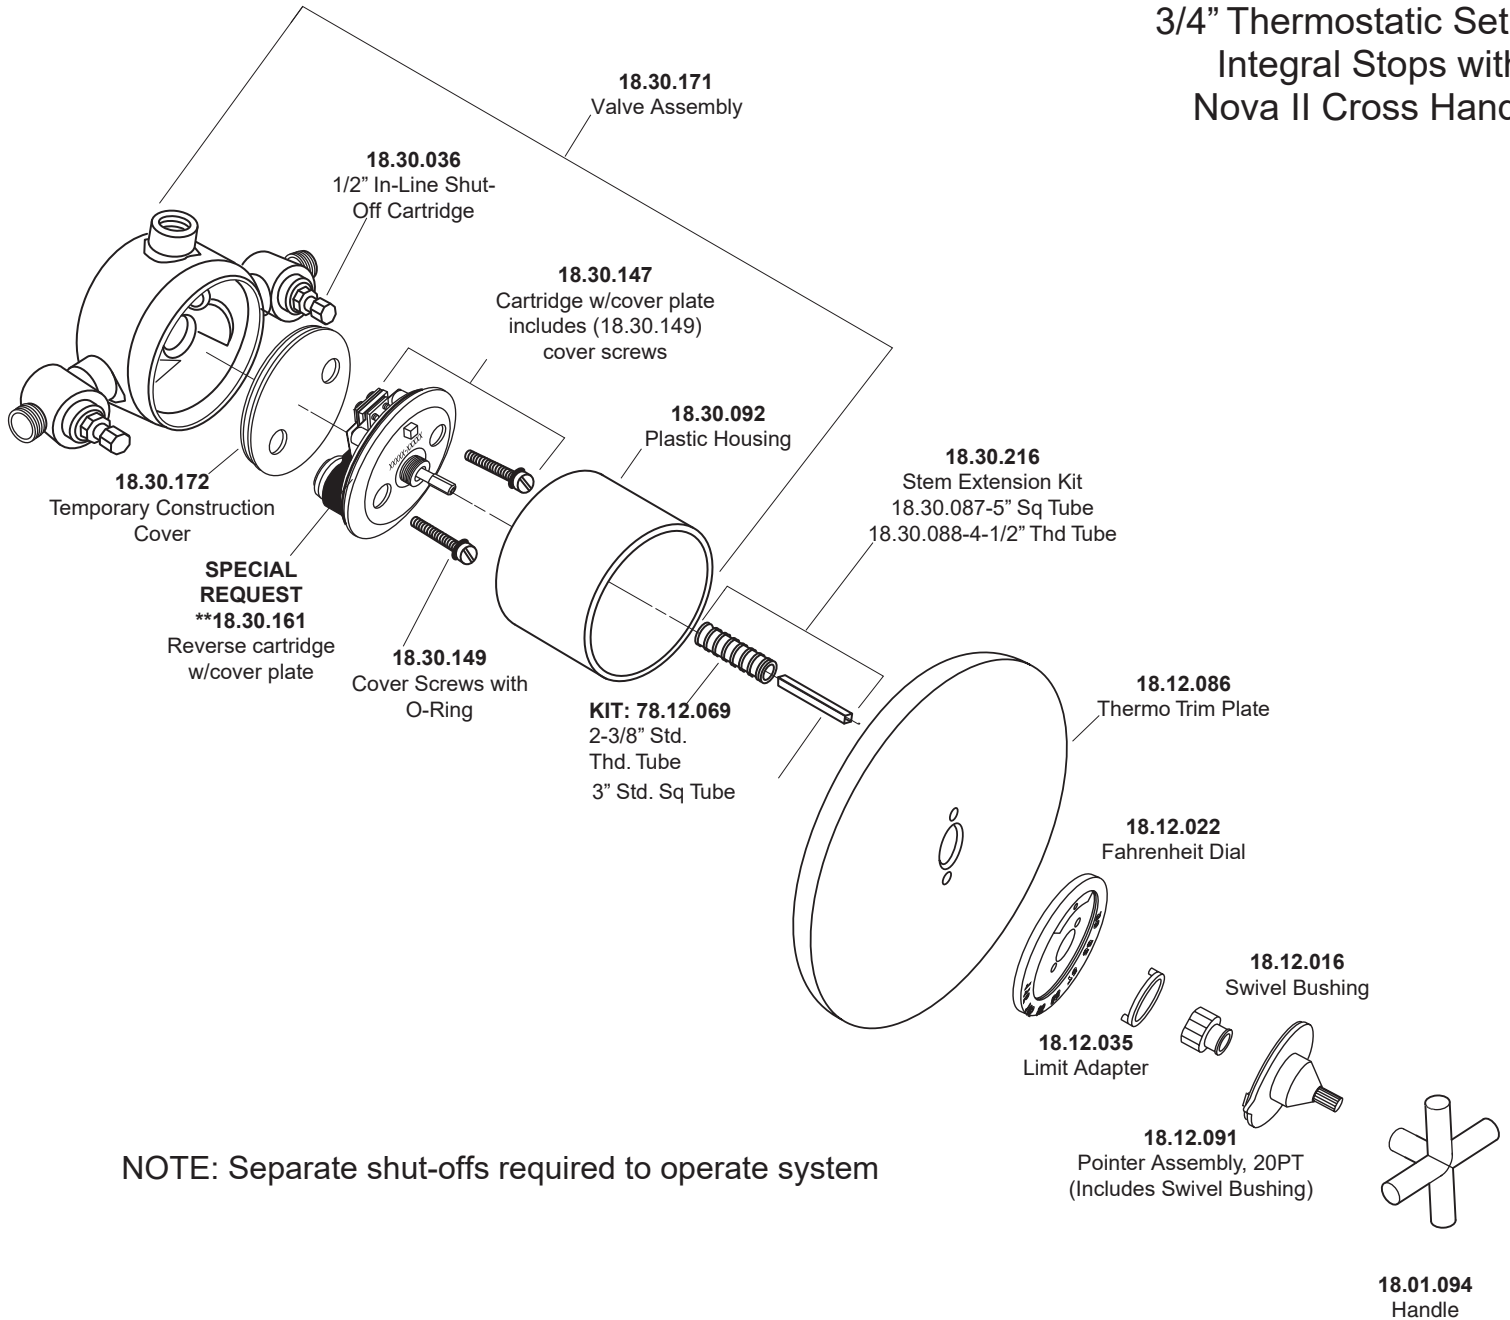

1.084897D

3/4" Thermostatic Set with
Integral Stops with
Nova II Cross Handle

NOTE: Separate shut-offs required to operate system