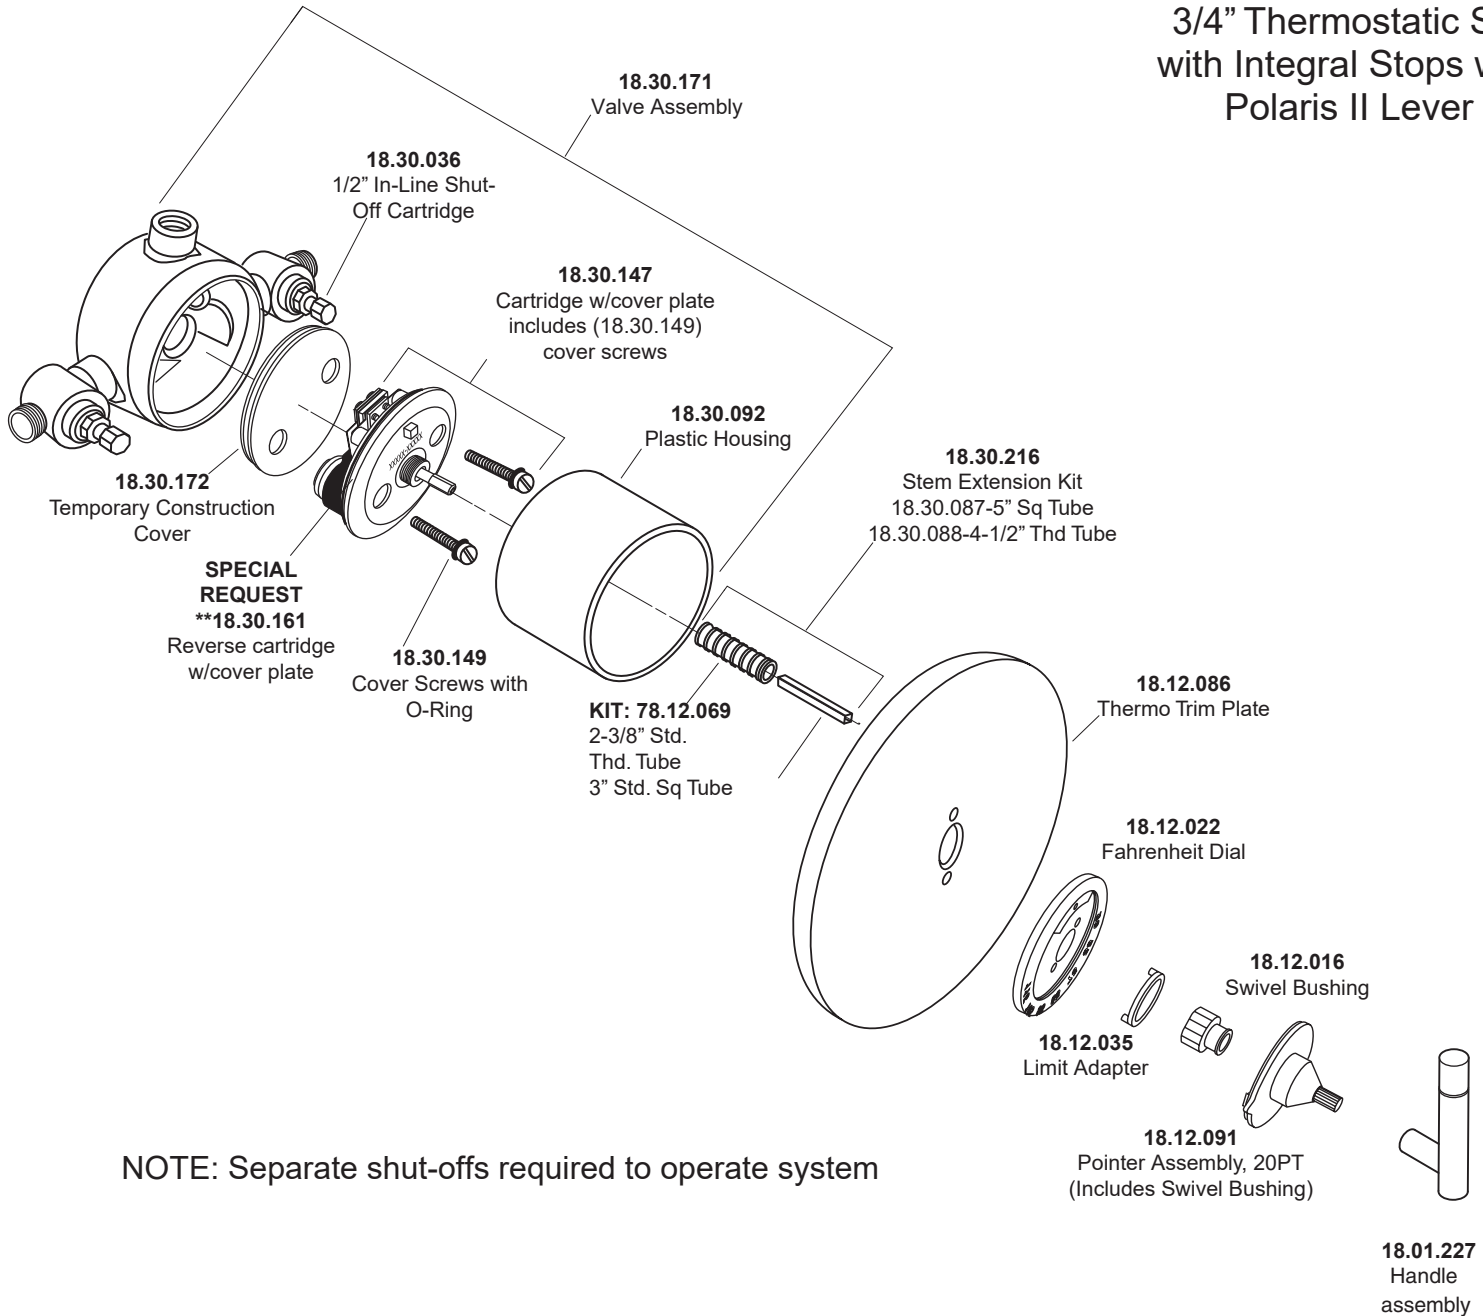

1.084997D

3/4" Thermostatic Set  
with Integral Stops with  
Polaris II Lever

NOTE: Separate shut-offs required to operate system