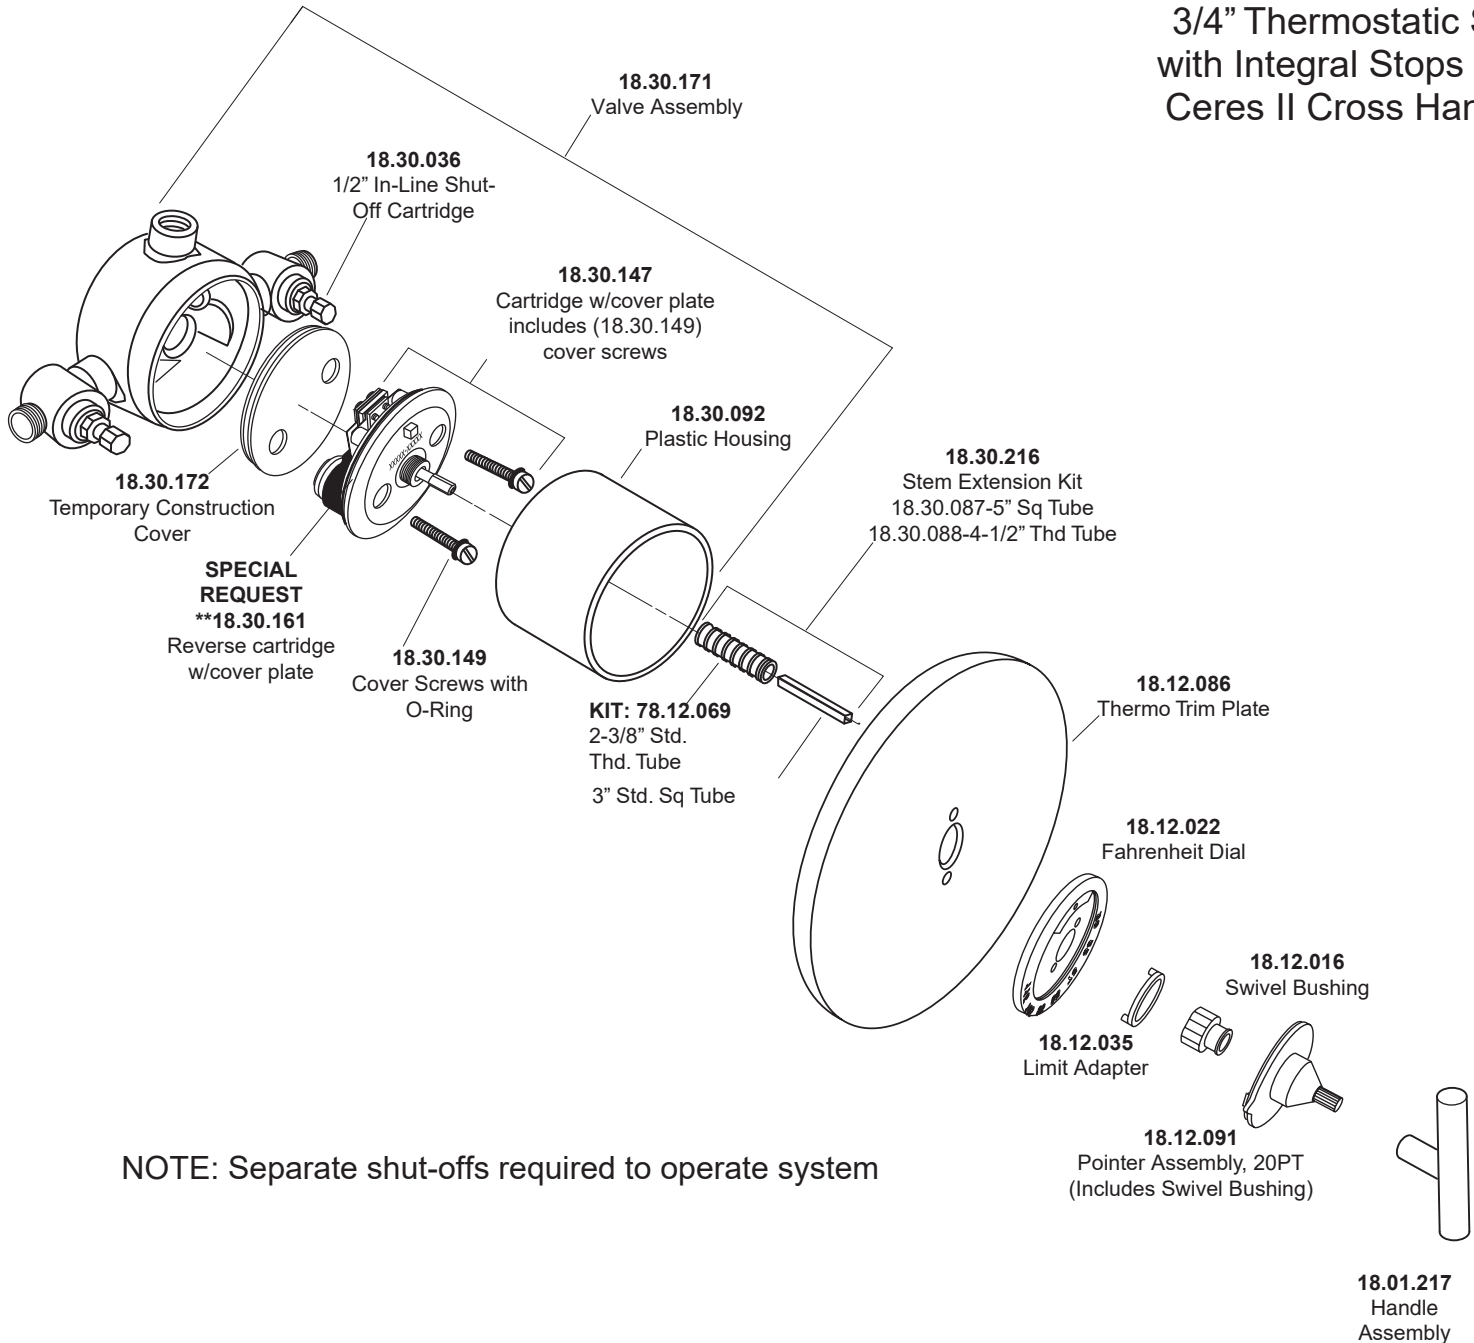

1.085097D

3/4" Thermostatic Set  
with Integral Stops with  
Ceres II Cross Handle

NOTE: Separate shut-offs required to operate system