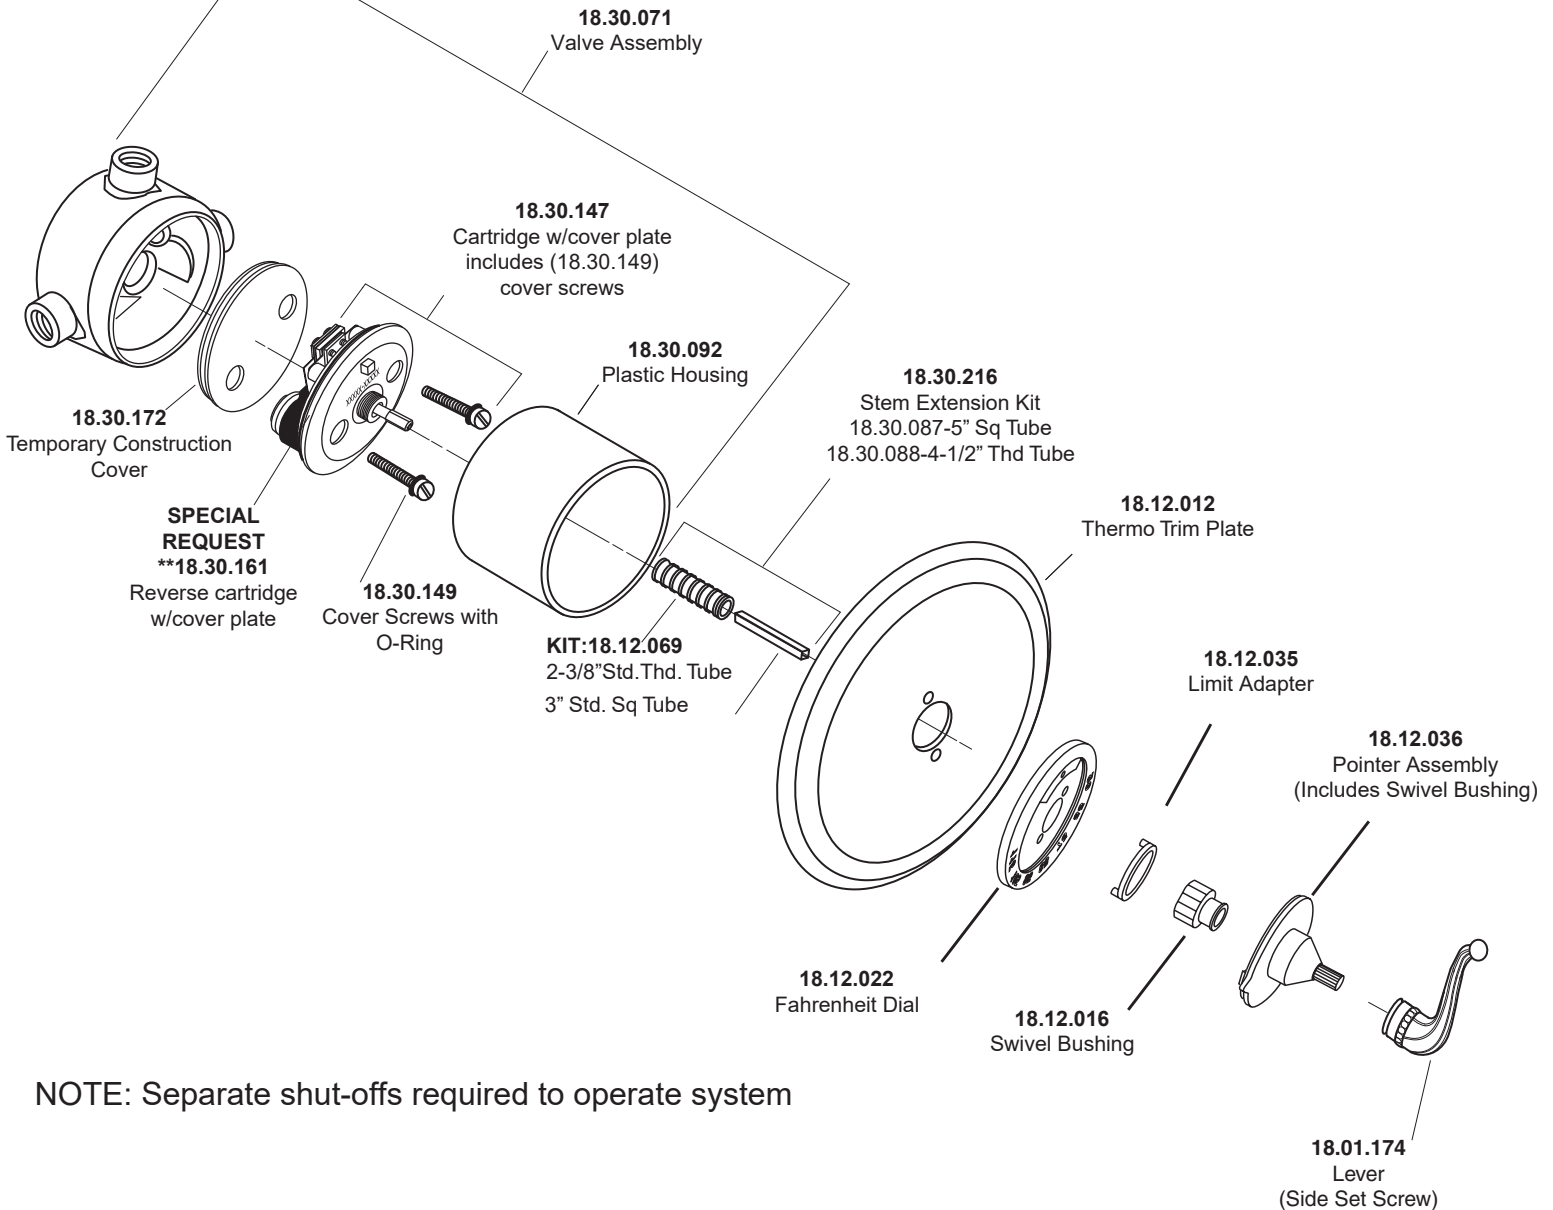

1.000297

3/4" Thermostatic Set
without Integral Stops with
Jefferson Elite II Lever

NOTE: Separate shut-offs required to operate system