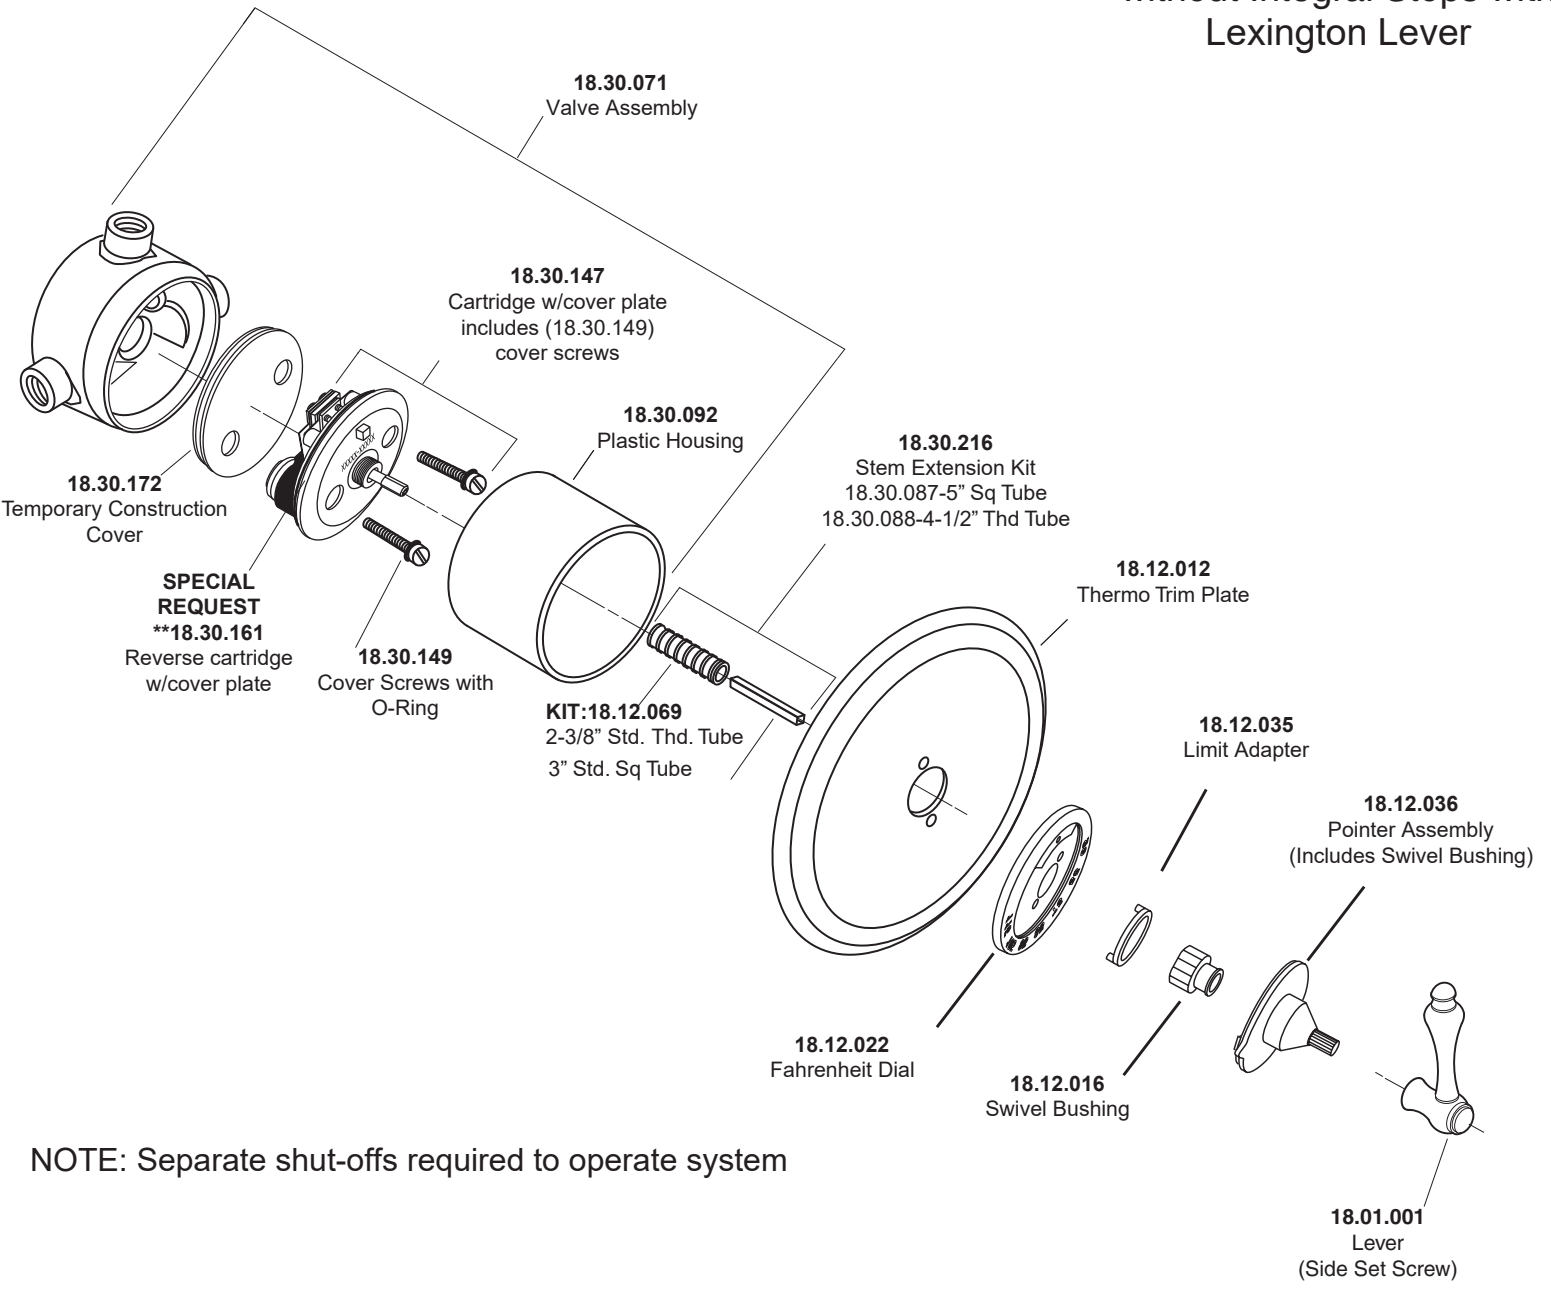

1.000397

3/4" Thermostatic Set
without Integral Stops with
Lexington Lever

NOTE: Separate shut-offs required to operate system