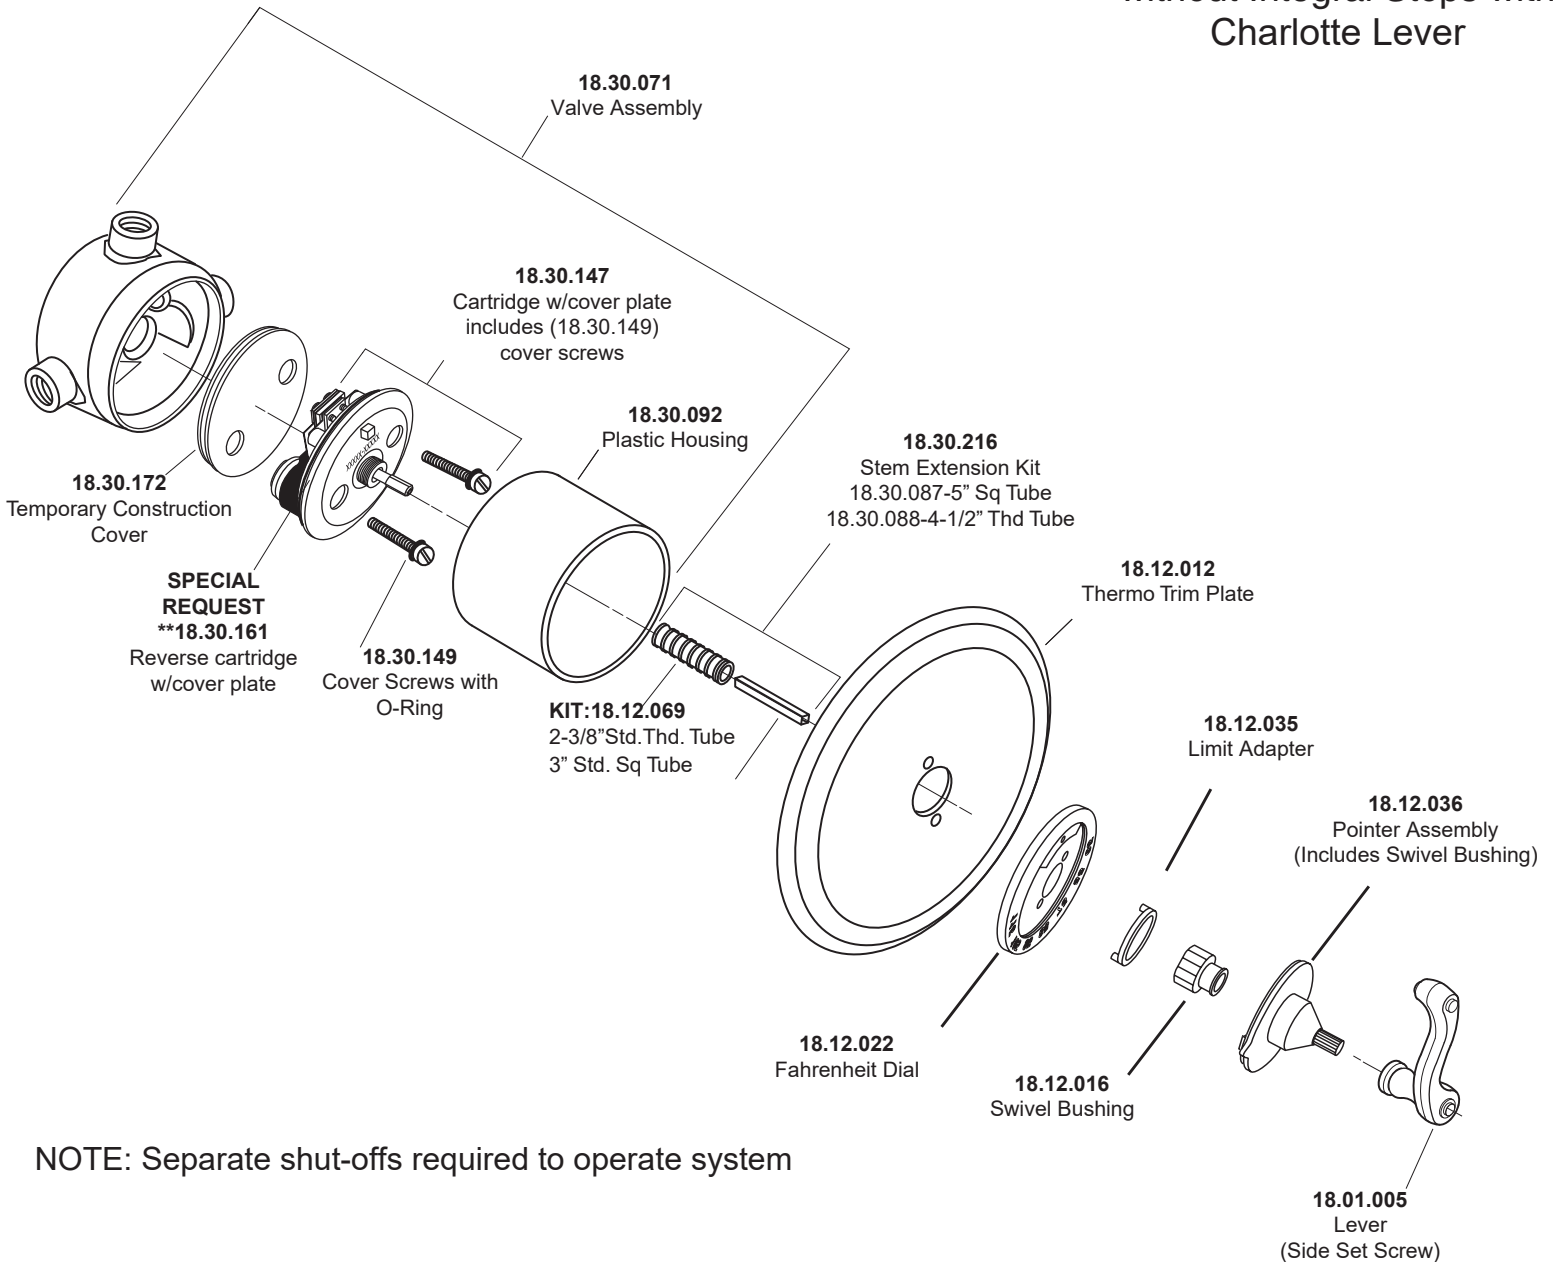

1.000497

3/4" Thermostatic Set  
without Integral Stops with  
Charlotte Lever

NOTE: Separate shut-offs required to operate system