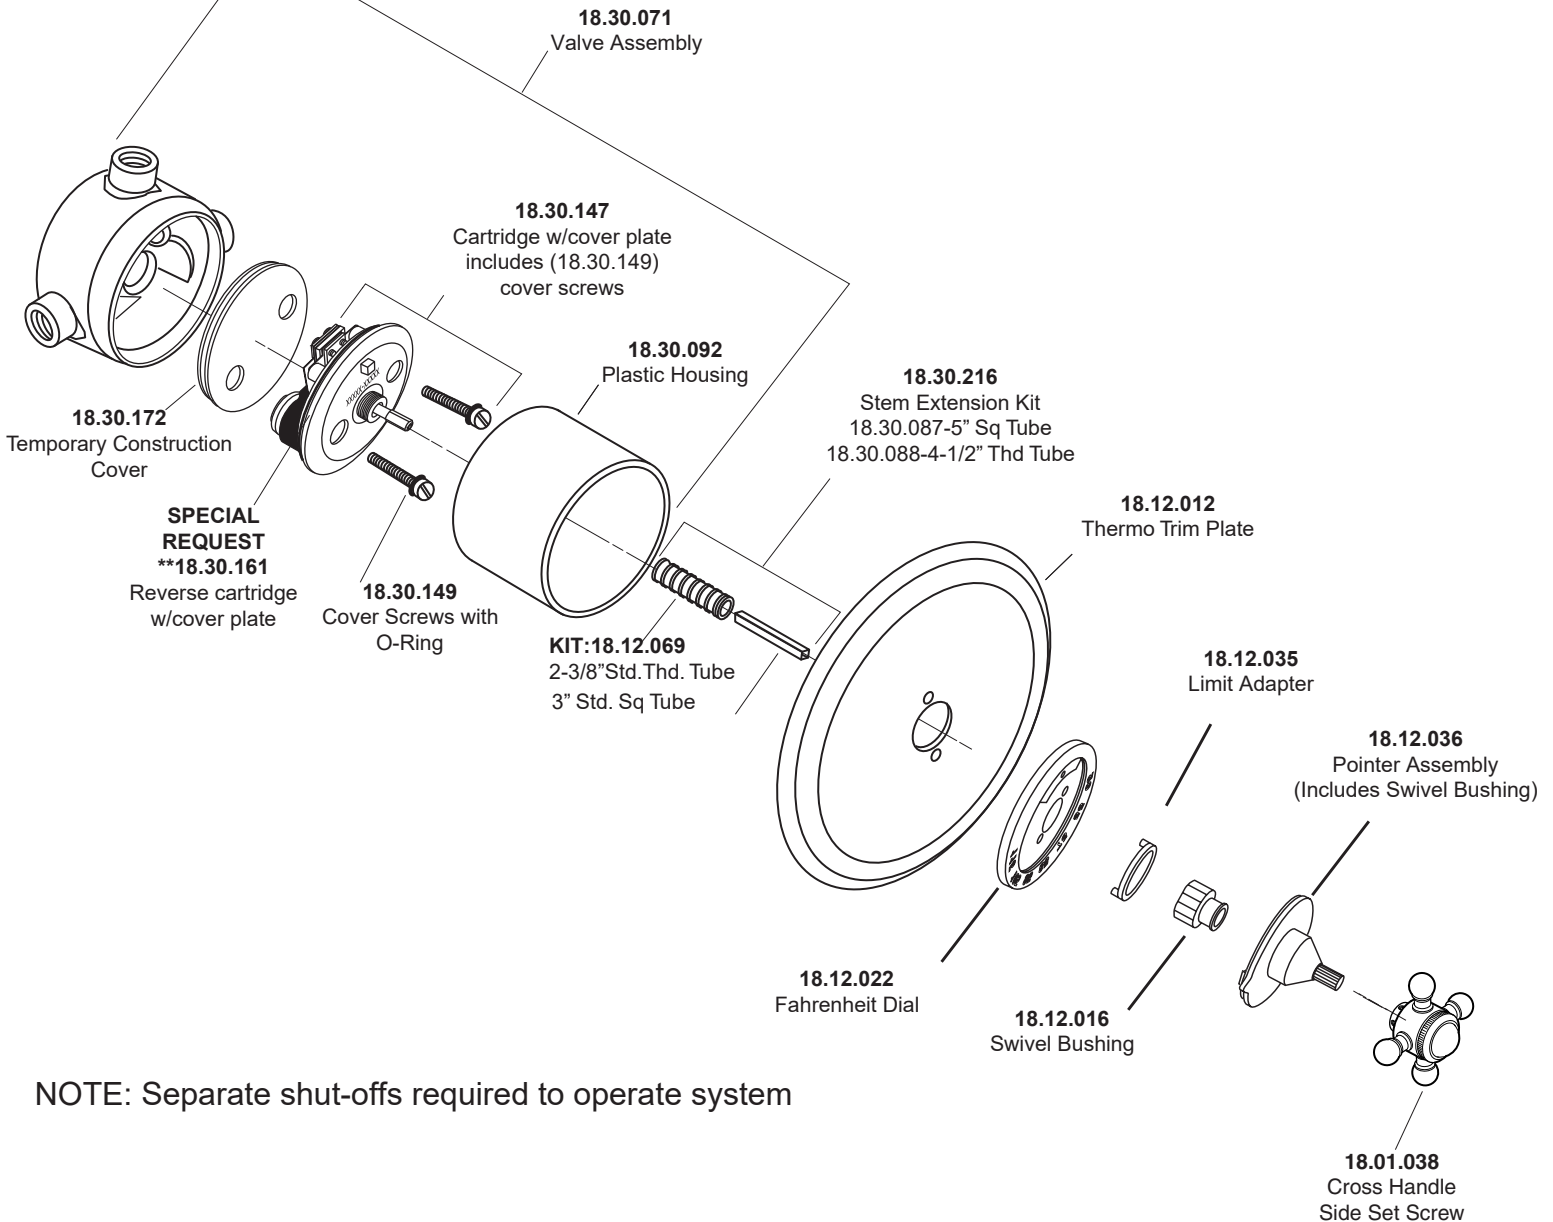

1.000697

3/4" Thermostatic Set
without Integral Stops with
Portsmouth Cross Handle

NOTE: Separate shut-offs required to operate system