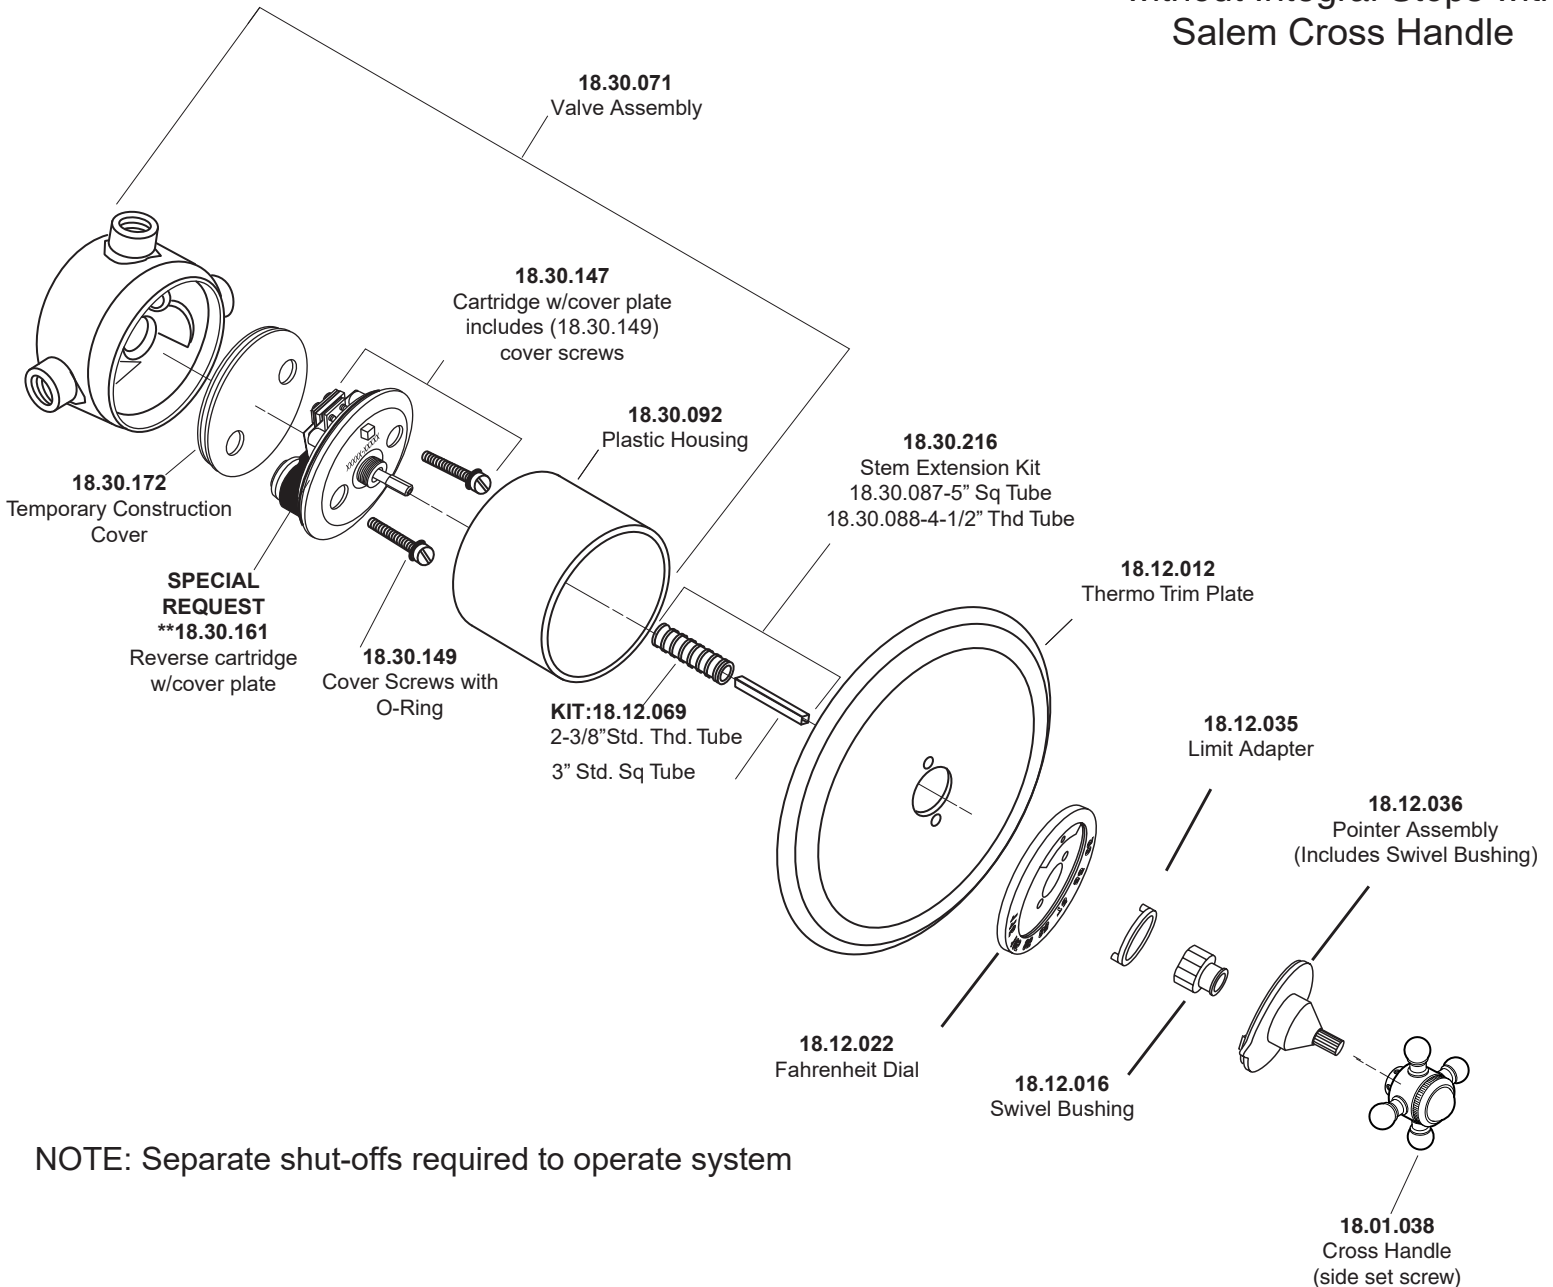

1.000997

3/4" Thermostatic Set  
without Integral Stops with  
Salem Cross Handle

NOTE: Separate shut-offs required to operate system