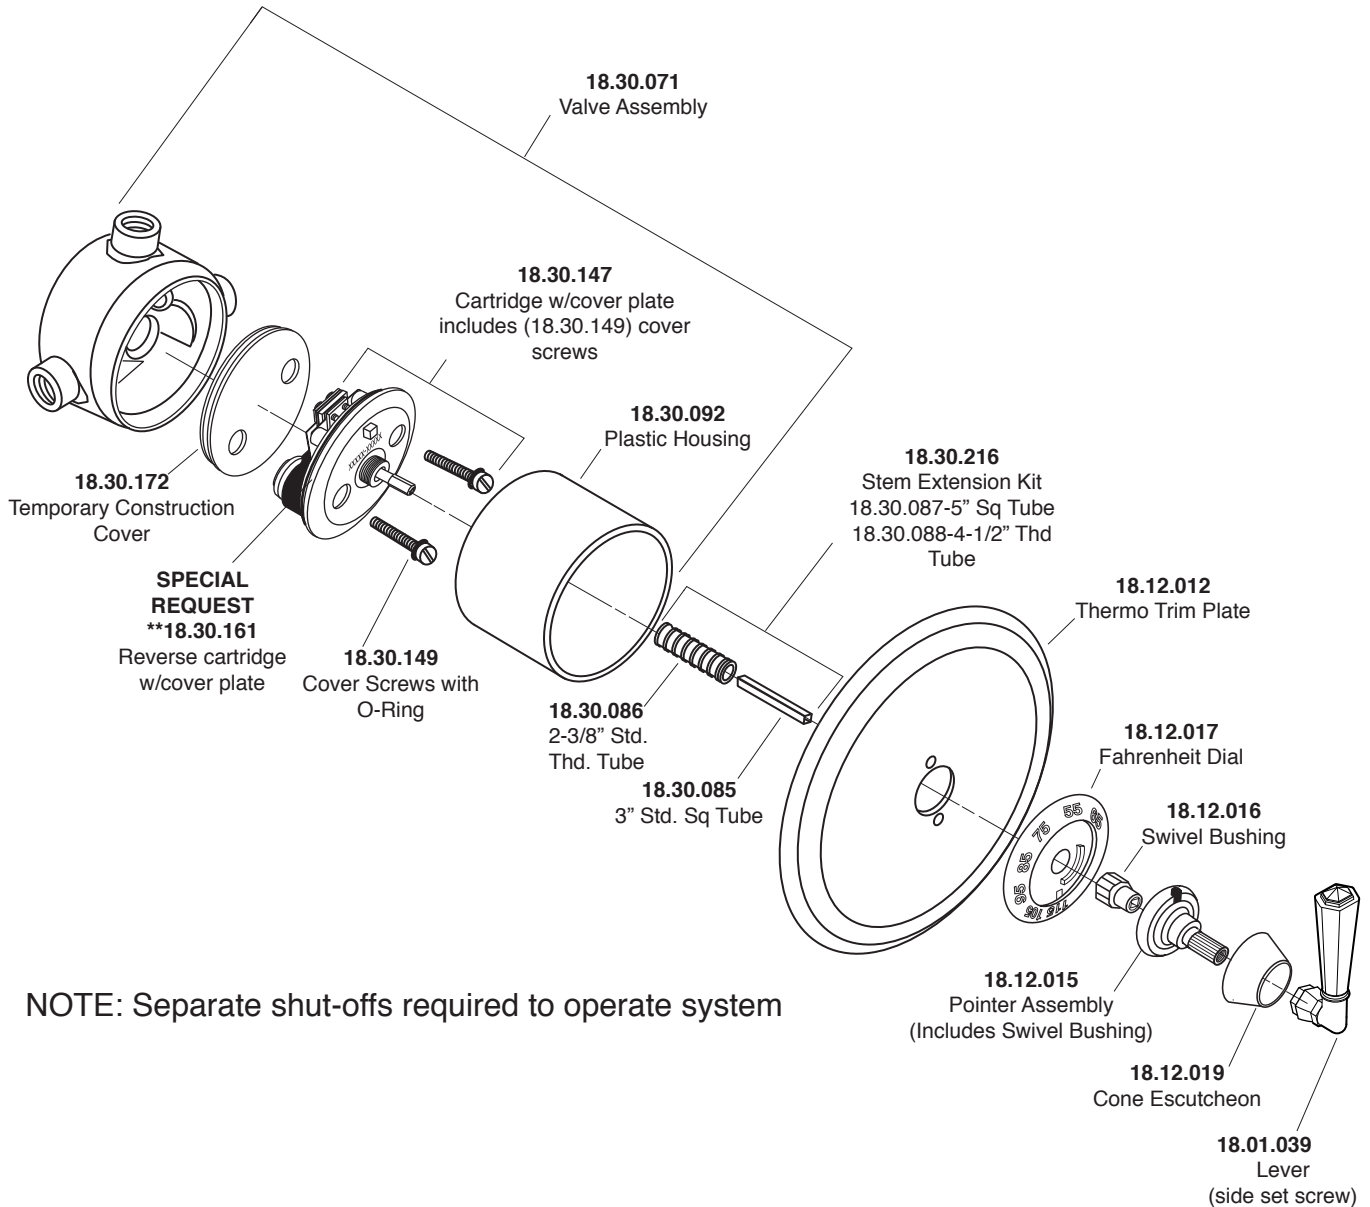

Windham  
3/4" Thermostatic  
without Integral Stops

1.001097

NOTE: Separate shut-offs required to operate system