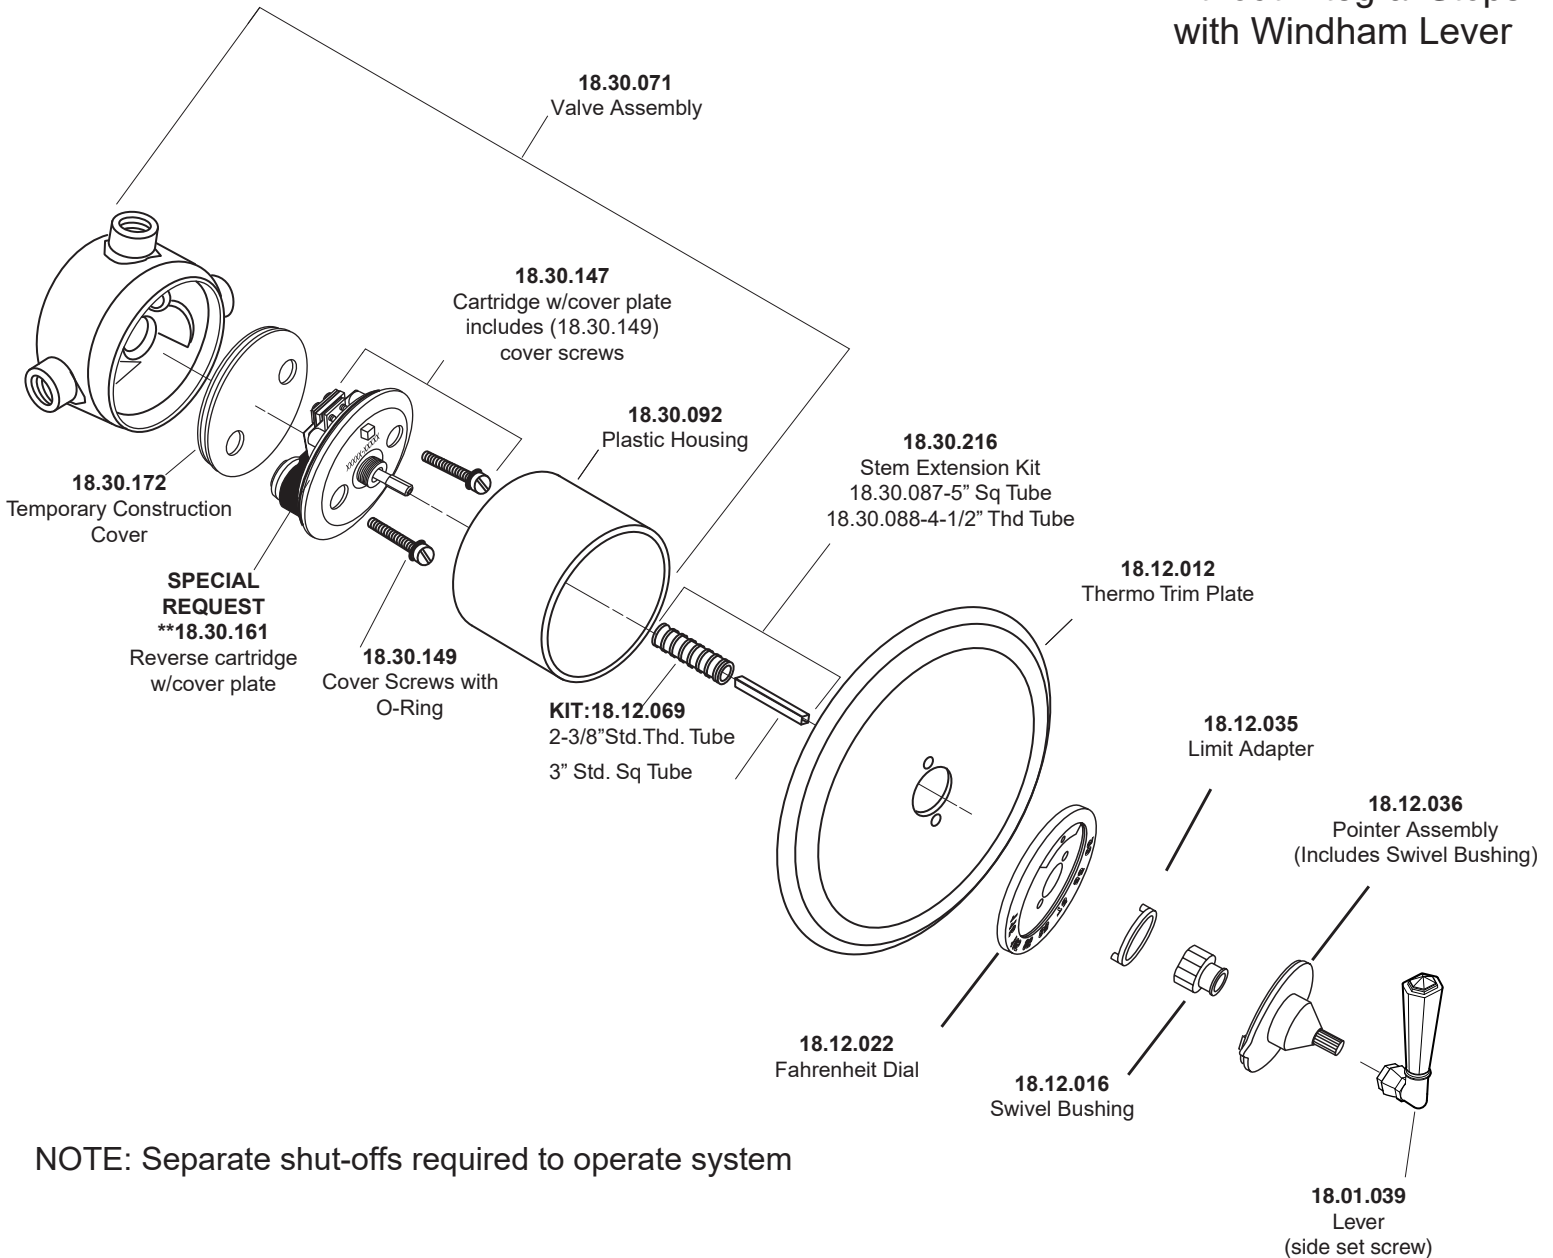

1.001097

3/4" Thermostatic Set
without Integral Stops
with Windham Lever

NOTE: Separate shut-offs required to operate system