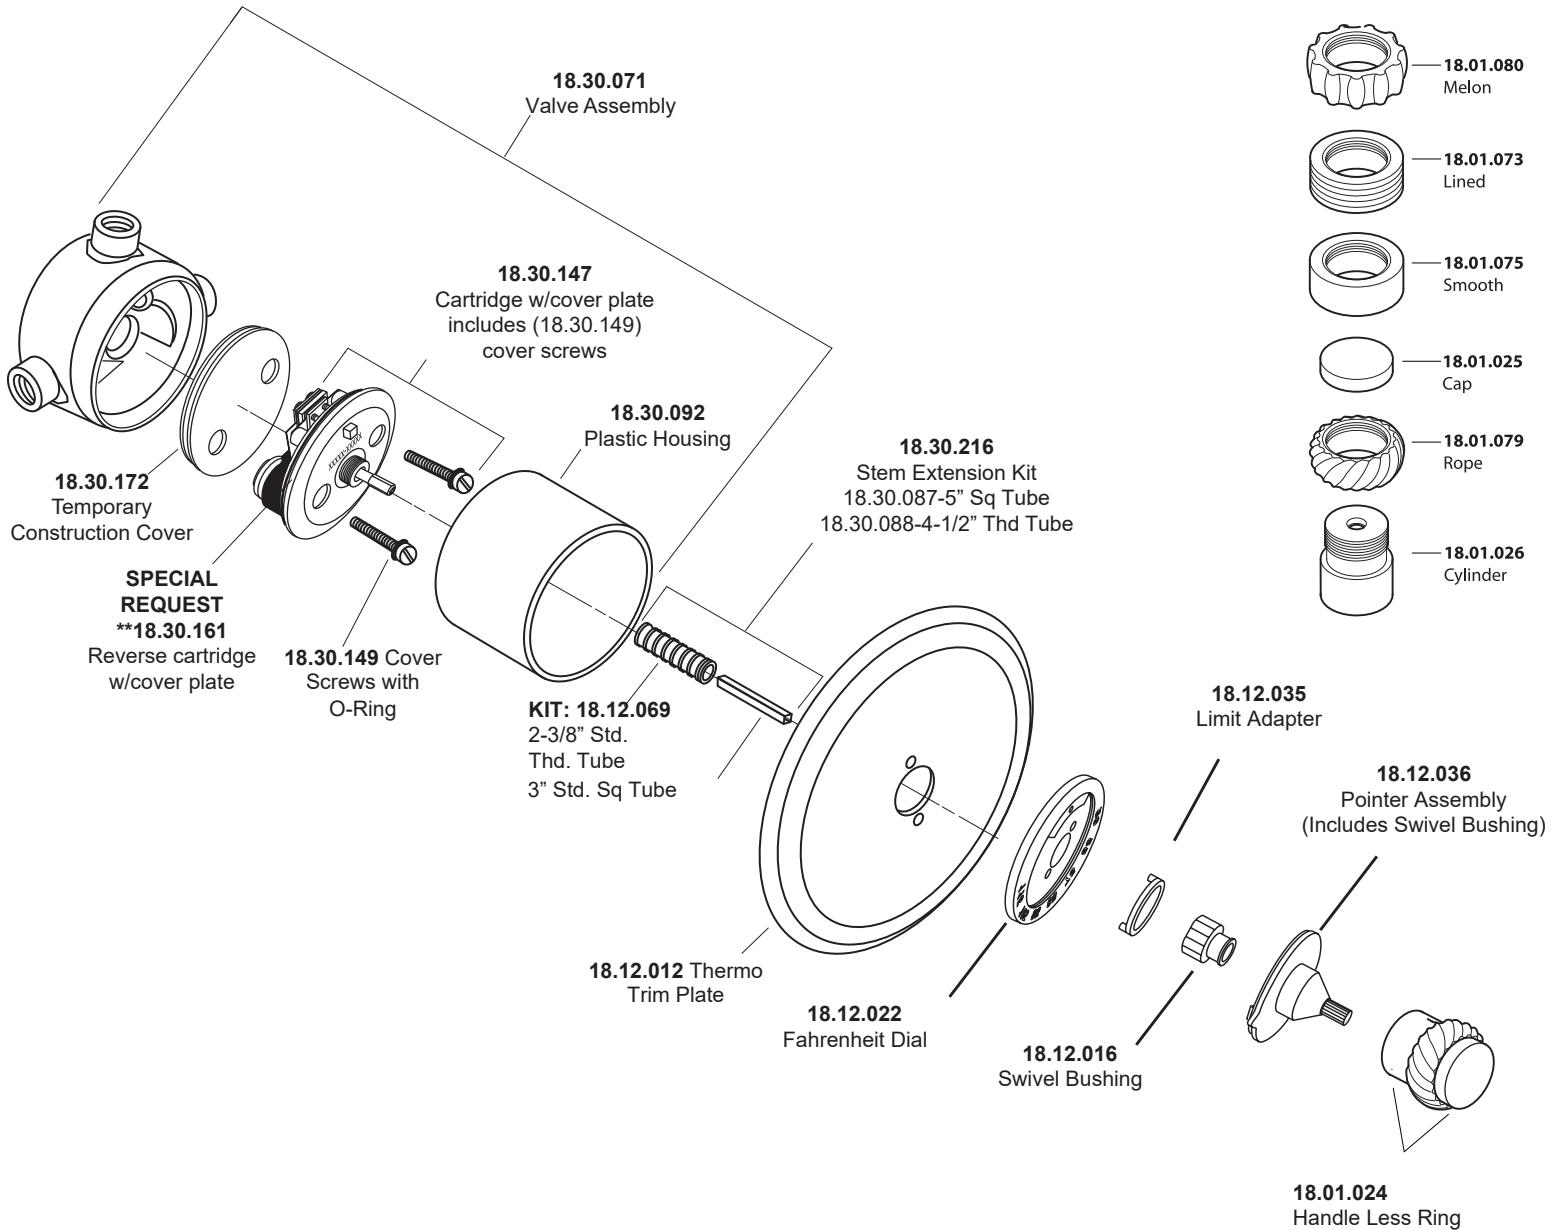

PARTS LIST

1.001297 3/4" Thermostatic Set without Integral Stops with Seville Handle

NOTE: Separate shut-offs required to operate system