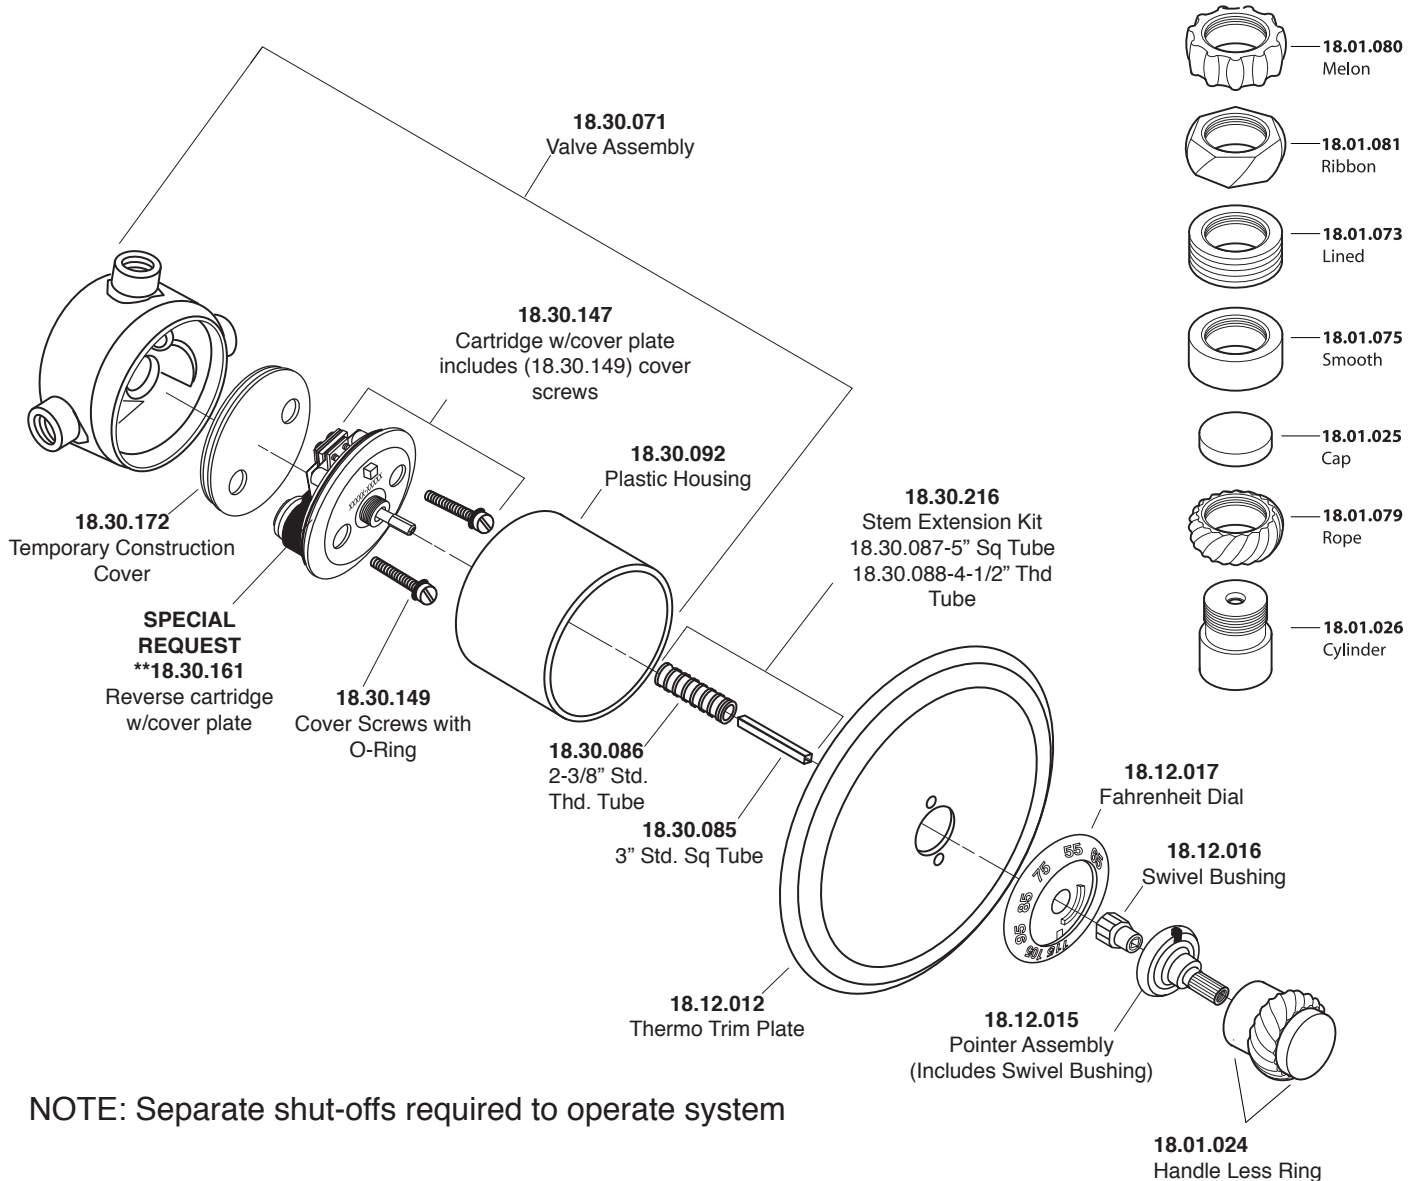

Seville  
3/4" Thermostatic  
without Integral Stops

1.001297

NOTE: Separate shut-offs required to operate system