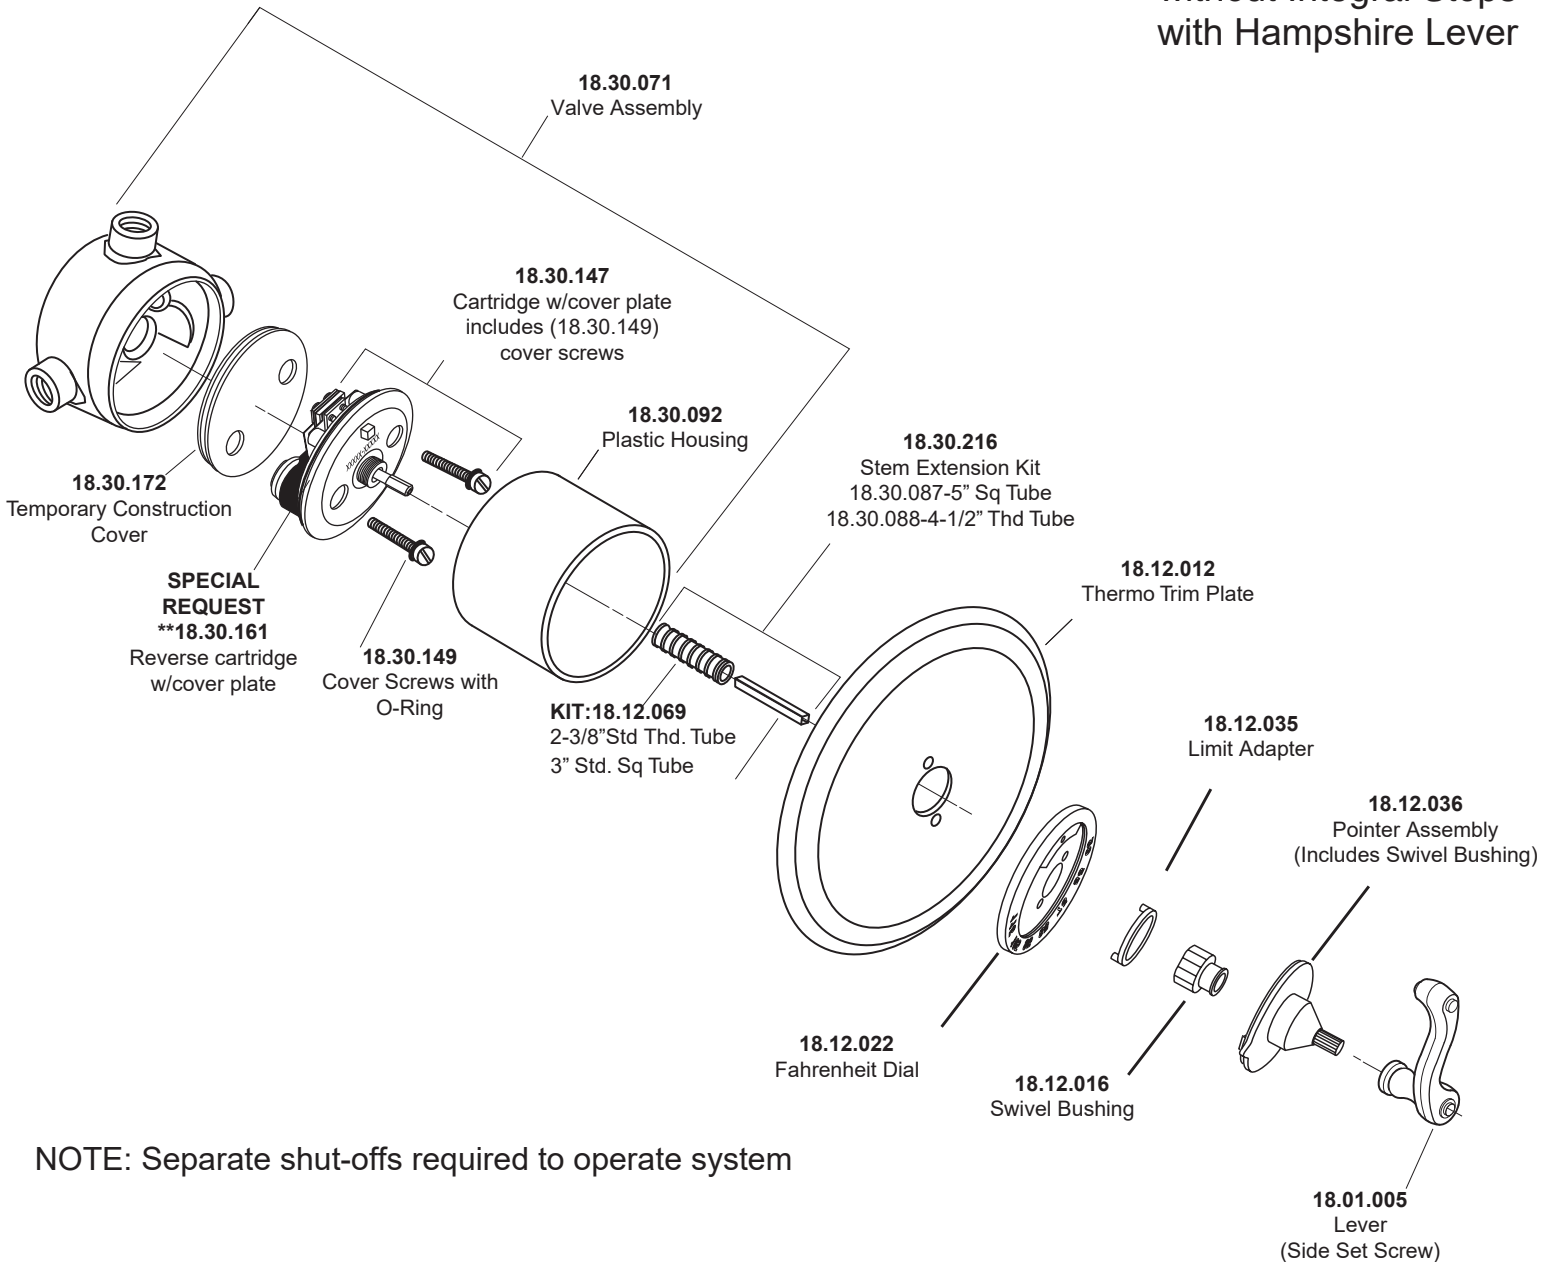

1.001397

3/4" Thermostatic Set  
without Integral Stops  
with Hampshire Lever

NOTE: Separate shut-offs required to operate system