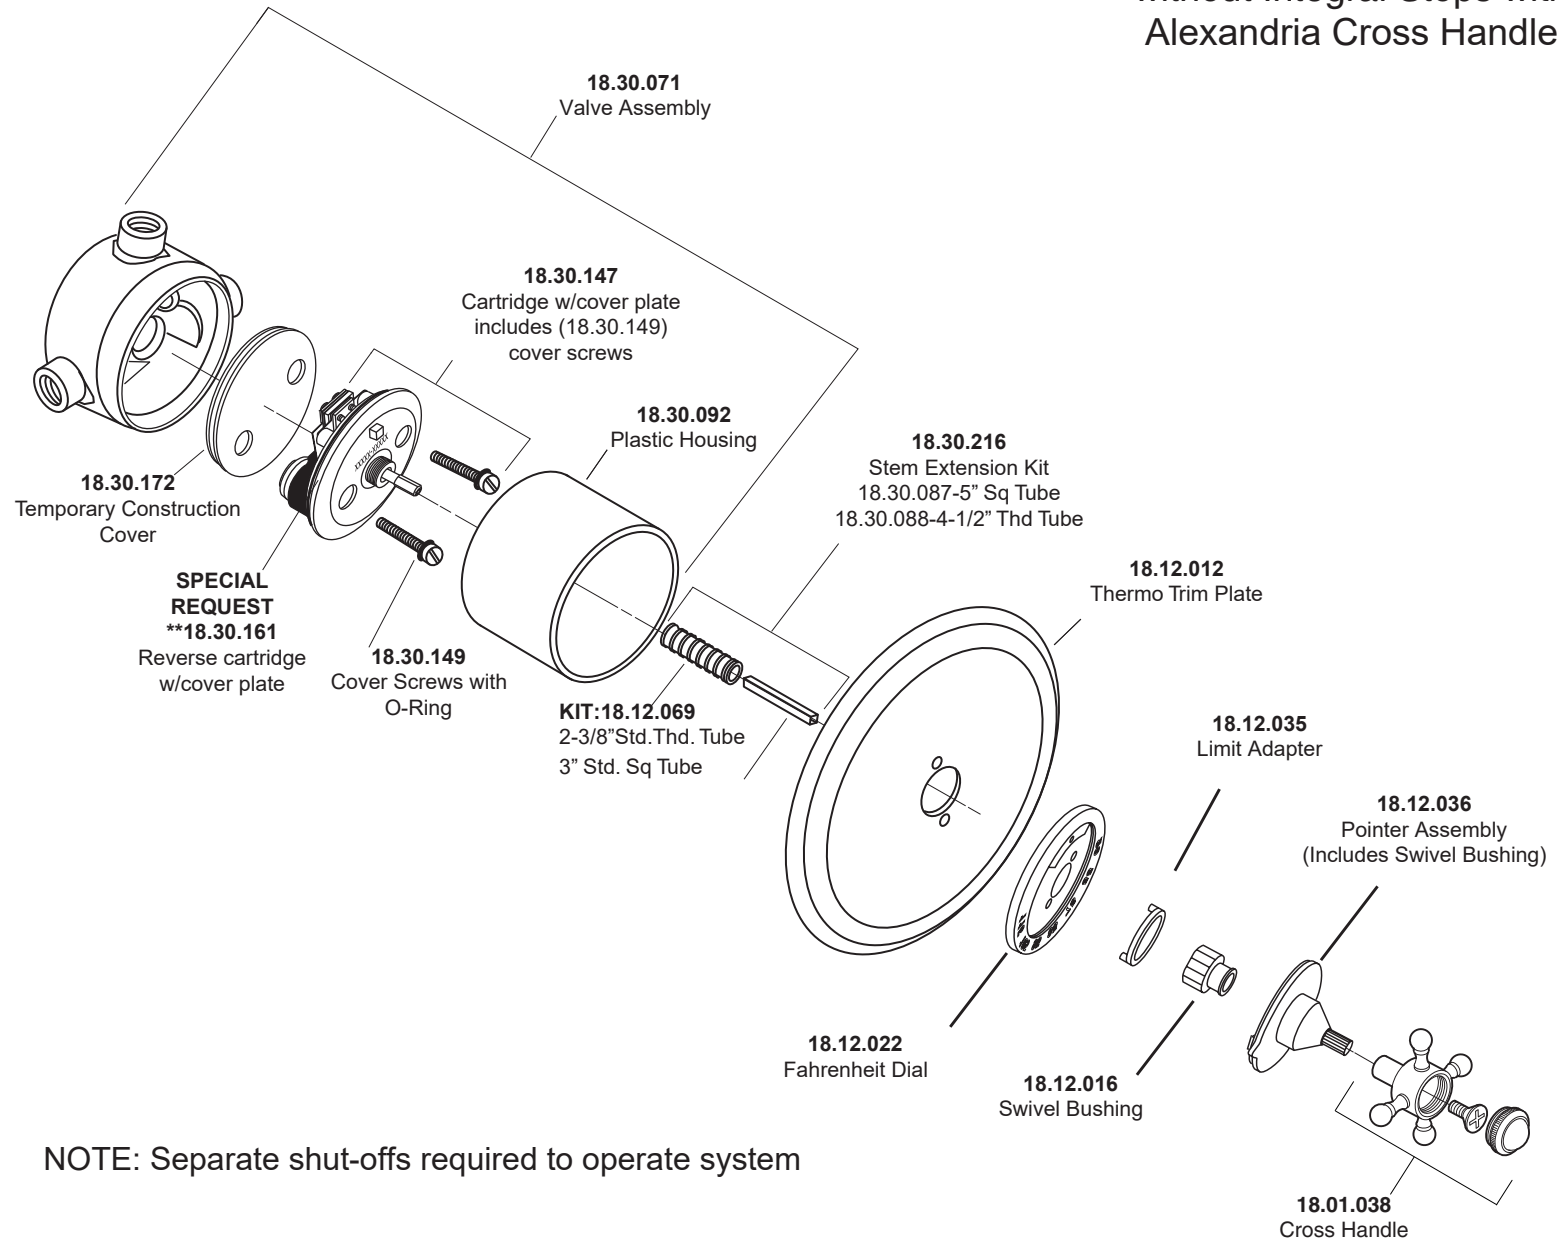

1.001497

3/4" Thermostatic Set
without Integral Stops with
Alexandria Cross Handle

NOTE: Separate shut-offs required to operate system