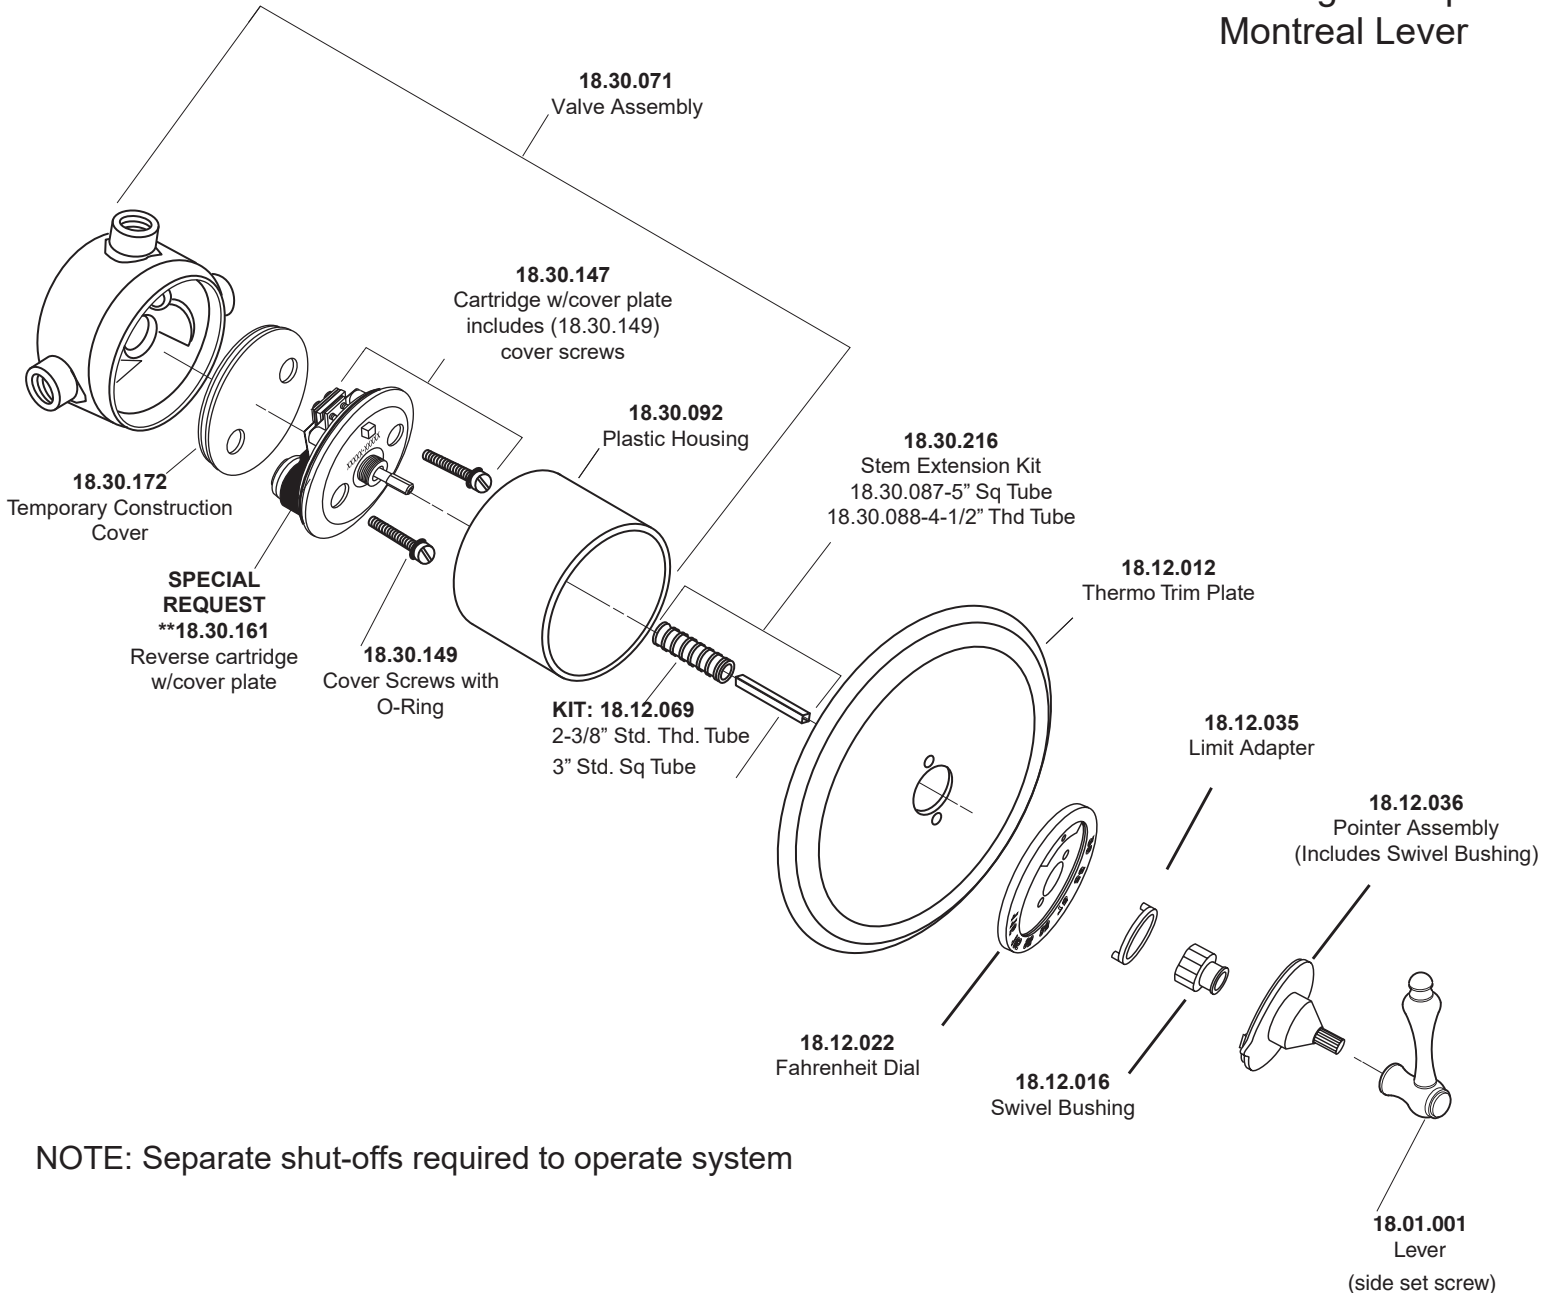

1.001797

3/4" Thermostatic Set
without Integral Stops with
Montreal Lever

NOTE: Separate shut-offs required to operate system