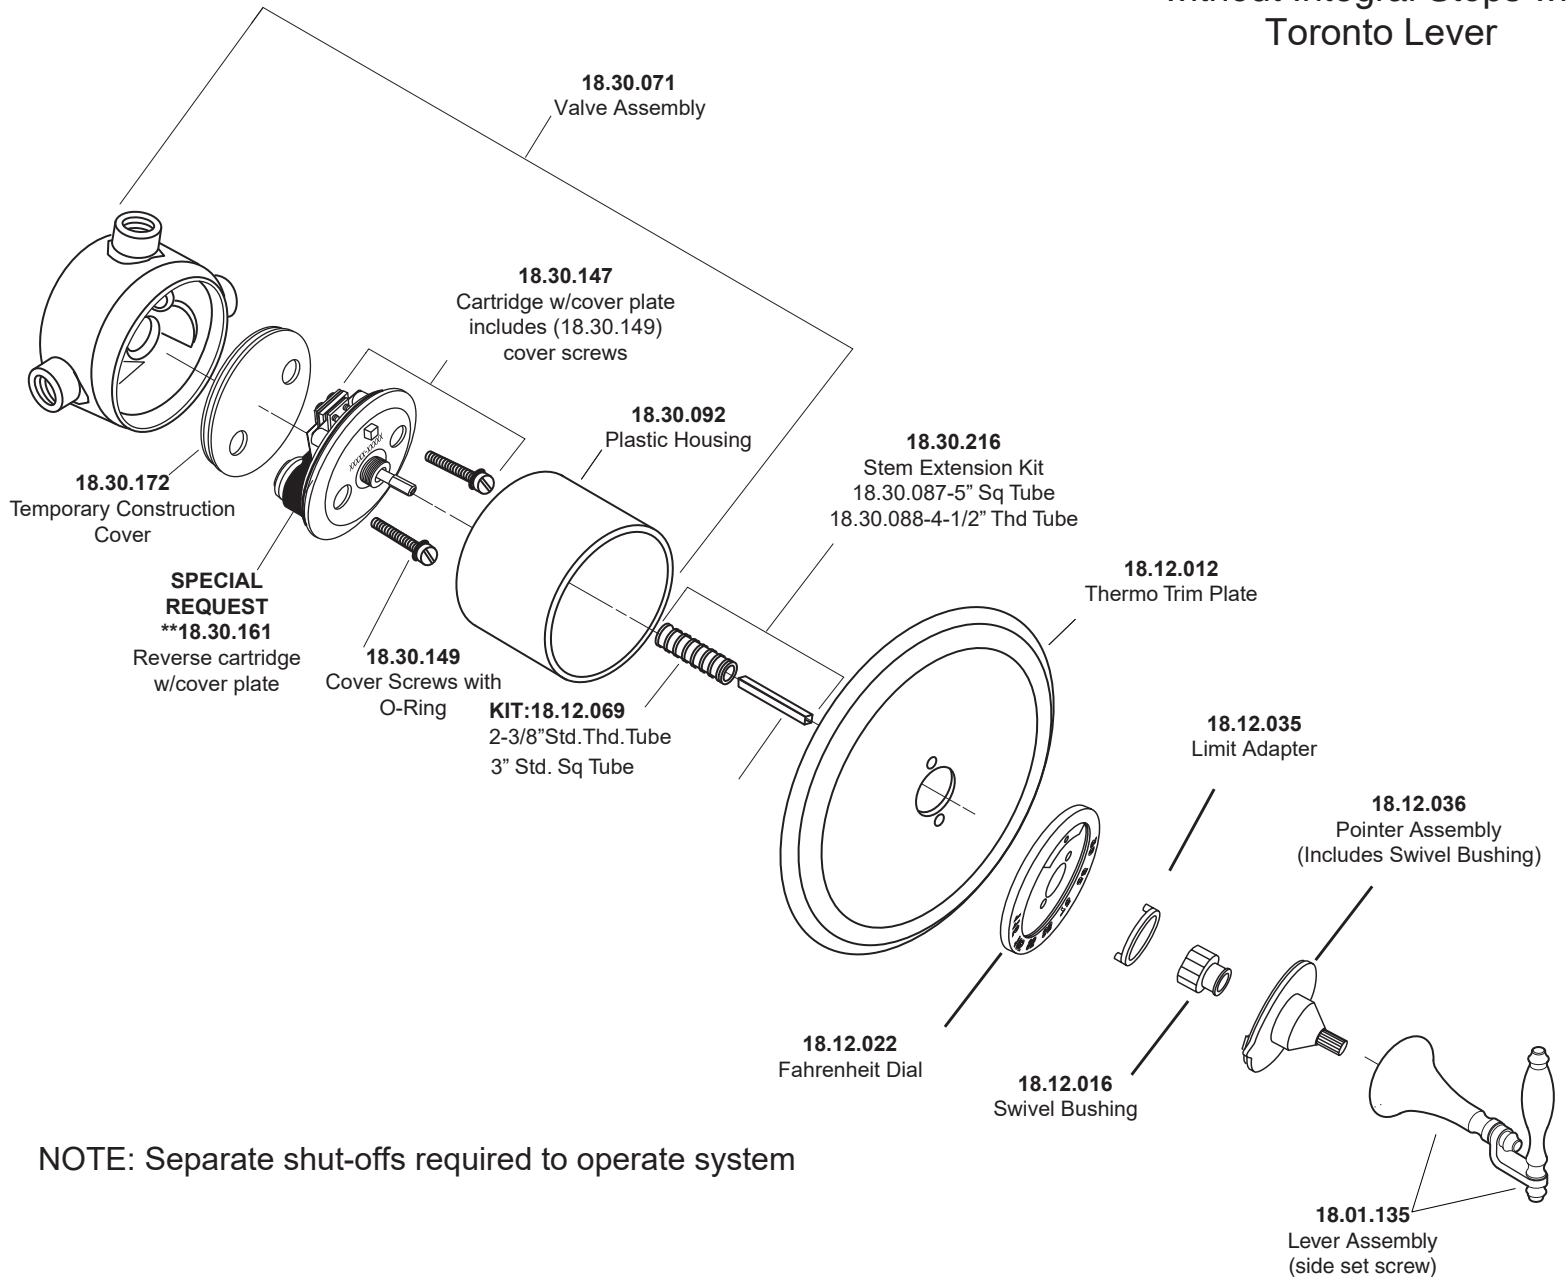

1.002097

3/4" Thermostatic Set
without Integral Stops with
Toronto Lever

NOTE: Separate shut-offs required to operate system