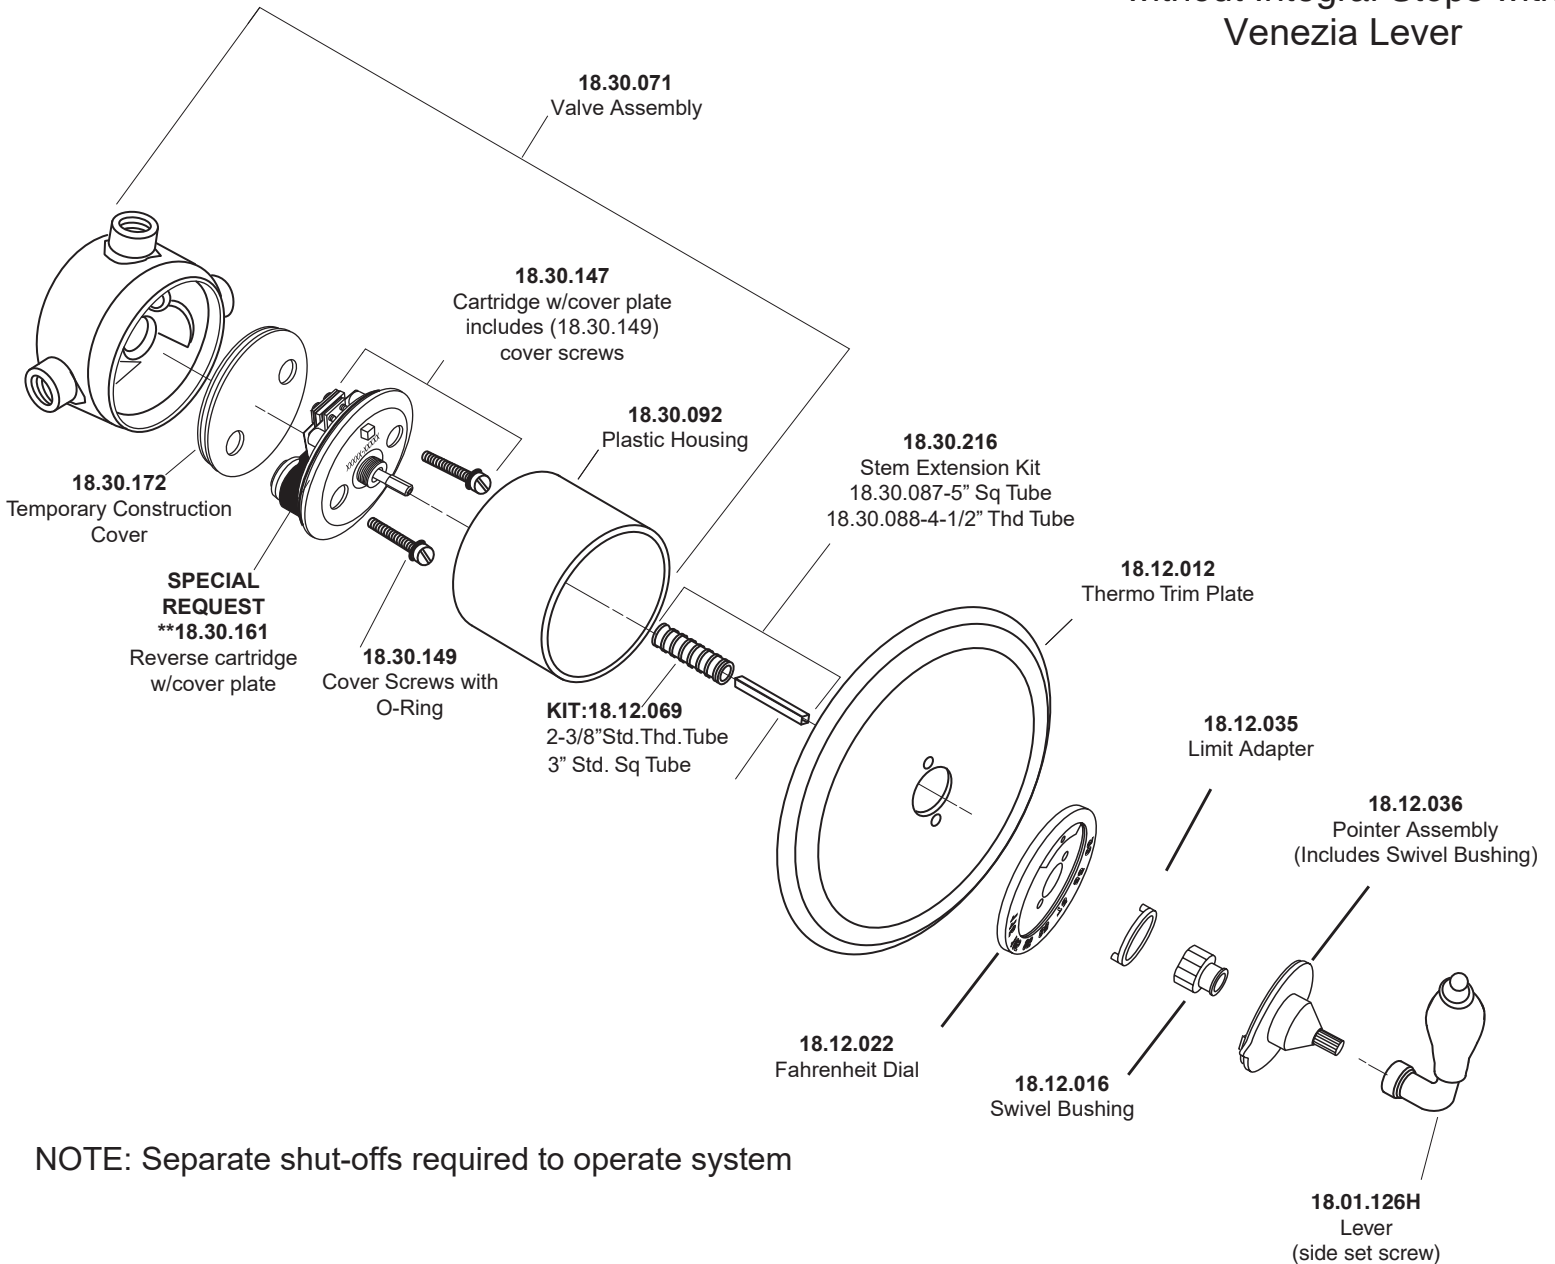

1.002597

3/4" Thermostatic Set
without Integral Stops with
Venezia Lever

NOTE: Separate shut-offs required to operate system