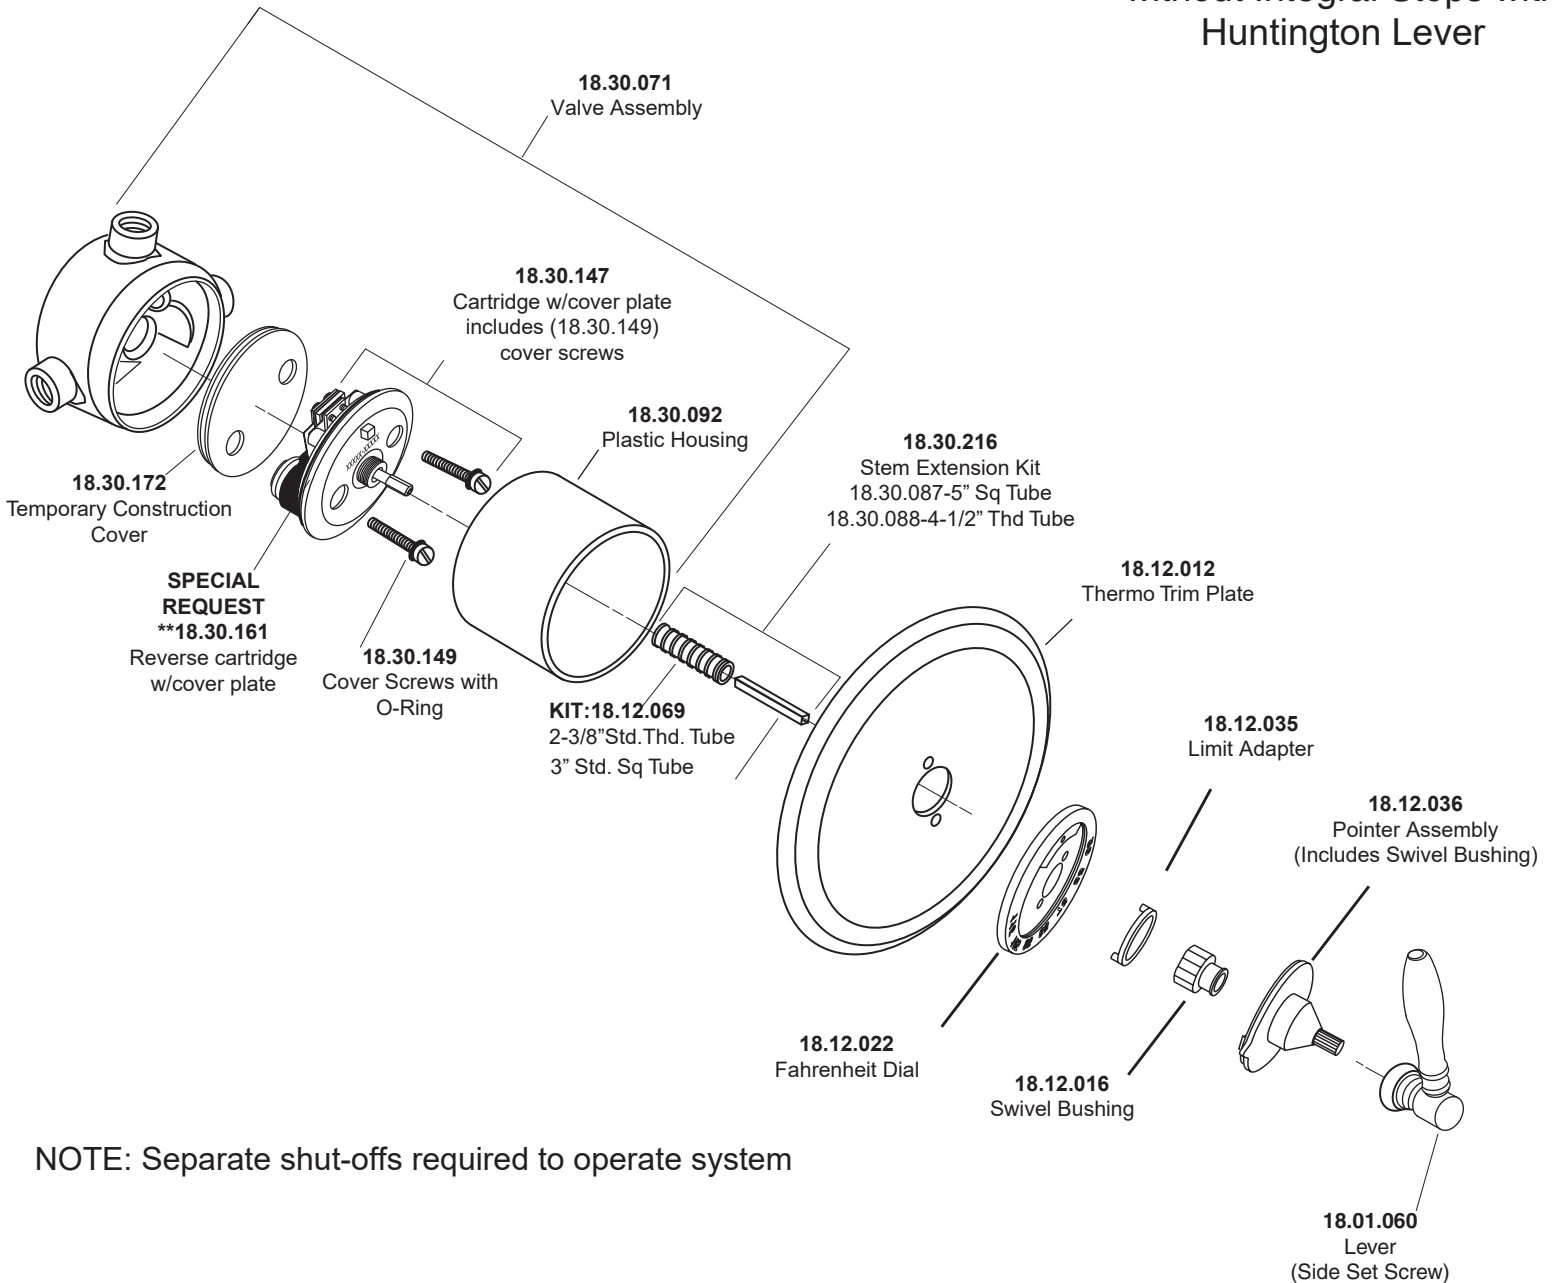

1.002797

3/4" Thermostatic Set
without Integral Stops with
Huntington Lever

NOTE: Separate shut-offs required to operate system