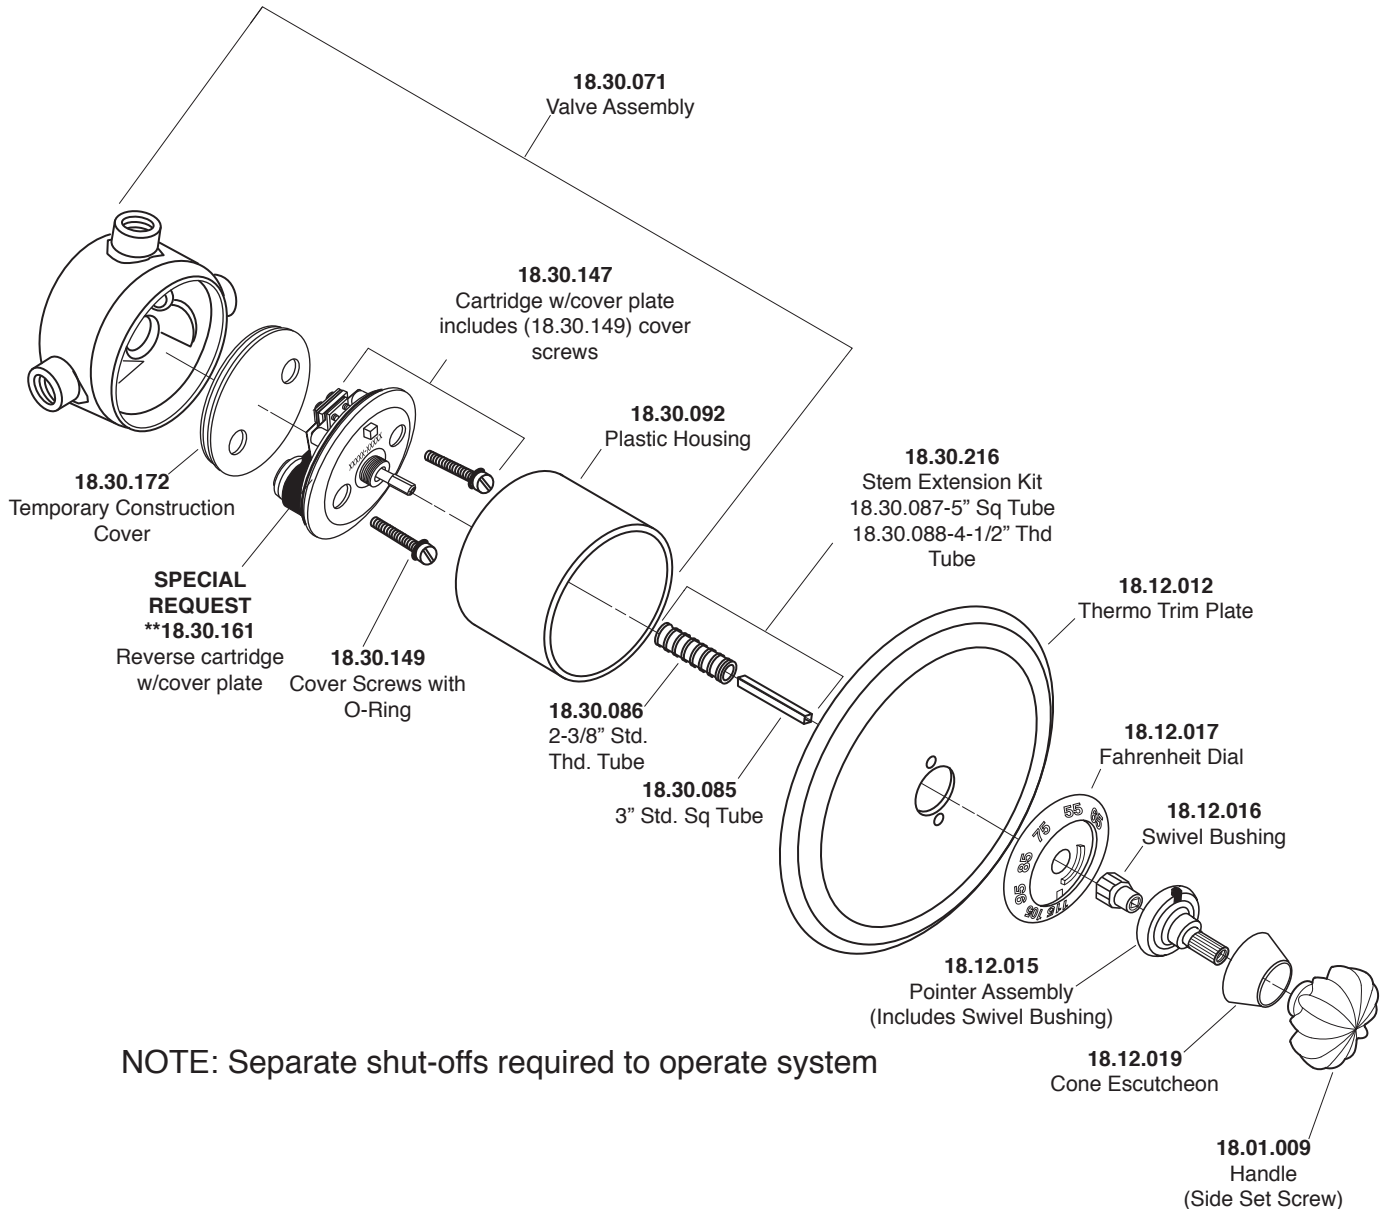

Madison Elite  
3/4" Thermostatic  
without Integral Stops

1.004097

NOTE: Separate shut-offs required to operate system