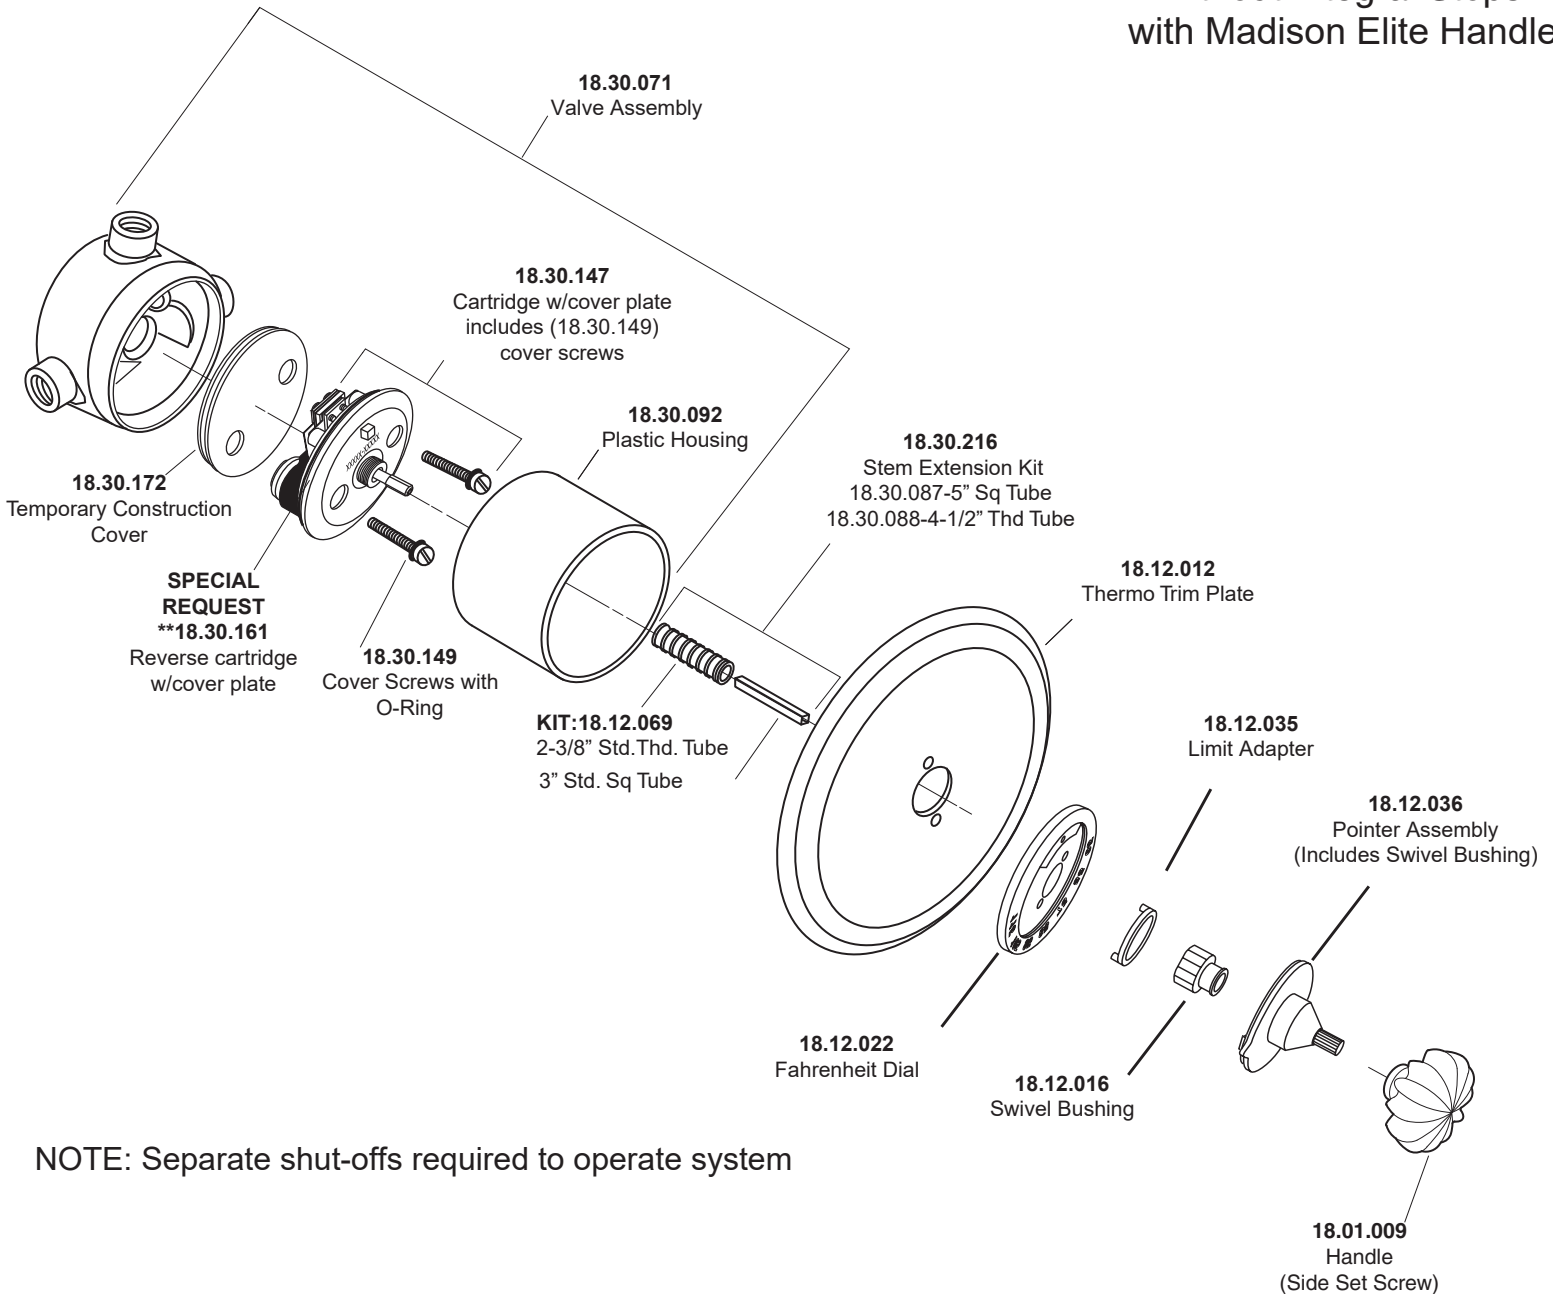

1.004097

3/4" Thermostatic Set  
without Integral Stops  
with Madison Elite Handle

NOTE: Separate shut-offs required to operate system