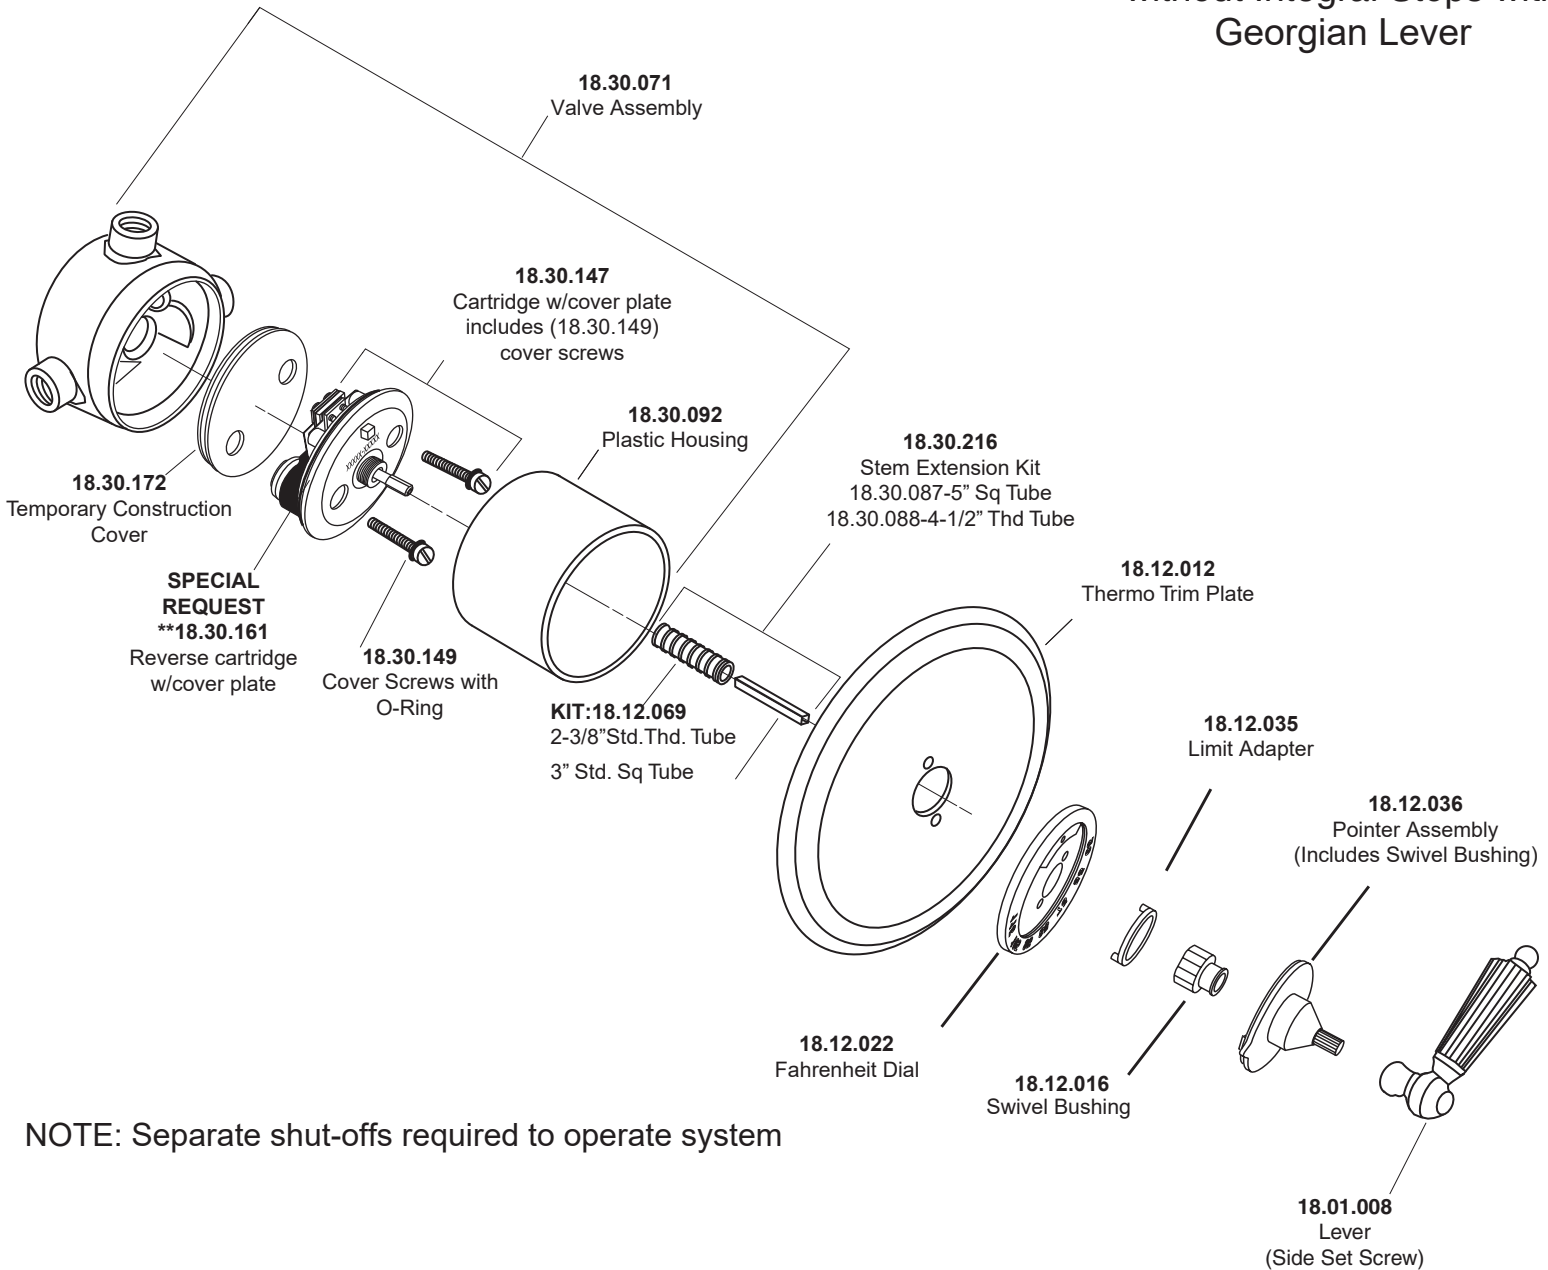

1.004197

3/4" Thermostatic Set
without Integral Stops with
Georgian Lever

NOTE: Separate shut-offs required to operate system