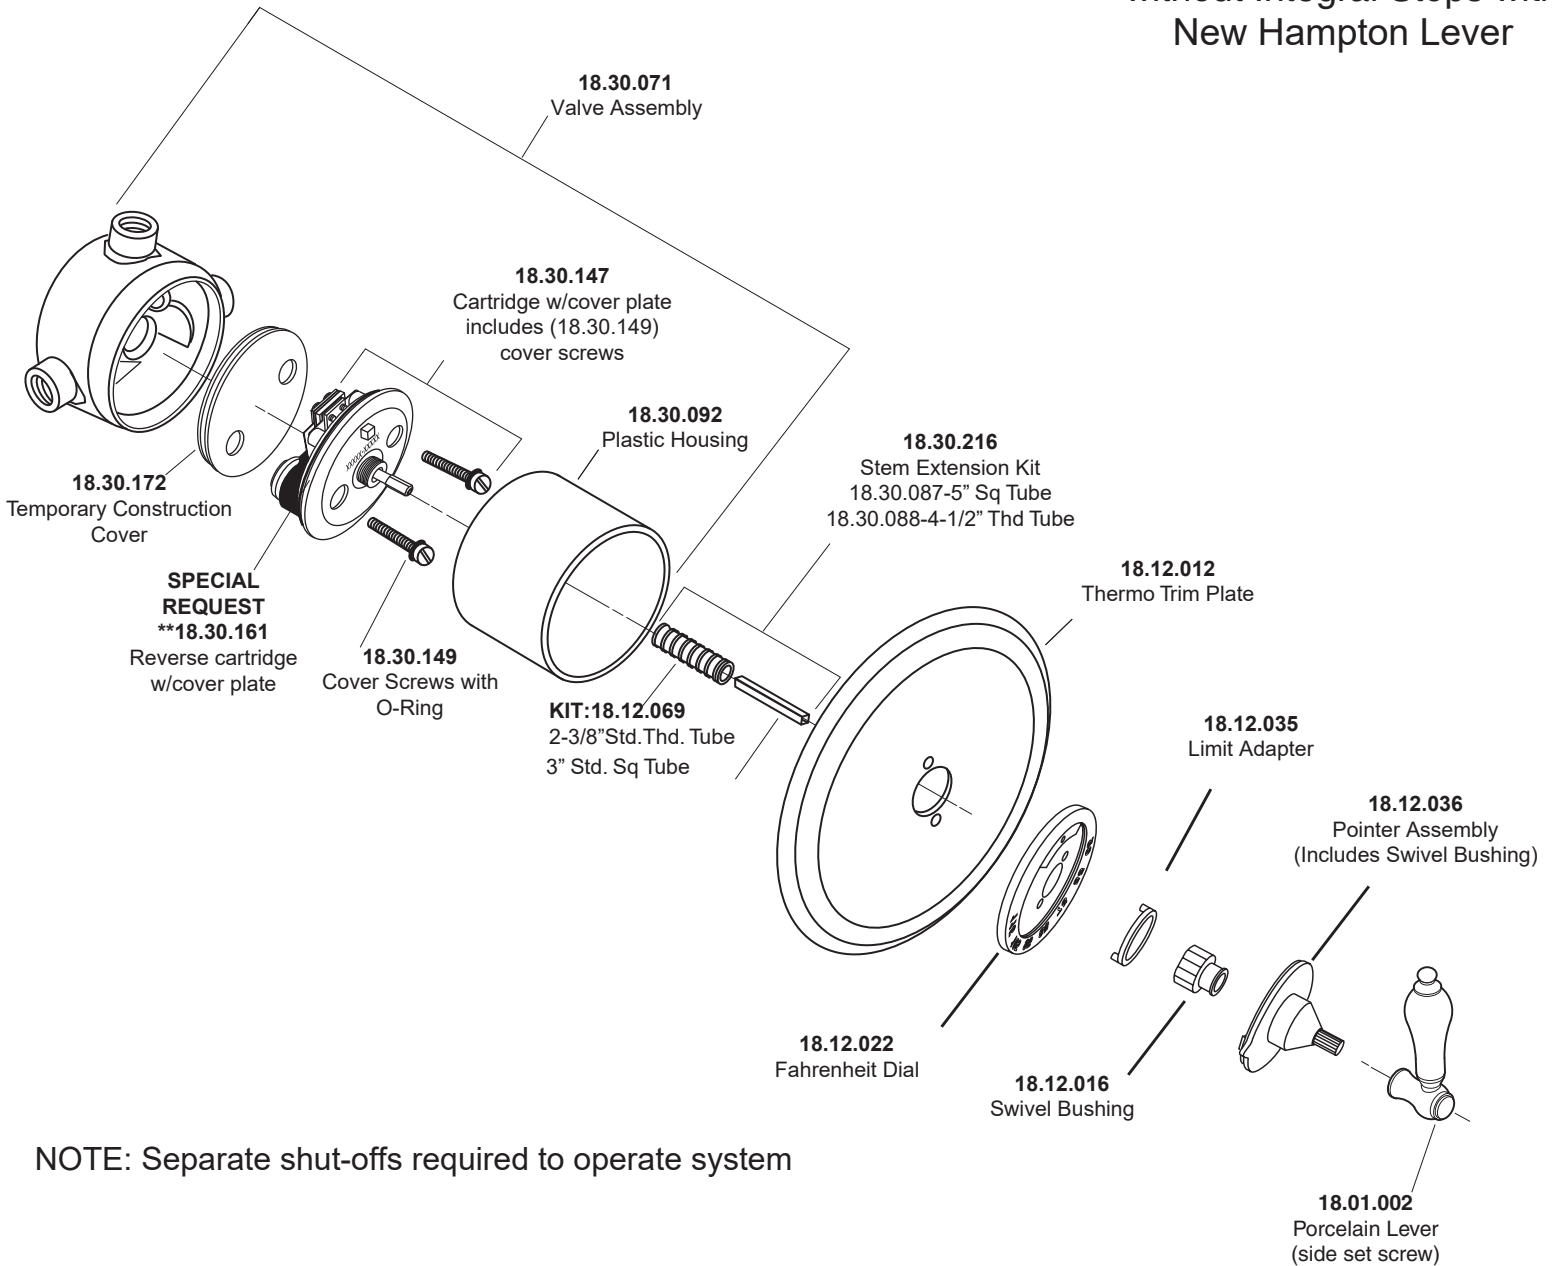

1.004397

3/4" Thermostatic Set  
without Integral Stops with  
New Hampton Lever

NOTE: Separate shut-offs required to operate system