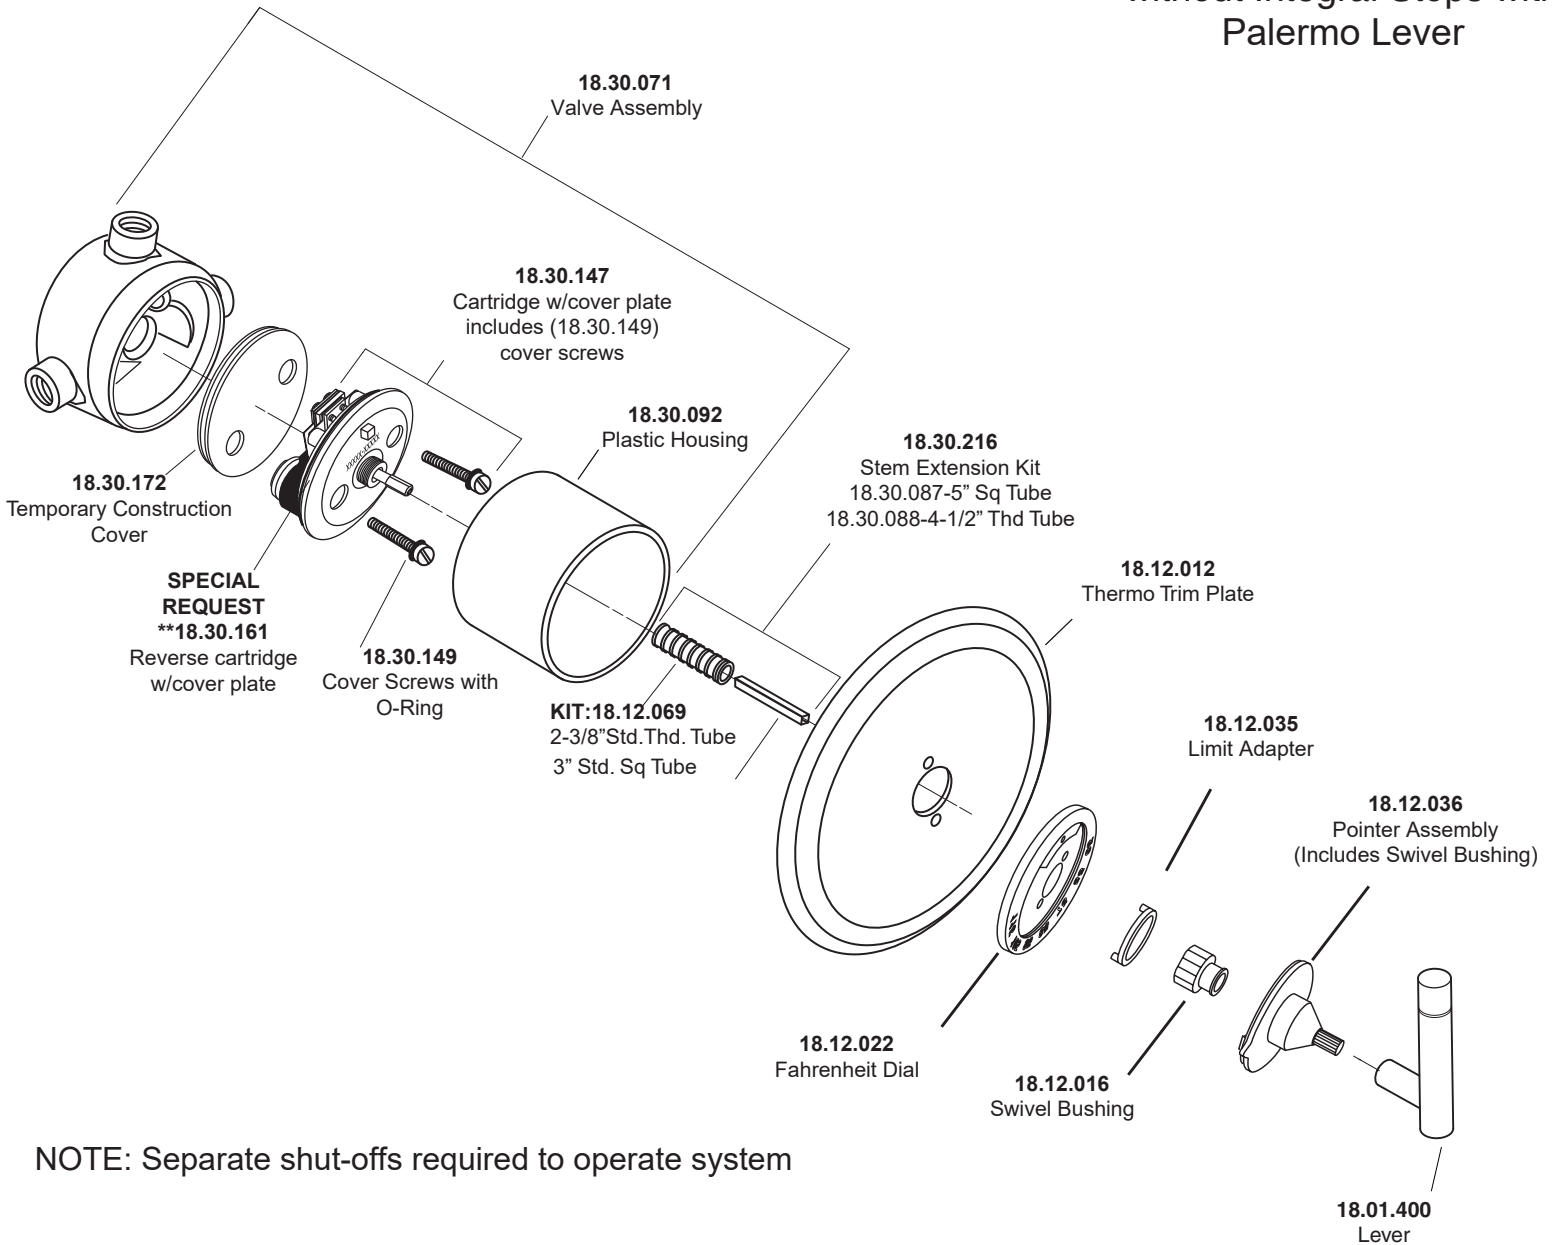

1.004497

3/4" Thermostatic Set
without Integral Stops with
Palermo Lever

NOTE: Separate shut-offs required to operate system