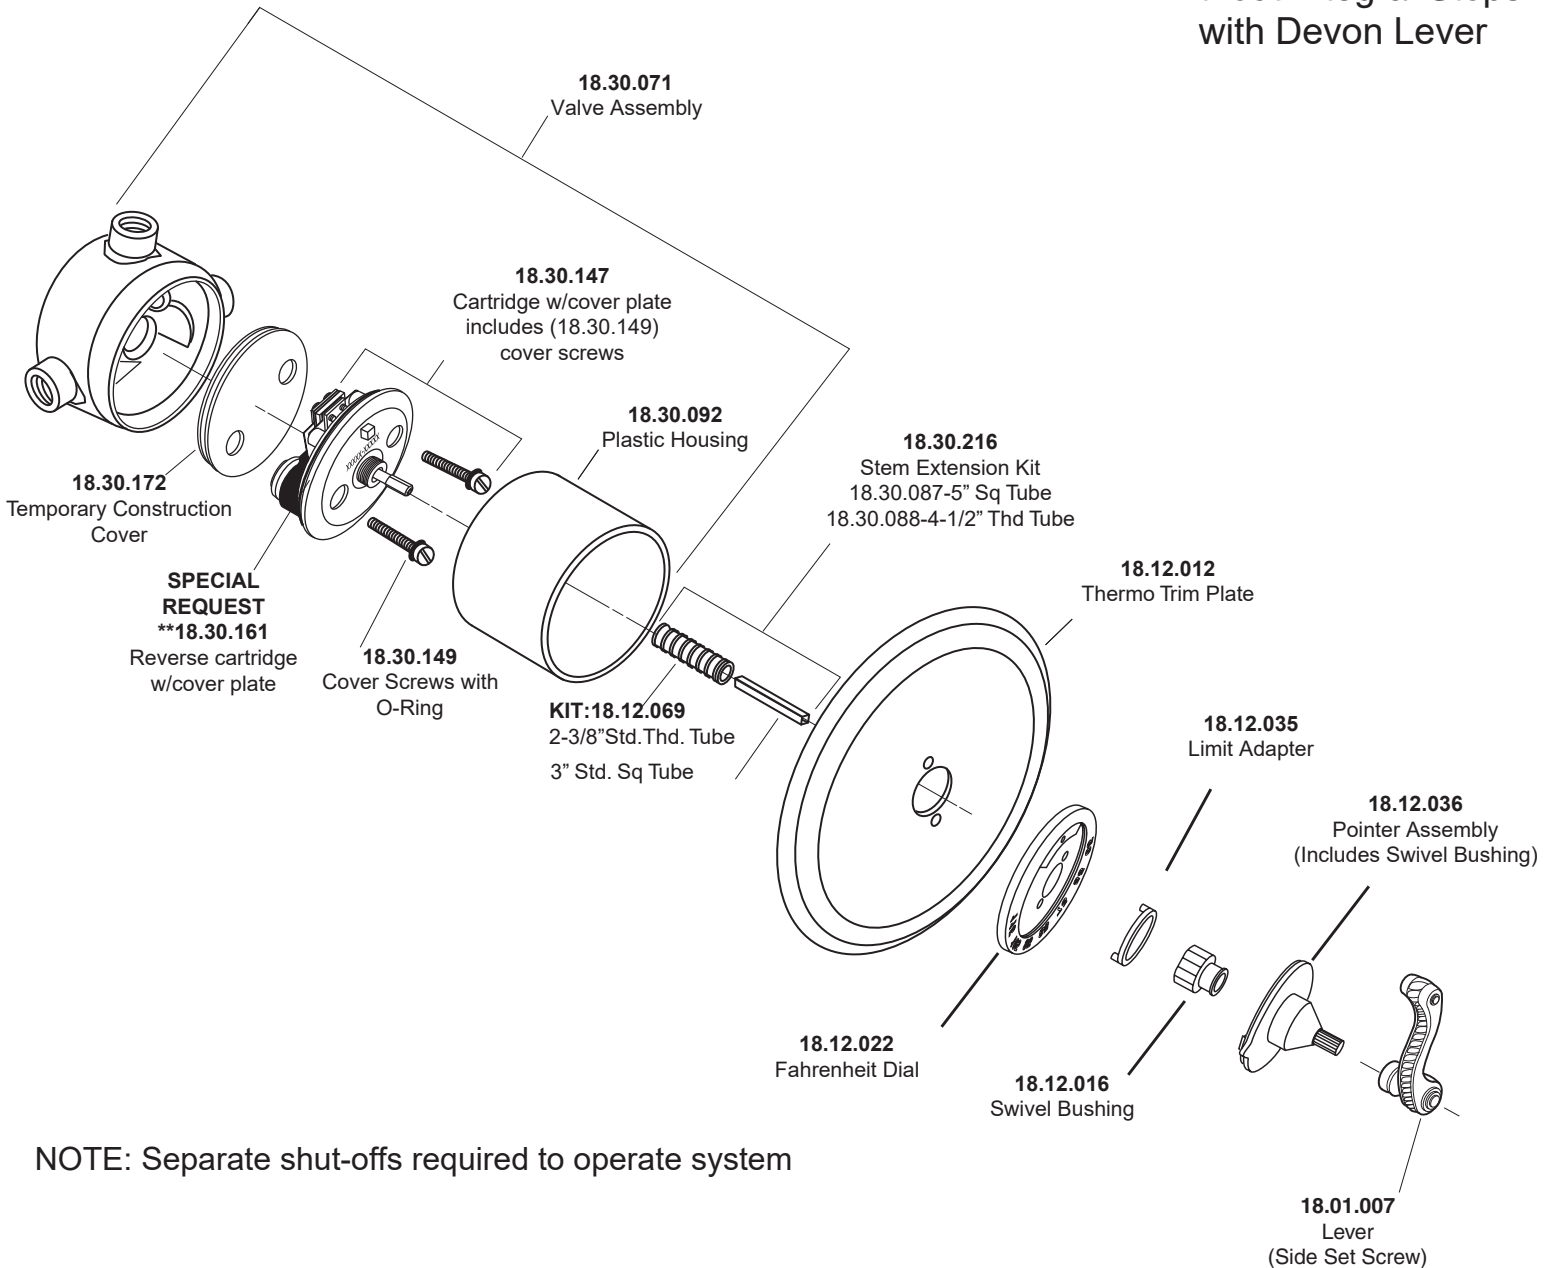

1.004597

3/4" Thermostatic Set  
without Integral Stops  
with Devon Lever

NOTE: Separate shut-offs required to operate system