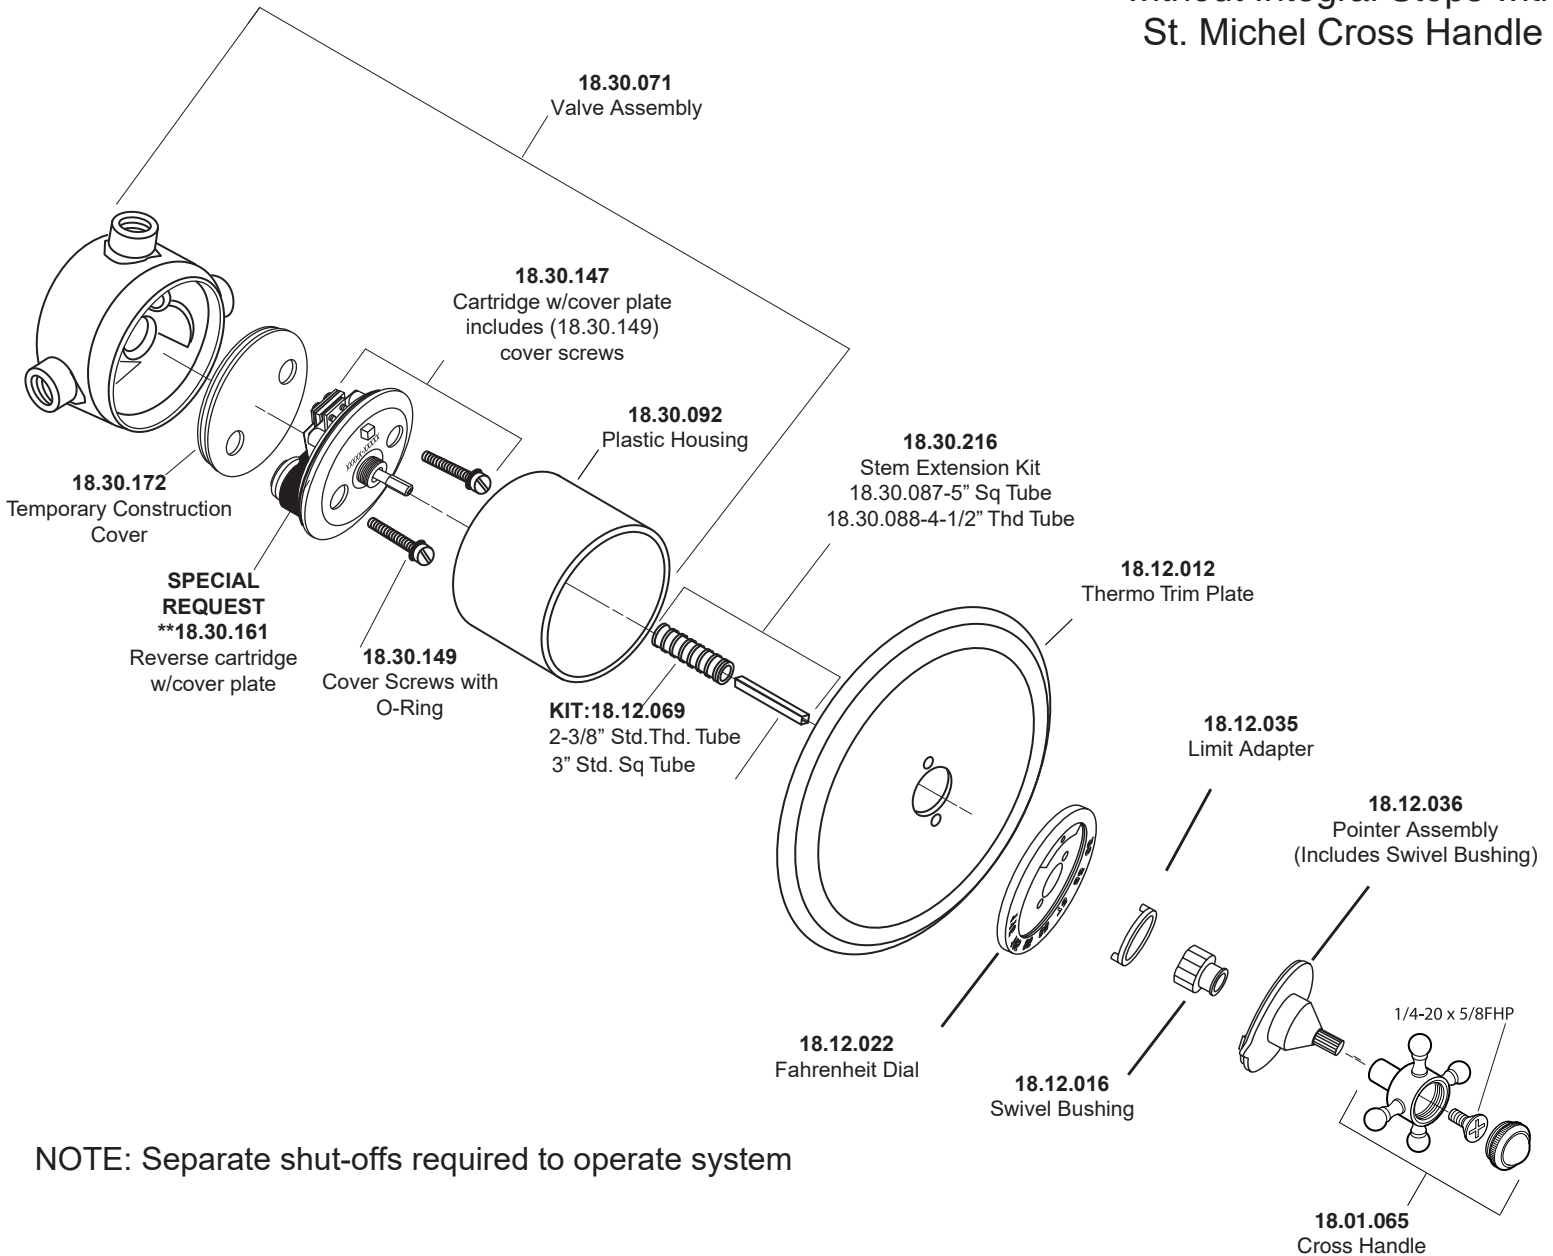

1.005597

3/4" Thermostatic Set  
without Integral Stops with  
St. Michel Cross Handle

NOTE: Separate shut-offs required to operate system