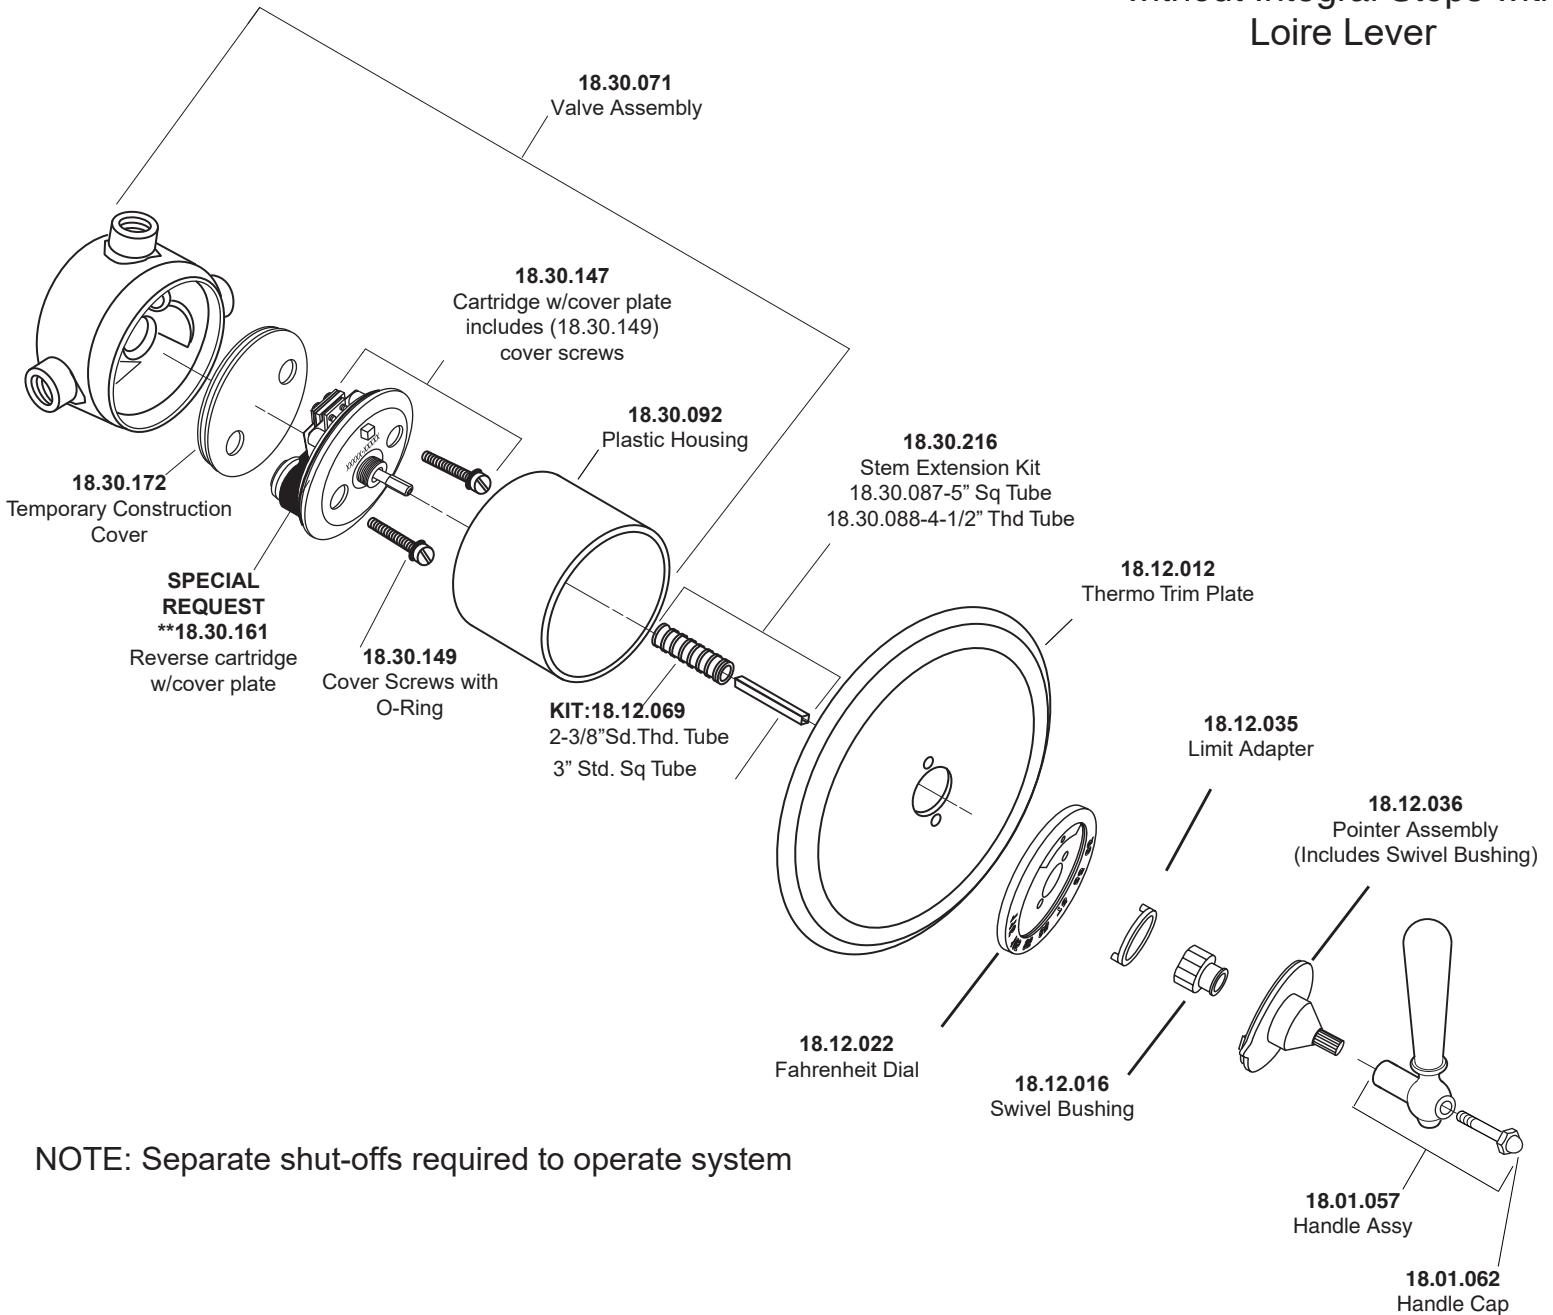

1.005697

3/4" Thermostatic Set
without Integral Stops with
Loire Lever

NOTE: Separate shut-offs required to operate system