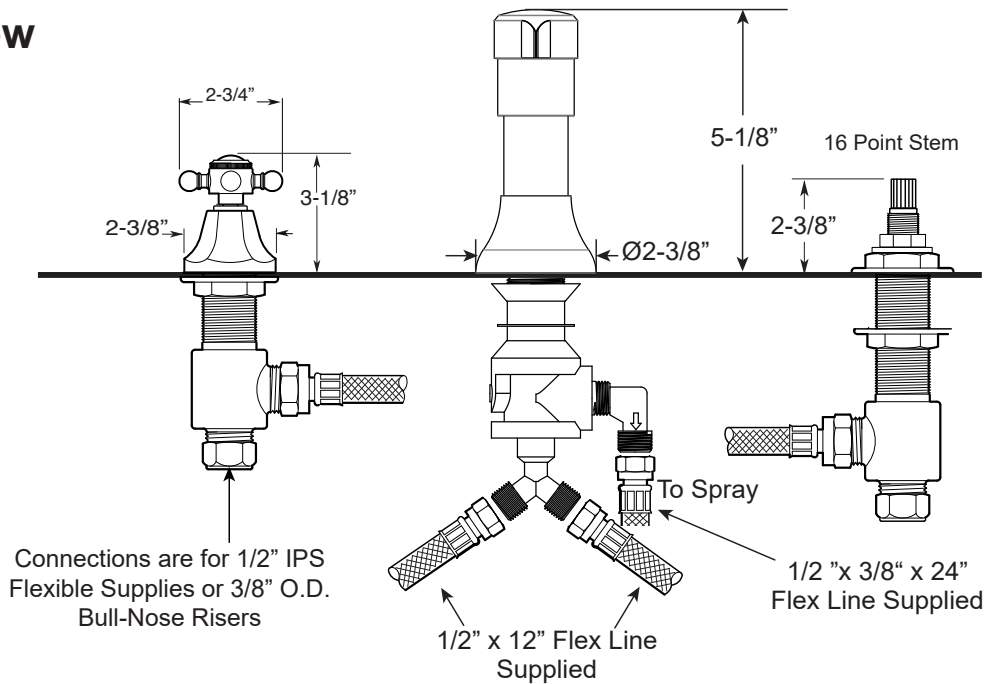

FEATURES:

- All brass construction.
- Hot & Cold valves and integral Vacuum Breaker/Diverter require 1-1/4" (max.) holes.
- Includes pop-up drain assembly with overflow. Longer ball rod available on request. P/N: APS.11.019
- Diverter controls water flow between douche spray & flushing rim.
- 1/4-turn ceramic disc valve cartridges for handles.
- Available in all finishes. Warranty varies according to finish selection.

Bidet Set with Salem Handles

1.000990

Front View

Side View

Note: Measurements are subject to change. No responsibility is assumed for use of superseded or voided pages.