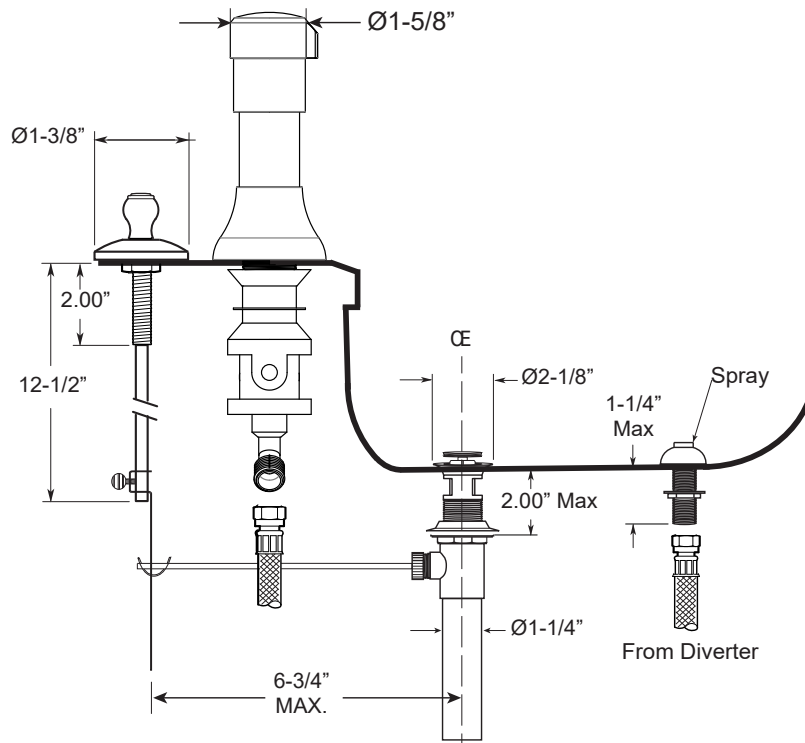

FEATURES:

- All brass construction.
- Hot & Cold valves and integral Vacuum Breaker/Diverter require 1-1/4" (max.) holes.
- Includes pop-up drain assembly with overflow. Longer ball rod available on request. P/N: APS.11.019
- Diverter controls water flow between douche spray & flushing rim.
- 1/4-turn ceramic disc valve cartridges for handles.
- Available in all finishes. Warranty varies according to finish selection.

Bidet Set with Salem Handles

1.000990

Front View

Side View

Note: Measurements are subject to change. No responsibility is assumed for use of superseded or voided pages.