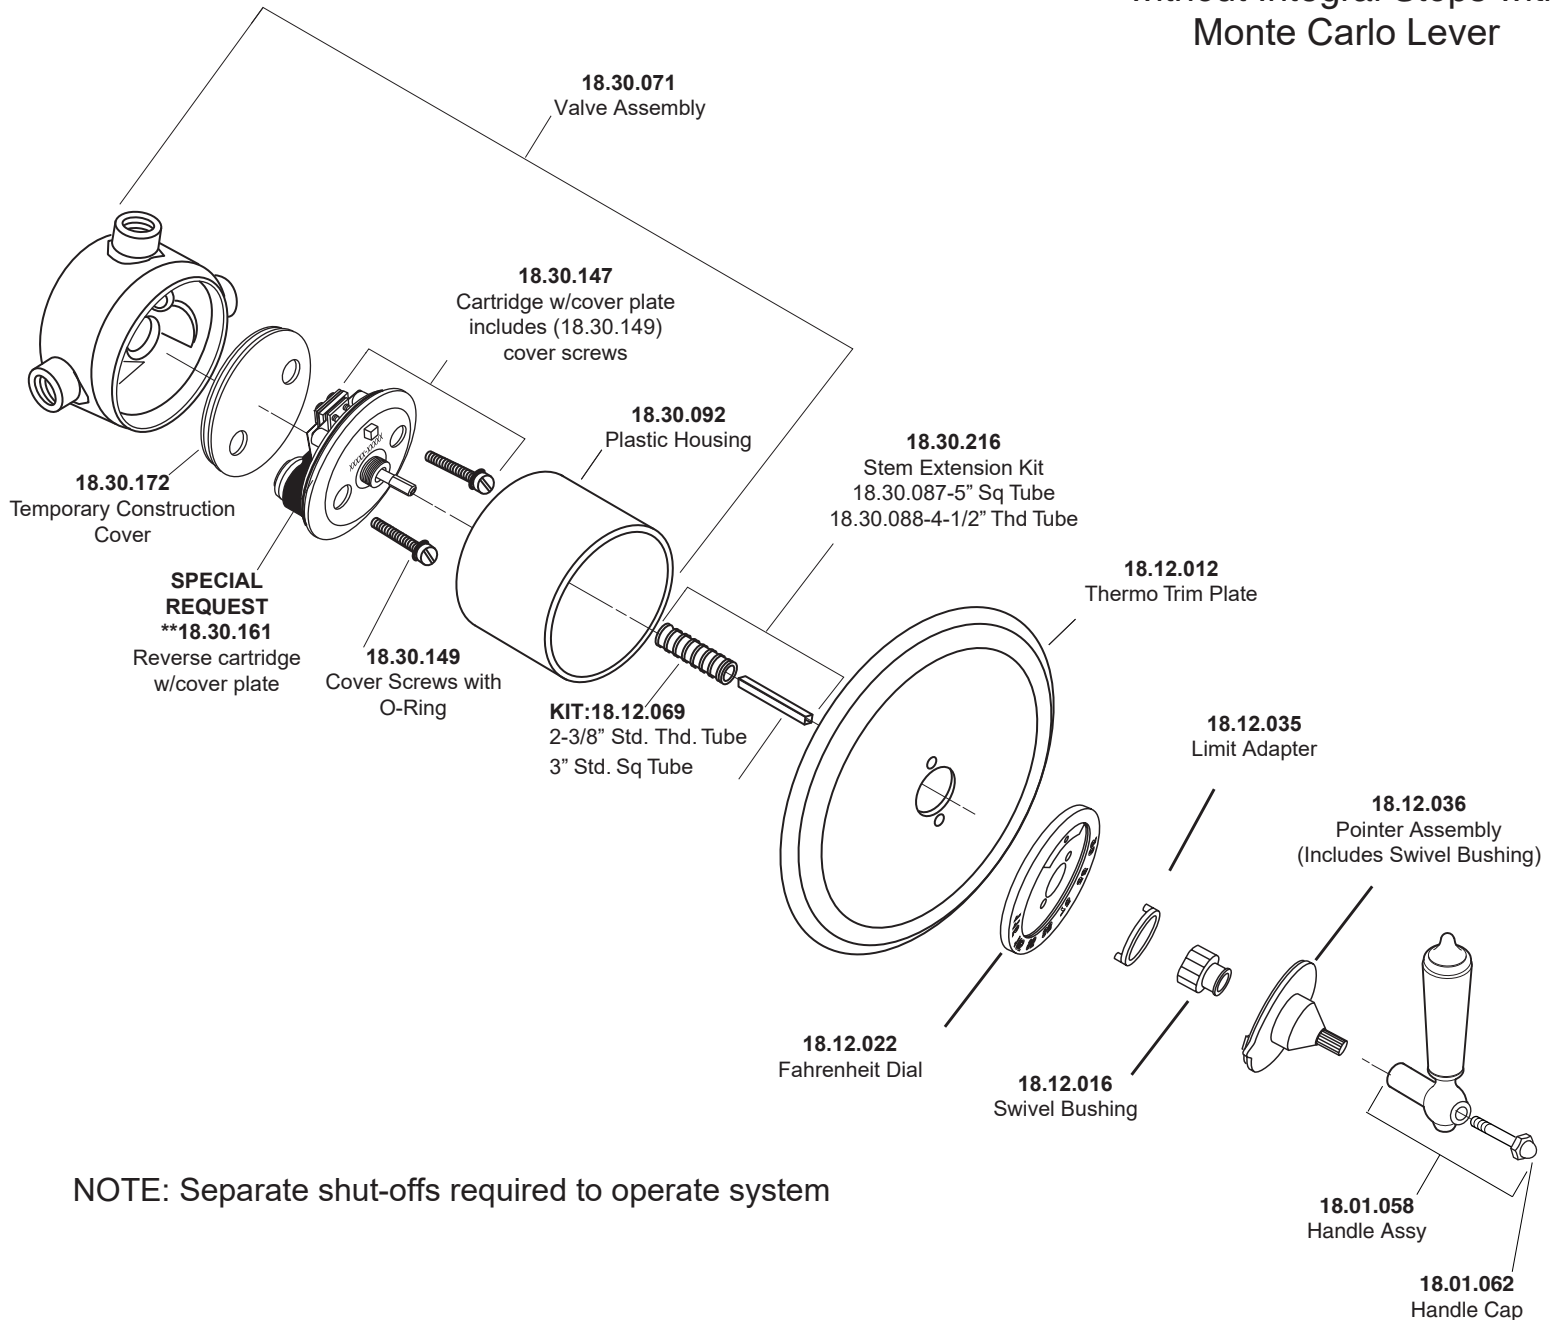

1.005997

3/4" Thermostatic Set
without Integral Stops with
Monte Carlo Lever

NOTE: Separate shut-offs required to operate system